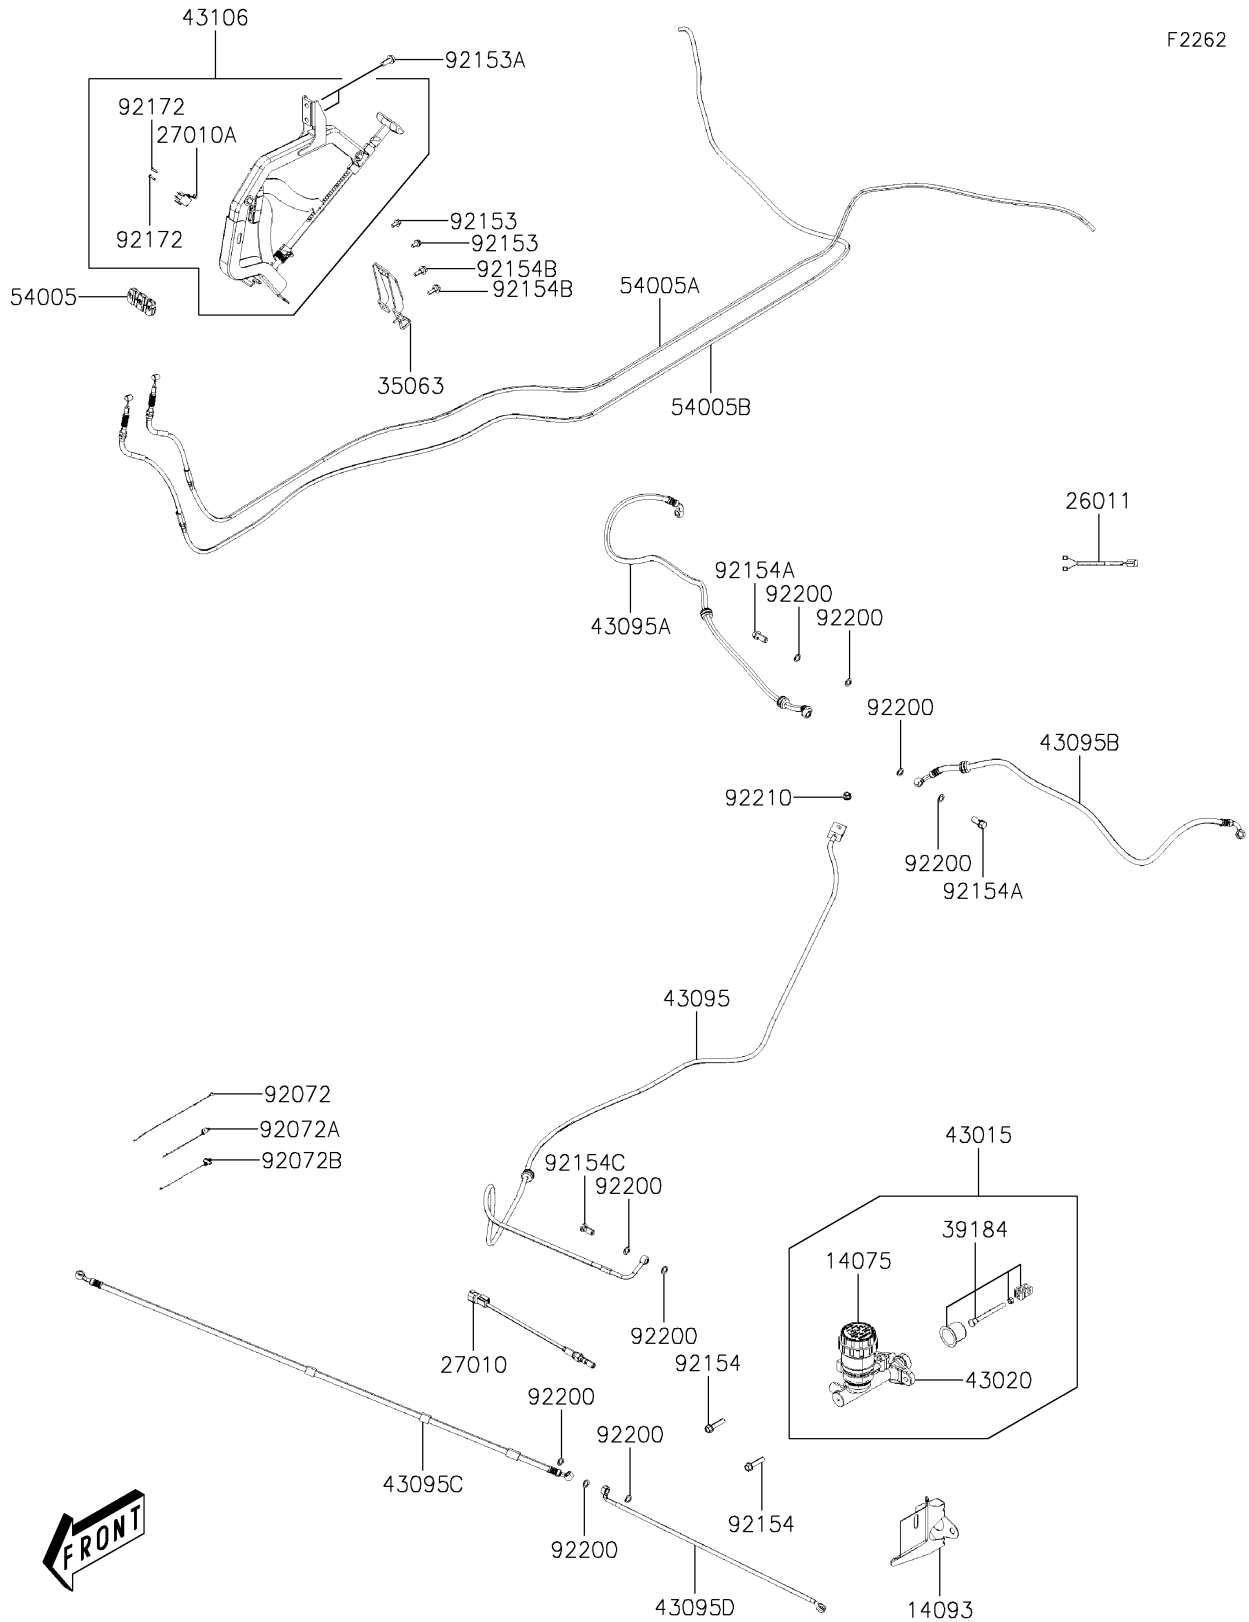

2021 MULE PRO-MX™ EPS CAMO PARTS DIAGRAM

Brake Piping

2021 MULE PRO-MX™ EPS CAMO PARTS LIST

Brake Piping

ITEM NAME	PART NUMBER	QUANTITY
CAP-ASSY (Ref # 14075)	14075-Y007	1
COVER,MASTER CYLINDER (Ref # 14093)	14093-Y008	1
WIRE-LEAD,PARKING SW (Ref # 26011)	26011-Y014	1
SWITCH,BRAKE PRESSURE (Ref # 27010)	27010-Y016	1
SWITCH (Ref # 27010A)	27010-Y017	1
STAY,PARKING BRAKE ASSY (Ref # 35063)	35063-Y042	1
BRACKET-ASSY (Ref # 39184)	39184-Y001	1
CYLINDER-ASSY-MASTER (Ref # 43015)	43015-Y007	1
PISTON-COMP-BRAKE (Ref # 43020)	43020-Y004	1
HOSE-BRAKE,RR (Ref # 43095)	43095-Y019	1
HOSE-BRAKE,RR,RH (Ref # 43095A)	43095-Y020	1
HOSE-BRAKE,RR,LH (Ref # 43095B)	43095-Y021	1
HOSE-BRAKE,FR,RH (Ref # 43095C)	43095-Y022	1
HOSE-BRAKE,FR,LH (Ref # 43095D)	43095-Y023	1
LEVER-ASSY-PARKING BRAKE (Ref # 43106)	43106-Y001	1
CABLE-BRAKE,PARKING (Ref # 54005)	54005-Y003	1
CABLE-BRAKE,PARKING,RH (Ref # 54005A)	54005-Y004	1
CABLE-BRAKE,PARKING,LH (Ref # 54005B)	54005-Y005	1
BAND (Ref # 92072)	92072-Y011	2
BAND (Ref # 92072A)	92072-Y020	2
BAND (Ref # 92072B)	92072-Y021	2
BOLT,FLANGE,6X12 (Ref # 92153)	92153-Y023	2
BOLT,FLANGE,8X20 (Ref # 92153A)	92153-Y033	2
BOLT,FLANGE,8X35 (Ref # 92154)	92154-Y021	2
BOLT,10X22 (Ref # 92154A)	92154-Y114	2
BOLT,6X20 (Ref # 92154B)	92154-Y179	2
BOLT,OIL (Ref # 92154C)	92154-Y184	1
SCREW (Ref # 92172)	92172-Y082	2
WASHER (Ref # 92200)	92200-Y015	9

2021 MULE PRO-MX™ EPS CAMO PARTS LIST

Brake Piping

ITEM NAME	PART NUMBER	QUANTITY
NUT,8MM (Ref # 92210)	92210-Y076	1