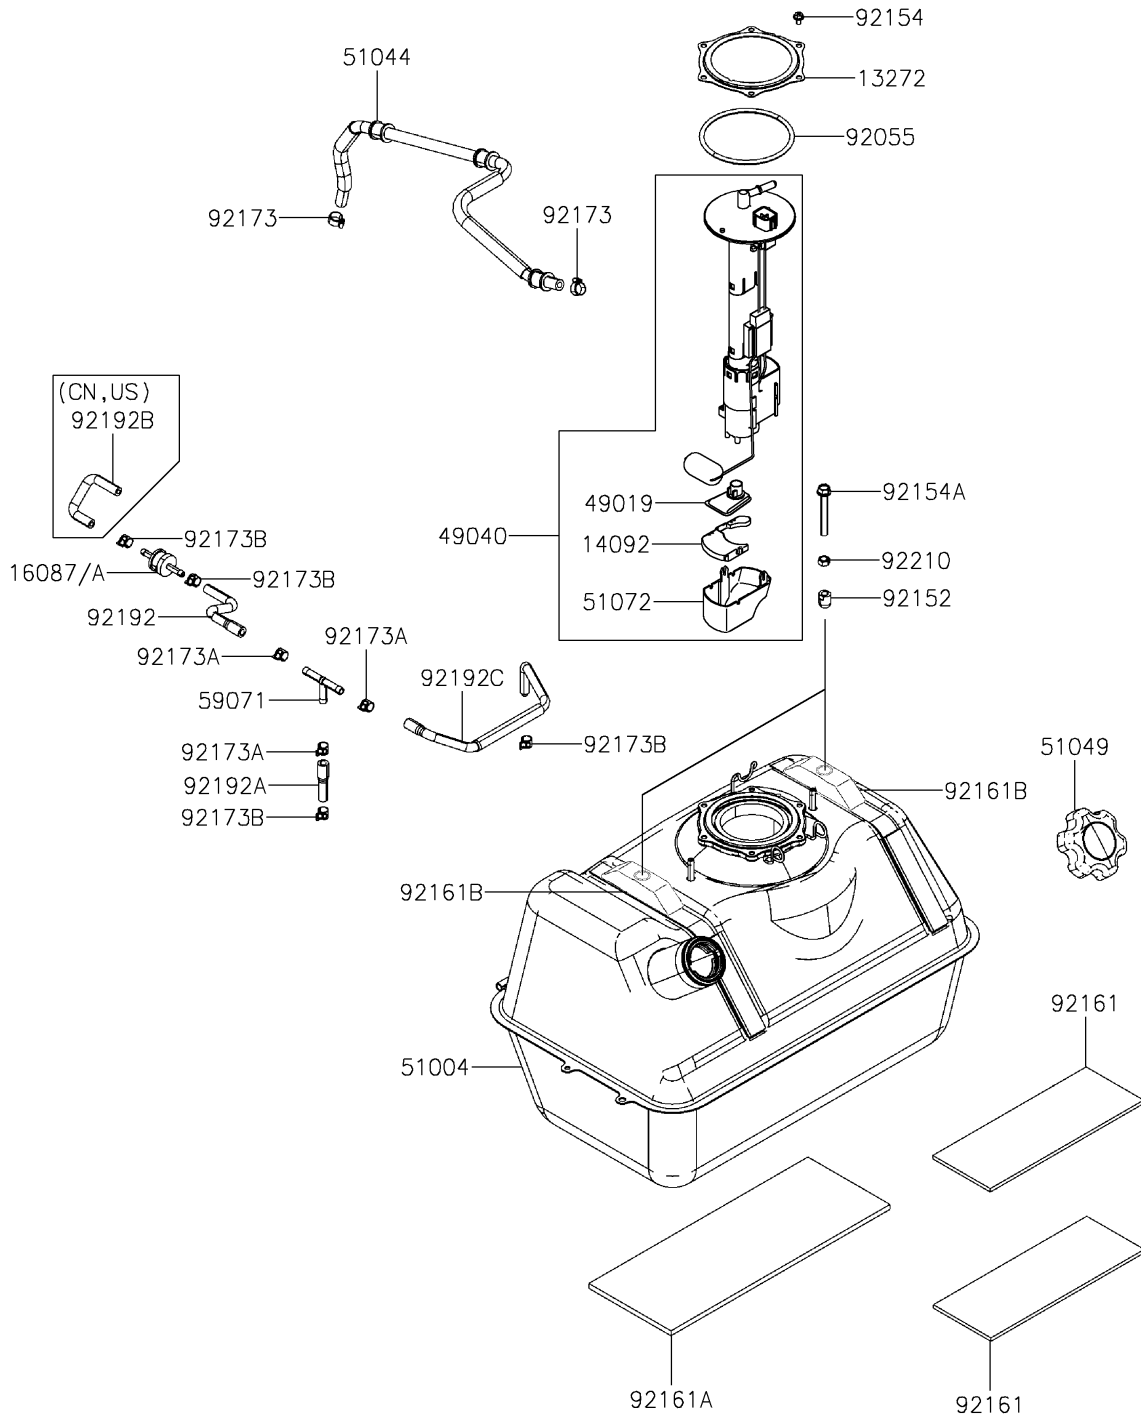

2021 MULE PRO-MX™ EPS CAMO PARTS DIAGRAM

Fuel Tank

F2410

2021 MULE PRO-MX™ EPS CAMO PARTS LIST

Fuel Tank

ITEM NAME	PART NUMBER	QUANTITY
PLATE,FUEL PUMP (Ref # 13272)	13272-Y030	1
COVER (Ref # 14092)	14092-1044	1
VALVE-CHECK (Ref # 16087)	16087-0008	1
VALVE-CHECK (Ref # 16087A)	16087-0009	1
FILTER-FUEL (Ref # 49019)	49019-0013	1
PUMP-FUEL (Ref # 49040)	49040-0716	1
TANK-FUEL (Ref # 51004)	51004-Y001	1
TUBE-ASSY,FUEL TANK (Ref # 51044)	51044-0896	1
CAP-TANK (Ref # 51049)	51049-Y005	1
CHAMBER-FUEL (Ref # 51072)	51072-0003	1
JOINT,3 WAY (Ref # 59071)	59071-Y008	1
RING-O,FUEL PUMP (Ref # 92055)	92055-Y057	1
COLLAR (Ref # 92152)	92152-Y057	2
BOLT,5X10 (Ref # 92154)	92154-Y119	6
BOLT,FLANGE,8X60 (Ref # 92154A)	92154-Y207	2
DAMPER,FUEL TANK (Ref # 92161)	92161-Y040	2
DAMPER,FUEL TANK (Ref # 92161A)	92161-Y041	1
DAMPER (Ref # 92161B)	92161-Y042	2
CLAMP,12.5MM (Ref # 92173)	92173-Y043	2
CLAMP (Ref # 92173A)	92173-Y051	3
CLAMP (Ref # 92173B)	92173-Y081	4
TUBE (Ref # 92192)	92192-Y060	1
TUBE (Ref # 92192A)	92192-Y061	1
TUBE (Ref # 92192B)	92192-Y062	1
TUBE (Ref # 92192C)	92192-Y073	1
NUT,HEX,8MM (Ref # 92210)	92210-Y079	2