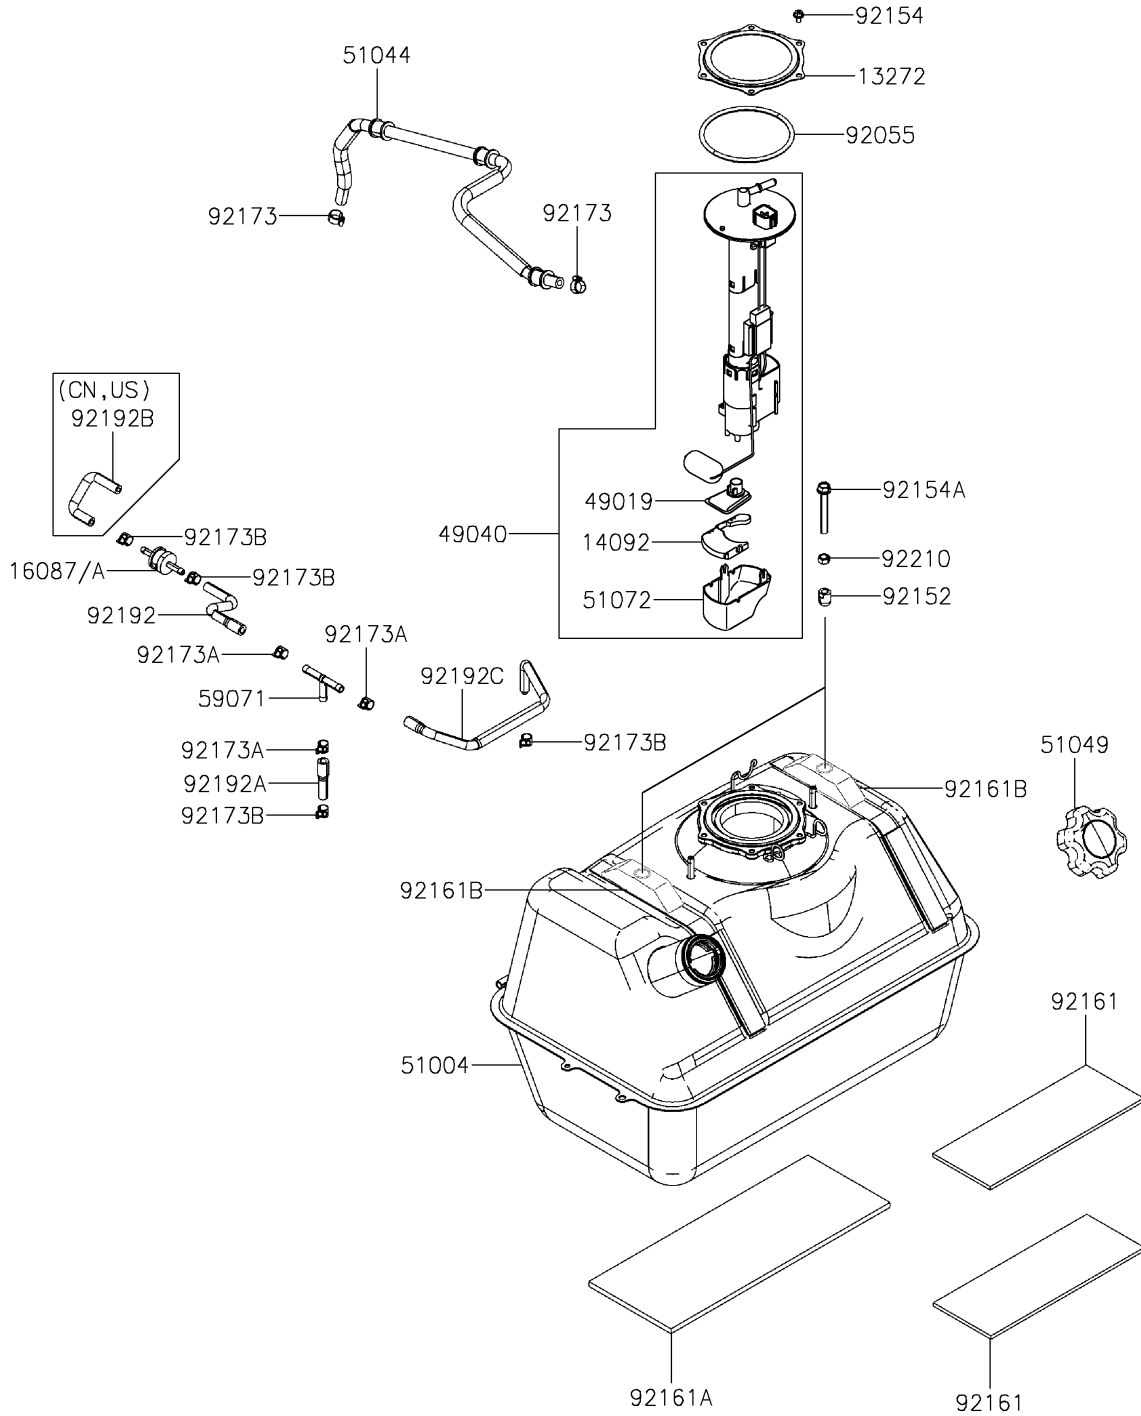

2021 MULE PRO-MX™ EPS CAMO PARTS DIAGRAM

Fuel Tank

F2410

2021 MULE PRO-MX™ EPS CAMO PARTS LIST

Fuel Tank

ITEM NAME	PART NUMBER	QUANTITY
PLATE,FUEL PUMP (Ref # 13272)	13272-Y030	1
COVER (Ref # 14092)	14092-1044	1
VALVE-CHECK (Ref # 16087)	16087-0008	1
VALVE-CHECK (Ref # 16087A)	16087-0009	1
FILTER-FUEL (Ref # 49019)	49019-0013	1
PUMP-FUEL (Ref # 49040)	49040-0716	1
TANK-FUEL (Ref # 51004)	51004-Y001	1
TUBE-ASSY,FUEL TANK (Ref # 51044)	51044-0896	1
CAP-TANK (Ref # 51049)	51049-Y005	1
CHAMBER-FUEL (Ref # 51072)	51072-0003	1
JOINT,3 WAY (Ref # 59071)	59071-Y008	1
RING-O,FUEL PUMP (Ref # 92055)	92055-Y057	1
COLLAR (Ref # 92152)	92152-Y057	2
BOLT,5X10 (Ref # 92154)	92154-Y119	6
BOLT,FLANGE,8X60 (Ref # 92154A)	92154-Y207	2
DAMPER,FUEL TANK (Ref # 92161)	92161-Y040	2
DAMPER,FUEL TANK (Ref # 92161A)	92161-Y041	1
DAMPER (Ref # 92161B)	92161-Y042	2
CLAMP,12.5MM (Ref # 92173)	92173-Y043	2
CLAMP (Ref # 92173A)	92173-Y051	3
CLAMP (Ref # 92173B)	92173-Y081	4
TUBE (Ref # 92192)	92192-Y060	1
TUBE (Ref # 92192A)	92192-Y061	1
TUBE (Ref # 92192B)	92192-Y062	1
TUBE (Ref # 92192C)	92192-Y073	1
NUT,HEX,8MM (Ref # 92210)	92210-Y079	2