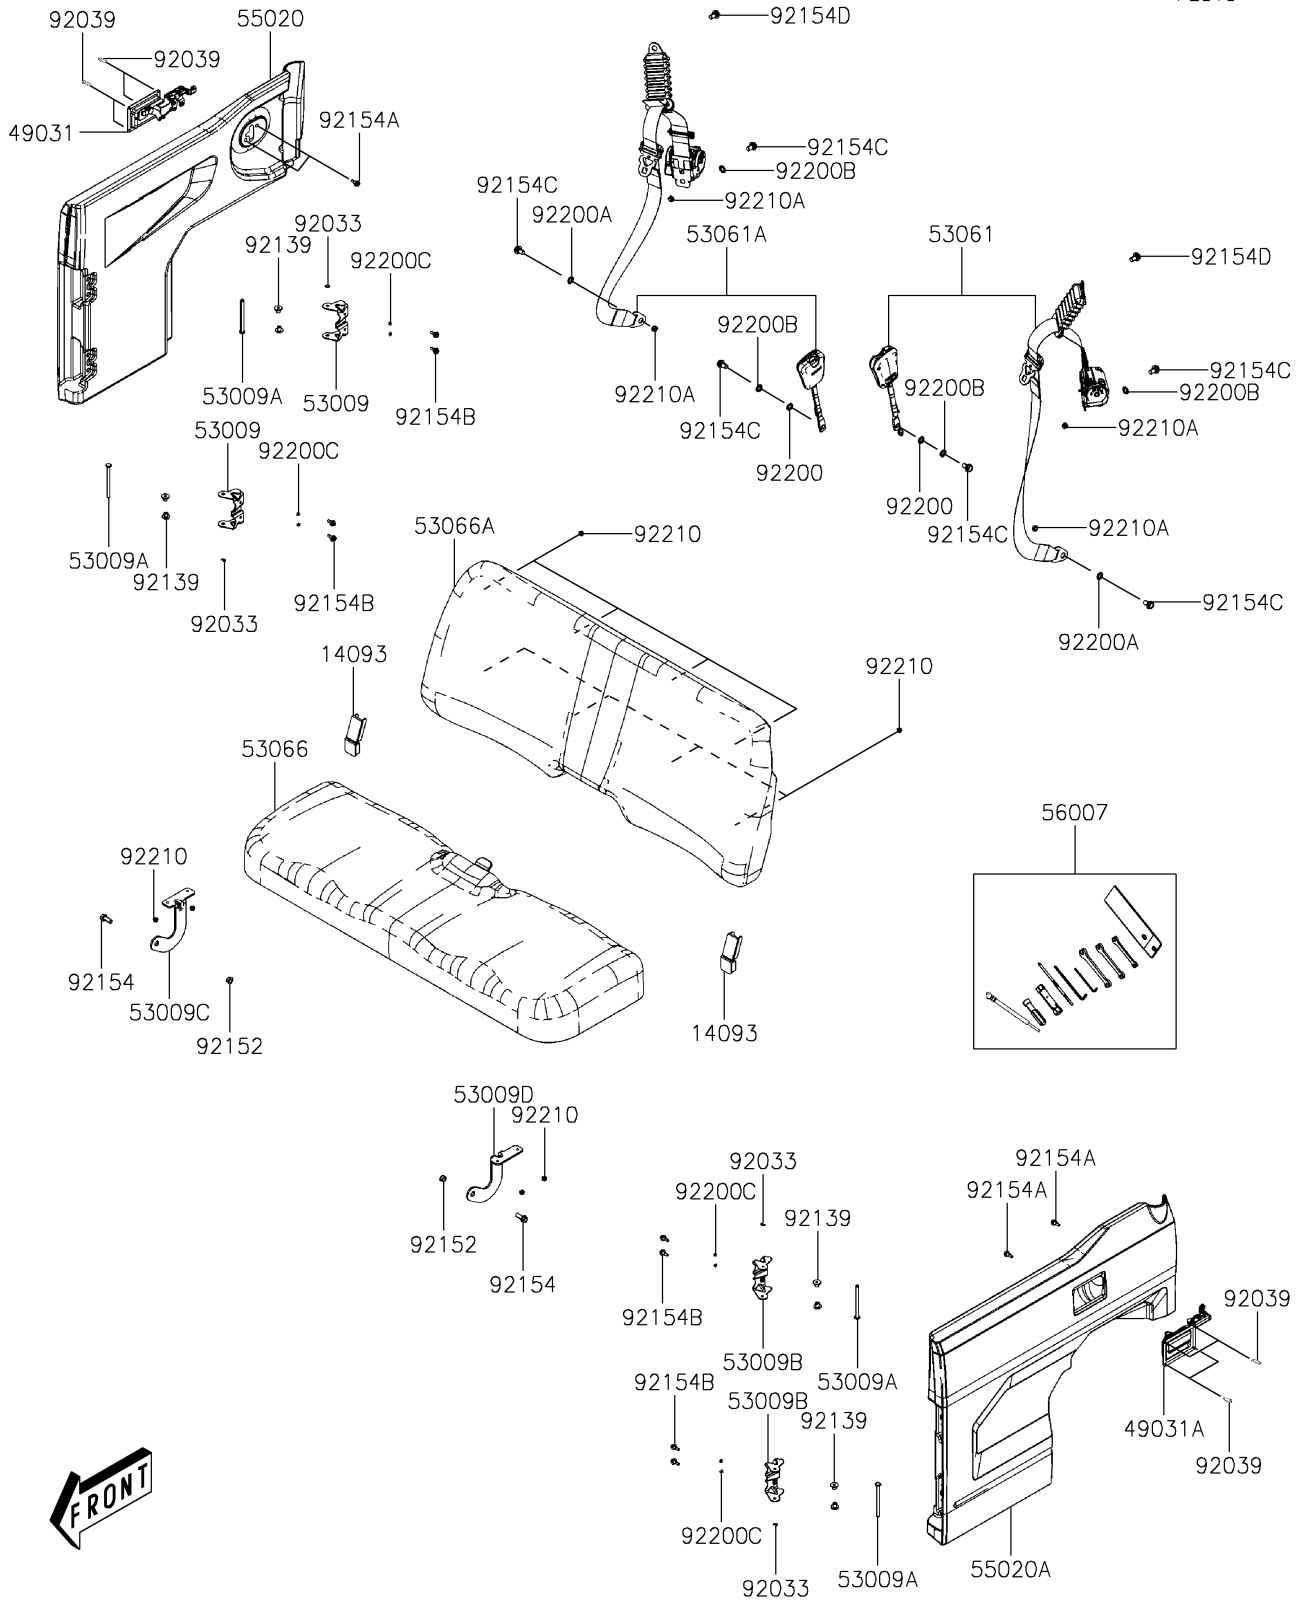

2021 MULE PRO-MX™ EPS CAMO PARTS DIAGRAM

Seat

F2510

2021 MULE PRO-MX™ EPS CAMO PARTS LIST

Seat

ITEM NAME	PART NUMBER	QUANTITY
COVER,SEAT (Ref # 14093)	14093-Y028	2
LATCH,RH (Ref # 49031)	49031-Y001	1
LATCH,LH (Ref # 49031A)	49031-Y002	1
HINGE,RH (Ref # 53009)	53009-Y002	2
HINGE (Ref # 53009A)	53009-Y003	4
HINGE,LH (Ref # 53009B)	53009-Y004	2
HINGE,SEAT,RH (Ref # 53009C)	53009-Y005	1
HINGE,SEAT,LH (Ref # 53009D)	53009-Y006	1
BELT-SEAT,LH (Ref # 53061)	53061-Y001	1
BELT-SEAT,RH (Ref # 53061A)	53061-Y002	1
SEAT-ASSY,BOTTOM (Ref # 53066)	53066-Y006	1
SEAT-ASSY,BACK (Ref # 53066A)	53066-Y008	1
GUARD,RH,S.BLACK (Ref # 55020)	55020-Y020-933	1
GUARD,LH,S.BLACK (Ref # 55020A)	55020-Y021-933	1
TOOL-KIT (Ref # 56007)	56007-Y005	1
RING-SNAP (Ref # 92033)	92033-Y040	4
RIVET,4.8X12.8 (Ref # 92039)	92039-Y005	8
BUSHING (Ref # 92139)	92139-Y014	8
COLLAR (Ref # 92152)	92152-Y066	2
BOLT,FLANGE,10X25 (Ref # 92154)	92154-Y139	2
BOLT,FLANGE,6X14 (Ref # 92154A)	92154-Y153	4
BOLT,FLANGE,6X18 (Ref # 92154B)	92154-Y154	8
BOLT (Ref # 92154C)	92154-Y170	6
BOLT (Ref # 92154D)	92154-Y171	2
WASHER,12MM (Ref # 92200)	92200-Y003	2
WASHER,THRUST,12X30X1 (Ref # 92200A)	92200-Y075	2
WASHER,12MM (Ref # 92200B)	92200-Y096	4
WASHER,DOOR (Ref # 92200C)	92200-Y105	8
NUT,6MM (Ref # 92210)	92210-Y026	12

2021 MULE PRO-MX™ EPS CAMO PARTS LIST

Seat

ITEM NAME	PART NUMBER	QUANTITY
NUT (Ref # 92210A)	92210-Y081	4