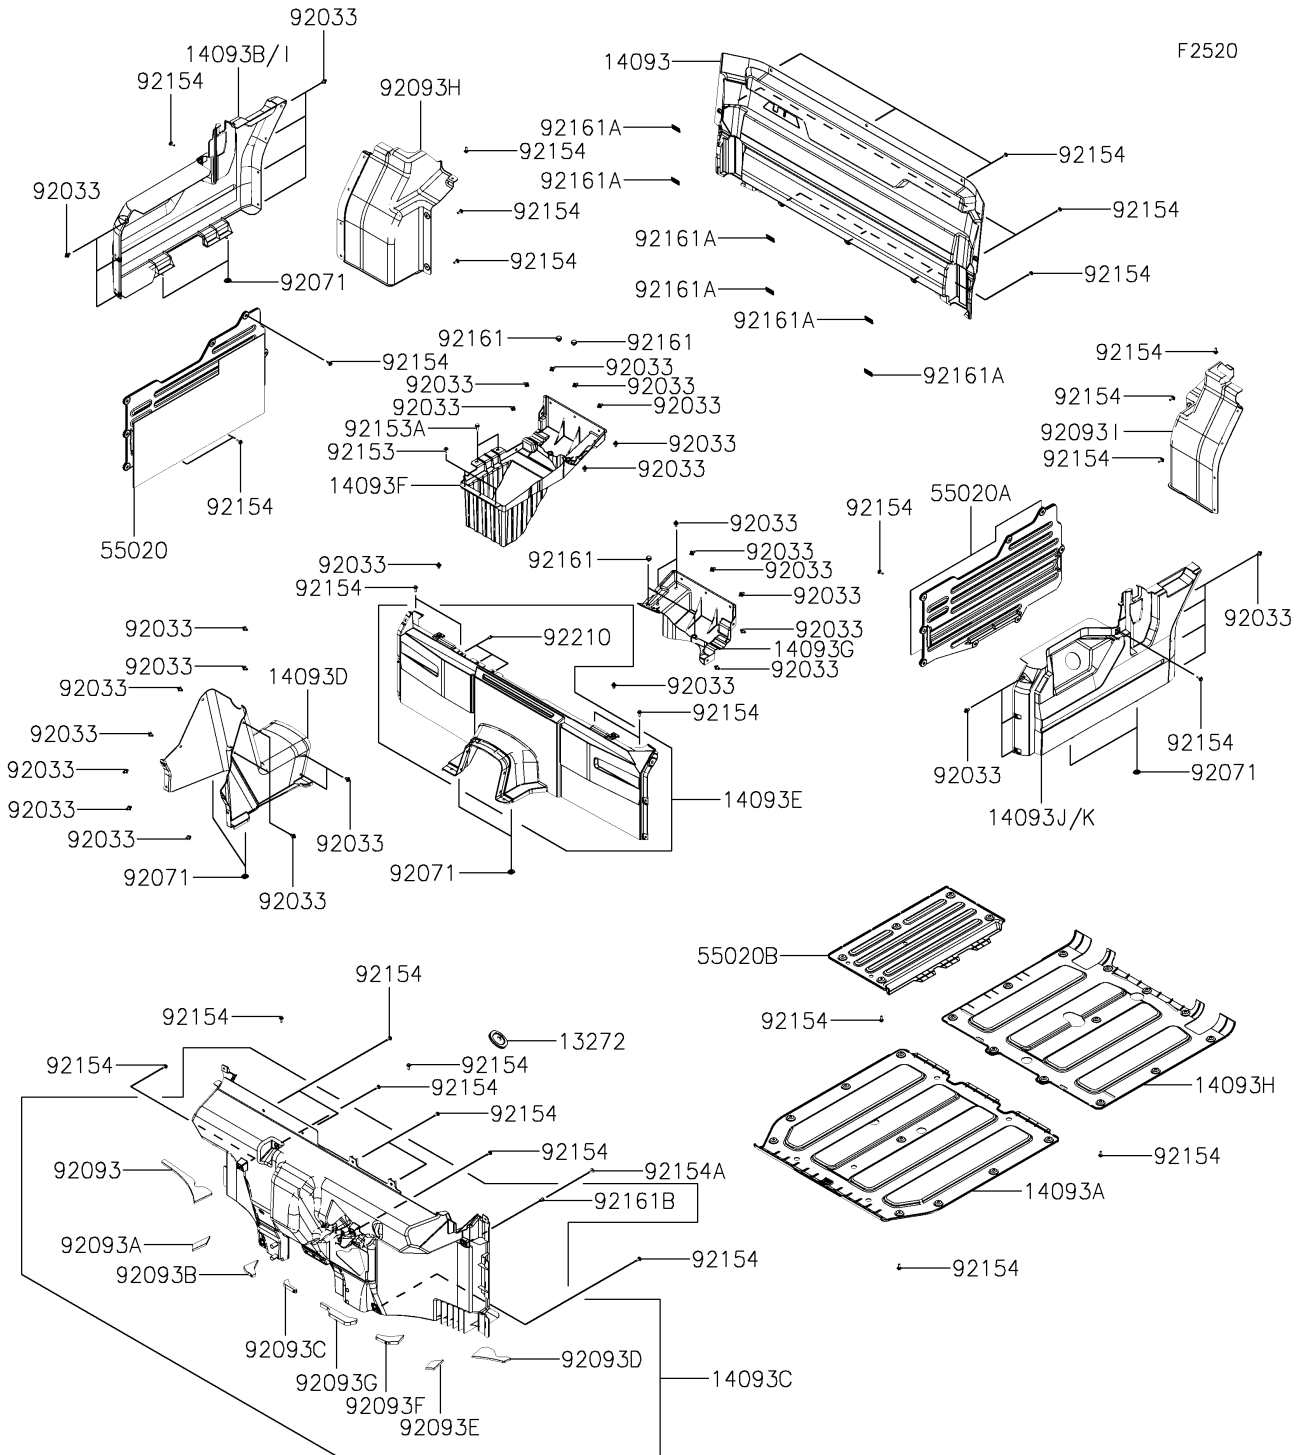

2021 MULE PRO-MX™ EPS CAMO PARTS DIAGRAM

Carrier(s)

2021 MULE PRO-MX™ EPS CAMO PARTS LIST

Carrier(s)

ITEM NAME	PART NUMBER	QUANTITY
PLATE,FRONT TIRE HOUSE (Ref # 13272)	13272-Y032	1
COVER,BACK,S.BLACK (Ref # 14093)	14093-Y010-933	1
COVER,UNDER,FR,S.BLACK (Ref # 14093A)	14093-Y018-933	1
COVER,SIDE,RH,S.BLACK (Ref # 14093B)	14093-Y022-933	1
COVER,FR FLOOR,S.BLACK (Ref # 14093C)	14093-Y023-933	1
COVER,TUNNEL,S.BLACK (Ref # 14093D)	14093-Y025-933	1
COVER,CNT,S.BLACK (Ref # 14093E)	14093-Y026-933	1
COVER,HEAT GUARD,RH (Ref # 14093F)	14093-Y027	1
COVER,HEAT GUARD,LH (Ref # 14093G)	14093-Y029	1
COVER,UNDER,RR,S.BLACK (Ref # 14093H)	14093-Y030-933	1
COVER,SIDE,RH,S.BLACK (Ref # 14093I)	14093-Y038-933	1
COVER,SIDE,LH,S.BLACK (Ref # 14093J)	14093-Y052-933	1
COVER,SIDE,LH,S.BLACK (Ref # 14093K)	14093-Y054-933	1
GUARD,HEAT,RH (Ref # 55020)	55020-Y013	1
GUARD,HEAT,LH (Ref # 55020A)	55020-Y014	1
GUARD,BOOT,S.BLACK (Ref # 55020B)	55020-Y017-933	1
RING-SNAP (Ref # 92033)	92033-Y033	41
GROMMET (Ref # 92071)	92071-Y006	8
SEAL (Ref # 92093)	92093-Y035	1
SEAL (Ref # 92093A)	92093-Y036	1
SEAL (Ref # 92093B)	92093-Y037	1
SEAL (Ref # 92093C)	92093-Y038	1
SEAL (Ref # 92093D)	92093-Y039	1
SEAL (Ref # 92093E)	92093-Y040	1
SEAL (Ref # 92093F)	92093-Y041	1
SEAL (Ref # 92093G)	92093-Y042	1
SEAL (Ref # 92093H)	92093-Y043	1
SEAL (Ref # 92093I)	92093-Y044	1
BOLT,5X16 (Ref # 92153)	92153-Y013	3

2021 MULE PRO-MX™ EPS CAMO PARTS LIST

Carrier(s)

ITEM NAME	PART NUMBER	QUANTITY
BOLT,FLANGE,8X16 (Ref # 92153A)	92153-Y032	2
BOLT,6X18 (Ref # 92154)	92154-Y177	73
BOLT,5X22 (Ref # 92154A)	92154-Y186	9
DAMPER (Ref # 92161)	92161-Y014	4
DAMPER (Ref # 92161A)	92161-Y045	6
DAMPER (Ref # 92161B)	92161-Y054	9
NUT,5MM (Ref # 92210)	92210-Y016	3