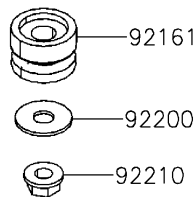

2021 MULE PRO-MX™ EPS CAMO PARTS DIAGRAM

Meter(s)

F2530

2021 MULE PRO-MX™ EPS CAMO PARTS LIST

Meter(s)

ITEM NAME	PART NUMBER	QUANTITY
BRACKET,METER (Ref # 11057)	11057-Y005	1
METER-ASSY (Ref # 25031)	25031-Y010	1
DAMPER (Ref # 92161)	92161-Y044	3
SCREW,TAPPING,5X16 (Ref # 92172)	92172-Y020	3
WASHER,6X16X1 (Ref # 92200)	92200-Y094	3
NUT,FLANGE,5MM (Ref # 92210)	92210-Y033	3