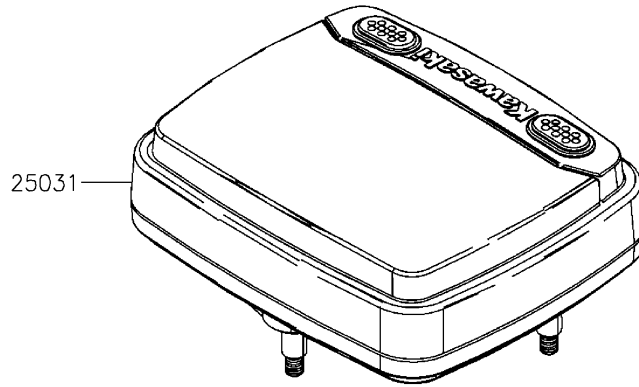

2021 MULE PRO-MX™ EPS CAMO PARTS DIAGRAM

Meter(s)

F2530

2021 MULE PRO-MX™ EPS CAMO PARTS LIST

Meter(s)

ITEM NAME	PART NUMBER	QUANTITY
BRACKET,METER (Ref # 11057)	11057-Y005	1
METER-ASSY (Ref # 25031)	25031-Y010	1
DAMPER (Ref # 92161)	92161-Y044	3
SCREW,TAPPING,5X16 (Ref # 92172)	92172-Y020	3
WASHER,6X16X1 (Ref # 92200)	92200-Y094	3
NUT,FLANGE,5MM (Ref # 92210)	92210-Y033	3