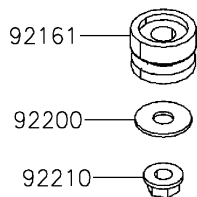

2021 MULE PRO-MX™ EPS CAMO PARTS DIAGRAM

Meter(s)

F2530

2021 MULE PRO-MX™ EPS CAMO PARTS LIST

Meter(s)

ITEM NAME	PART NUMBER	QUANTITY
BRACKET,METER (Ref # 11057)	11057-Y005	1
METER-ASSY (Ref # 25031)	25031-Y010	1
DAMPER (Ref # 92161)	92161-Y044	3
SCREW,TAPPING,5X16 (Ref # 92172)	92172-Y020	3
WASHER,6X16X1 (Ref # 92200)	92200-Y094	3
NUT,FLANGE,5MM (Ref # 92210)	92210-Y033	3