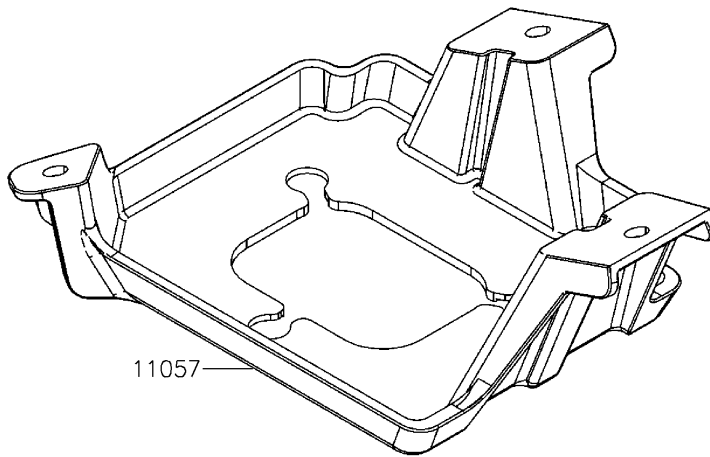

2021 MULE PRO-MX™ EPS CAMO PARTS DIAGRAM

Meter(s)

F2530

2021 MULE PRO-MX™ EPS CAMO PARTS LIST

Meter(s)

ITEM NAME	PART NUMBER	QUANTITY
BRACKET,METER (Ref # 11057)	11057-Y005	1
METER-ASSY (Ref # 25031)	25031-Y010	1
DAMPER (Ref # 92161)	92161-Y044	3
SCREW,TAPPING,5X16 (Ref # 92172)	92172-Y020	3
WASHER,6X16X1 (Ref # 92200)	92200-Y094	3
NUT,FLANGE,5MM (Ref # 92210)	92210-Y033	3