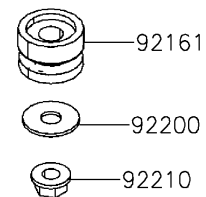

2021 MULE PRO-MX™ EPS CAMO PARTS DIAGRAM

Meter(s)

F2530

2021 MULE PRO-MX™ EPS CAMO PARTS LIST

Meter(s)

ITEM NAME	PART NUMBER	QUANTITY
BRACKET,METER (Ref # 11057)	11057-Y005	1
METER-ASSY (Ref # 25031)	25031-Y010	1
DAMPER (Ref # 92161)	92161-Y044	3
SCREW,TAPPING,5X16 (Ref # 92172)	92172-Y020	3
WASHER,6X16X1 (Ref # 92200)	92200-Y094	3
NUT,FLANGE,5MM (Ref # 92210)	92210-Y033	3