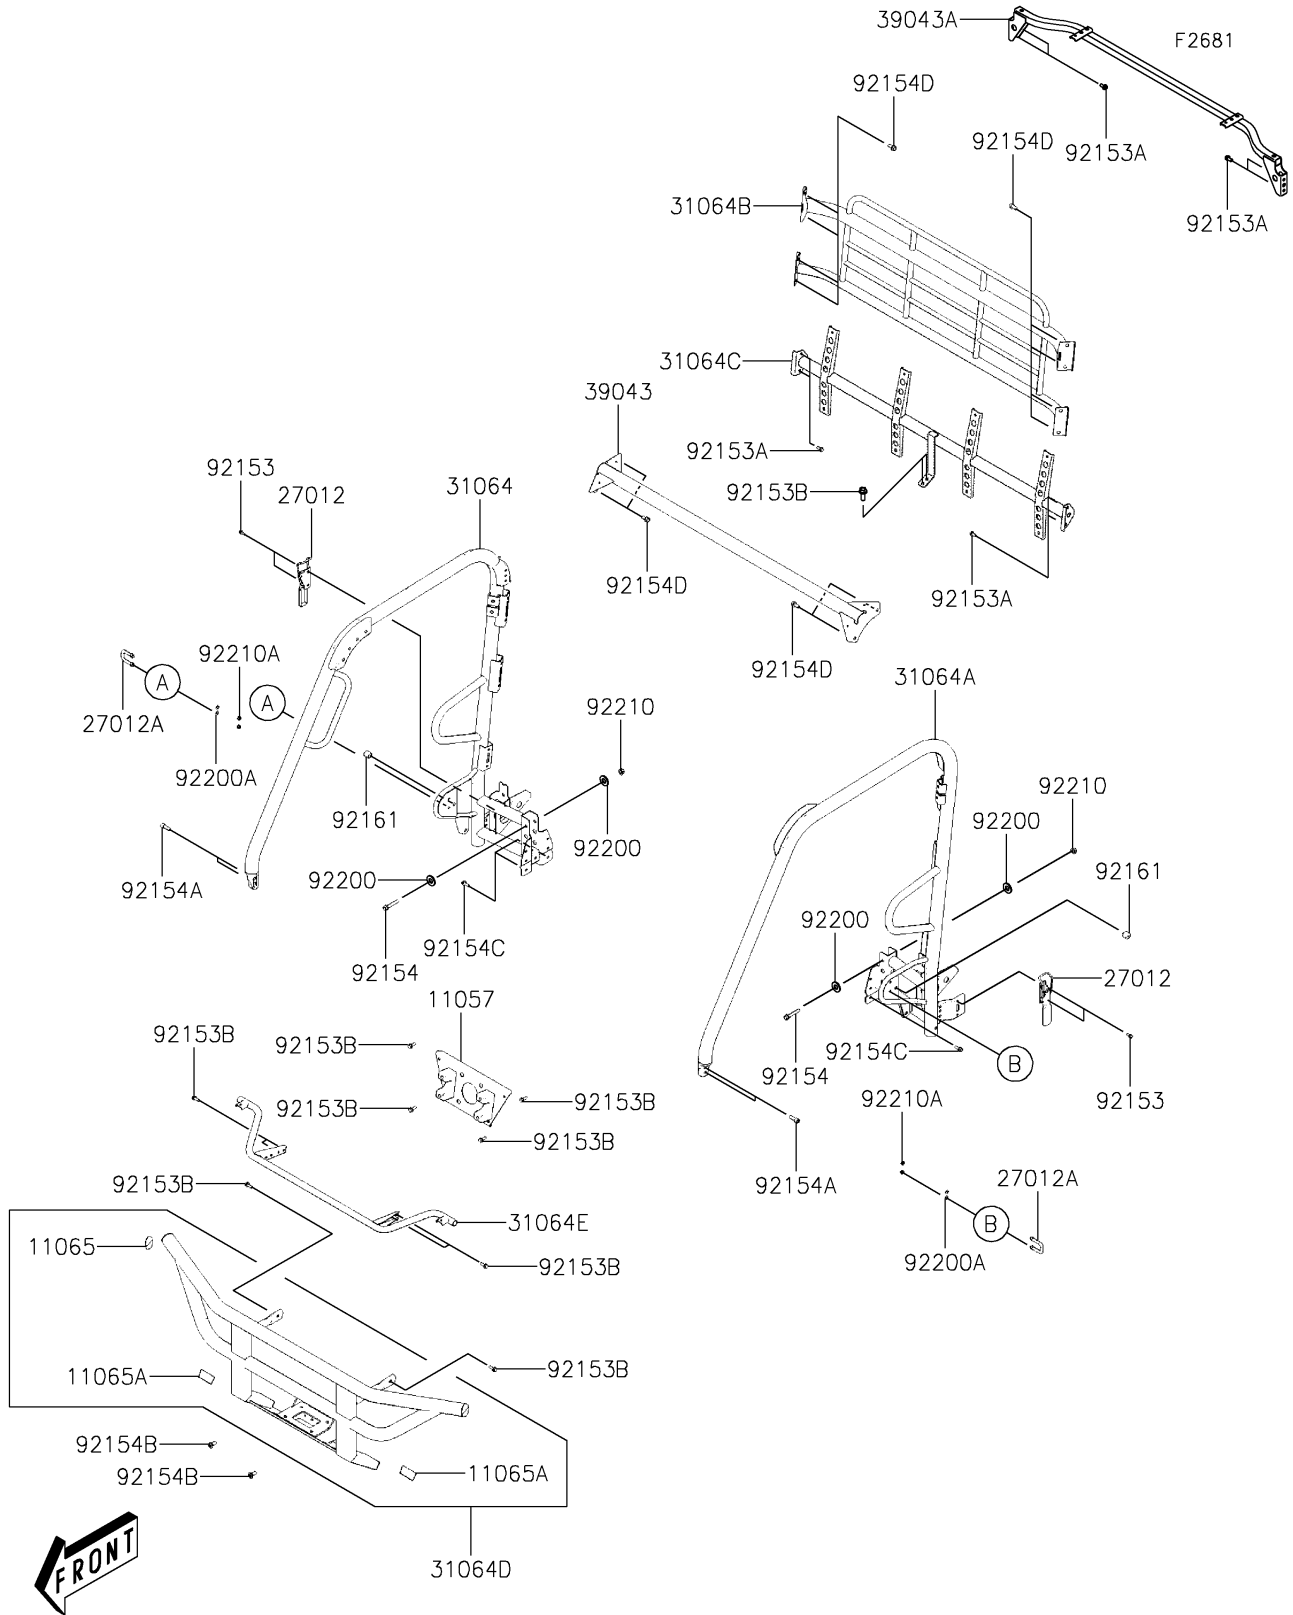

2021 MULE PRO-MX™ EPS CAMO PARTS DIAGRAM

Guards/Cab Frame

2021 MULE PRO-MX™ EPS CAMO PARTS LIST

Guards/Cab Frame

ITEM NAME	PART NUMBER	QUANTITY
BRACKET,STABILIZER (Ref # 11057)	11057-Y015	1
CAP,FR BUMPER,END (Ref # 11065)	11065-Y043	2
CAP,FR BUMPER (Ref # 11065A)	11065-Y044	2
HOOK,SIDE (Ref # 27012)	27012-Y005	2
HOOK,DOOR (Ref # 27012A)	27012-Y007	2
PIPE-COMP,ROOF,RH (Ref # 31064)	31064-Y013	1
PIPE-COMP,ROOF,LH (Ref # 31064A)	31064-Y014	1
PIPE-COMP,REAR,UPP (Ref # 31064B)	31064-Y015	1
PIPE-COMP,REAR,LWR (Ref # 31064C)	31064-Y016	1
PIPE-COMP,FR BUMPER (Ref # 31064D)	31064-Y017	1
PIPE-COMP,FR COVER (Ref # 31064E)	31064-Y018	1
CROSSMEMBER-COMP,ROOF (Ref # 39043)	39043-Y002	1
CROSSMEMBER-COMP,ROOF,RR (Ref # 39043A)	39043-Y003	1
BOLT,FLANGE,6X16 (Ref # 92153)	92153-Y025	4
BOLT,FLANGE,8X16 (Ref # 92153A)	92153-Y032	8
BOLT,FLANGE,8X20 (Ref # 92153B)	92153-Y033	12
BOLT,FLANGE,10X60 (Ref # 92154)	92154-Y091	2
BOLT,SOCKET,10X28 (Ref # 92154A)	92154-Y098	4
BOLT,10X23 (Ref # 92154B)	92154-Y178	2
BOLT,FLANGE,8X25 (Ref # 92154C)	92154-Y195	4
BOLT,FLANGE,10X20 (Ref # 92154D)	92154-Y197	12
DAMPER,ROPS (Ref # 92161)	92161-Y050	2
WASHER,10MM (Ref # 92200)	92200-Y020	4
WASHER,6MM (Ref # 92200A)	92200-Y106	4
NUT,10MM (Ref # 92210)	92210-Y009	2
NUT,6MM (Ref # 92210A)	92210-Y087	4