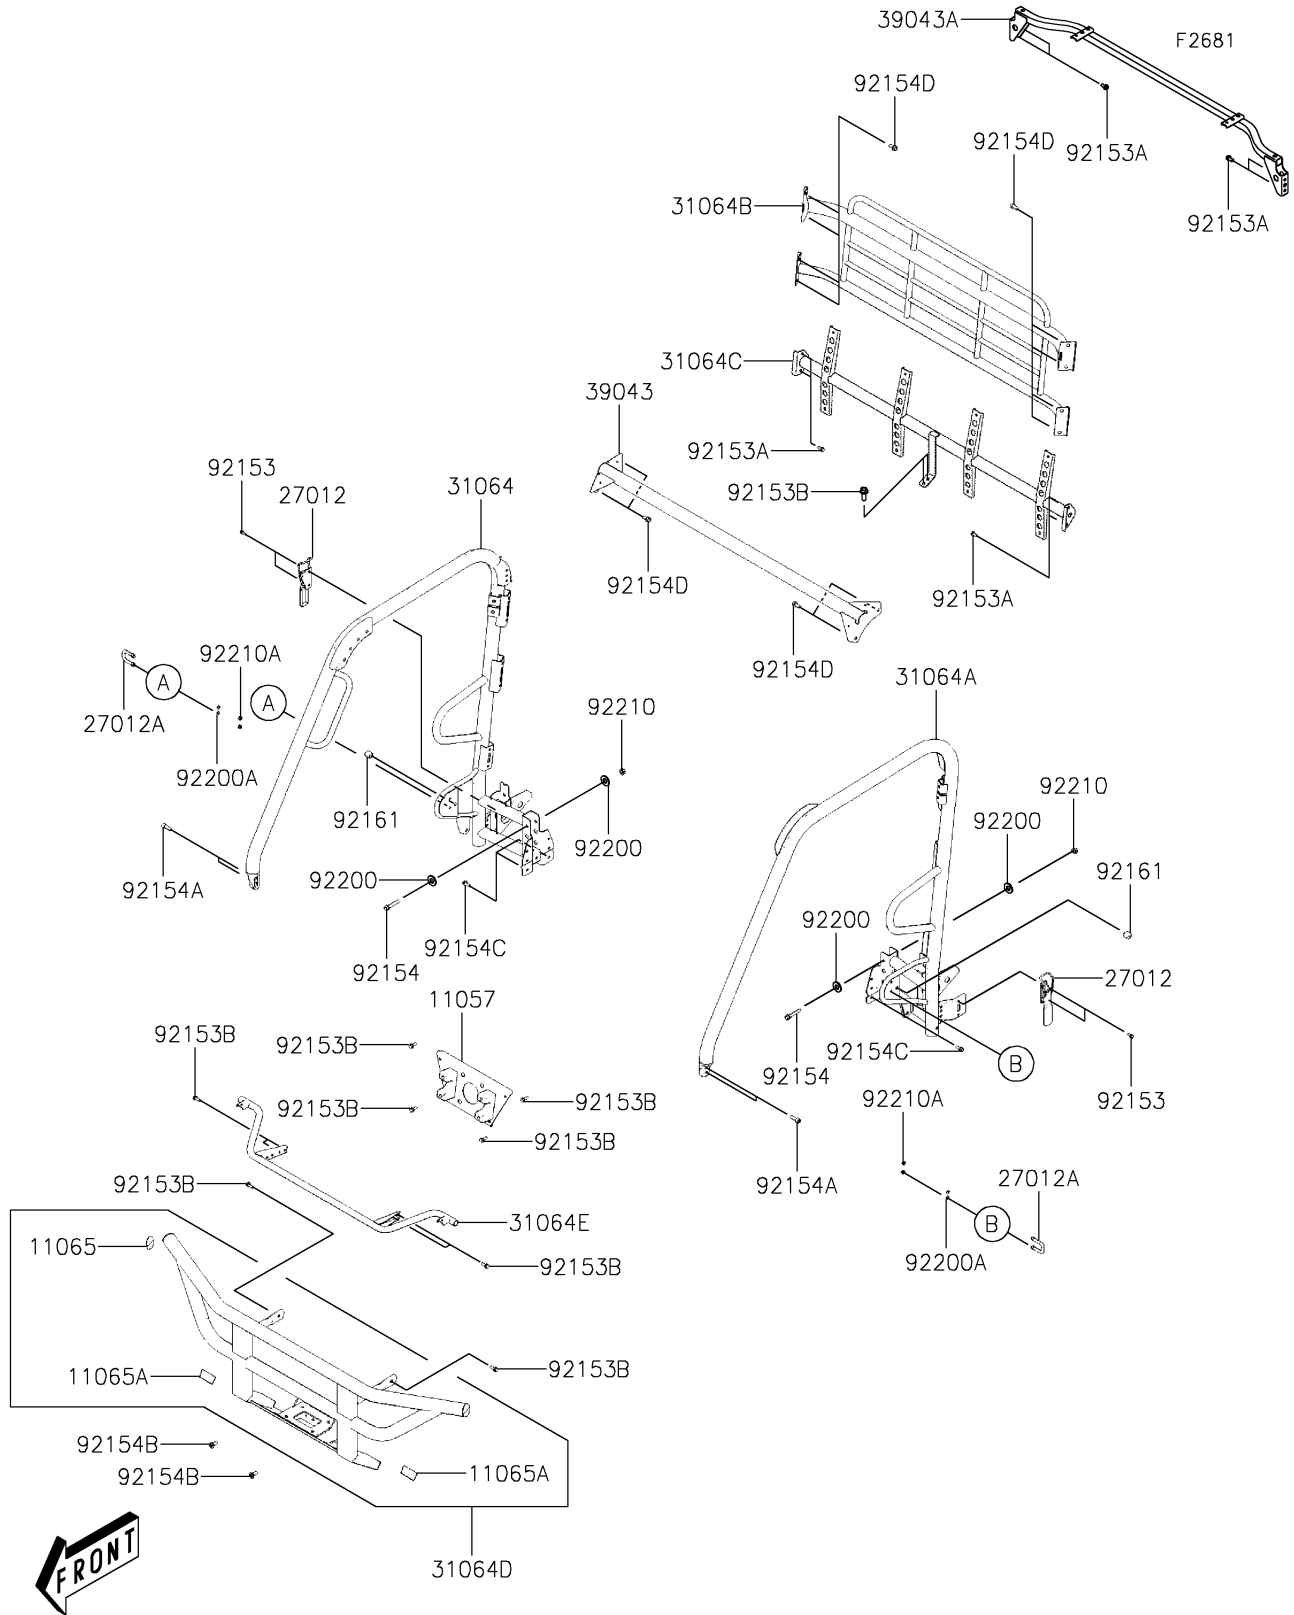

2021 MULE PRO-MX™ EPS CAMO PARTS DIAGRAM

Guards/Cab Frame

2021 MULE PRO-MX™ EPS CAMO PARTS LIST

Guards/Cab Frame

ITEM NAME	PART NUMBER	QUANTITY
-----------	-------------	----------