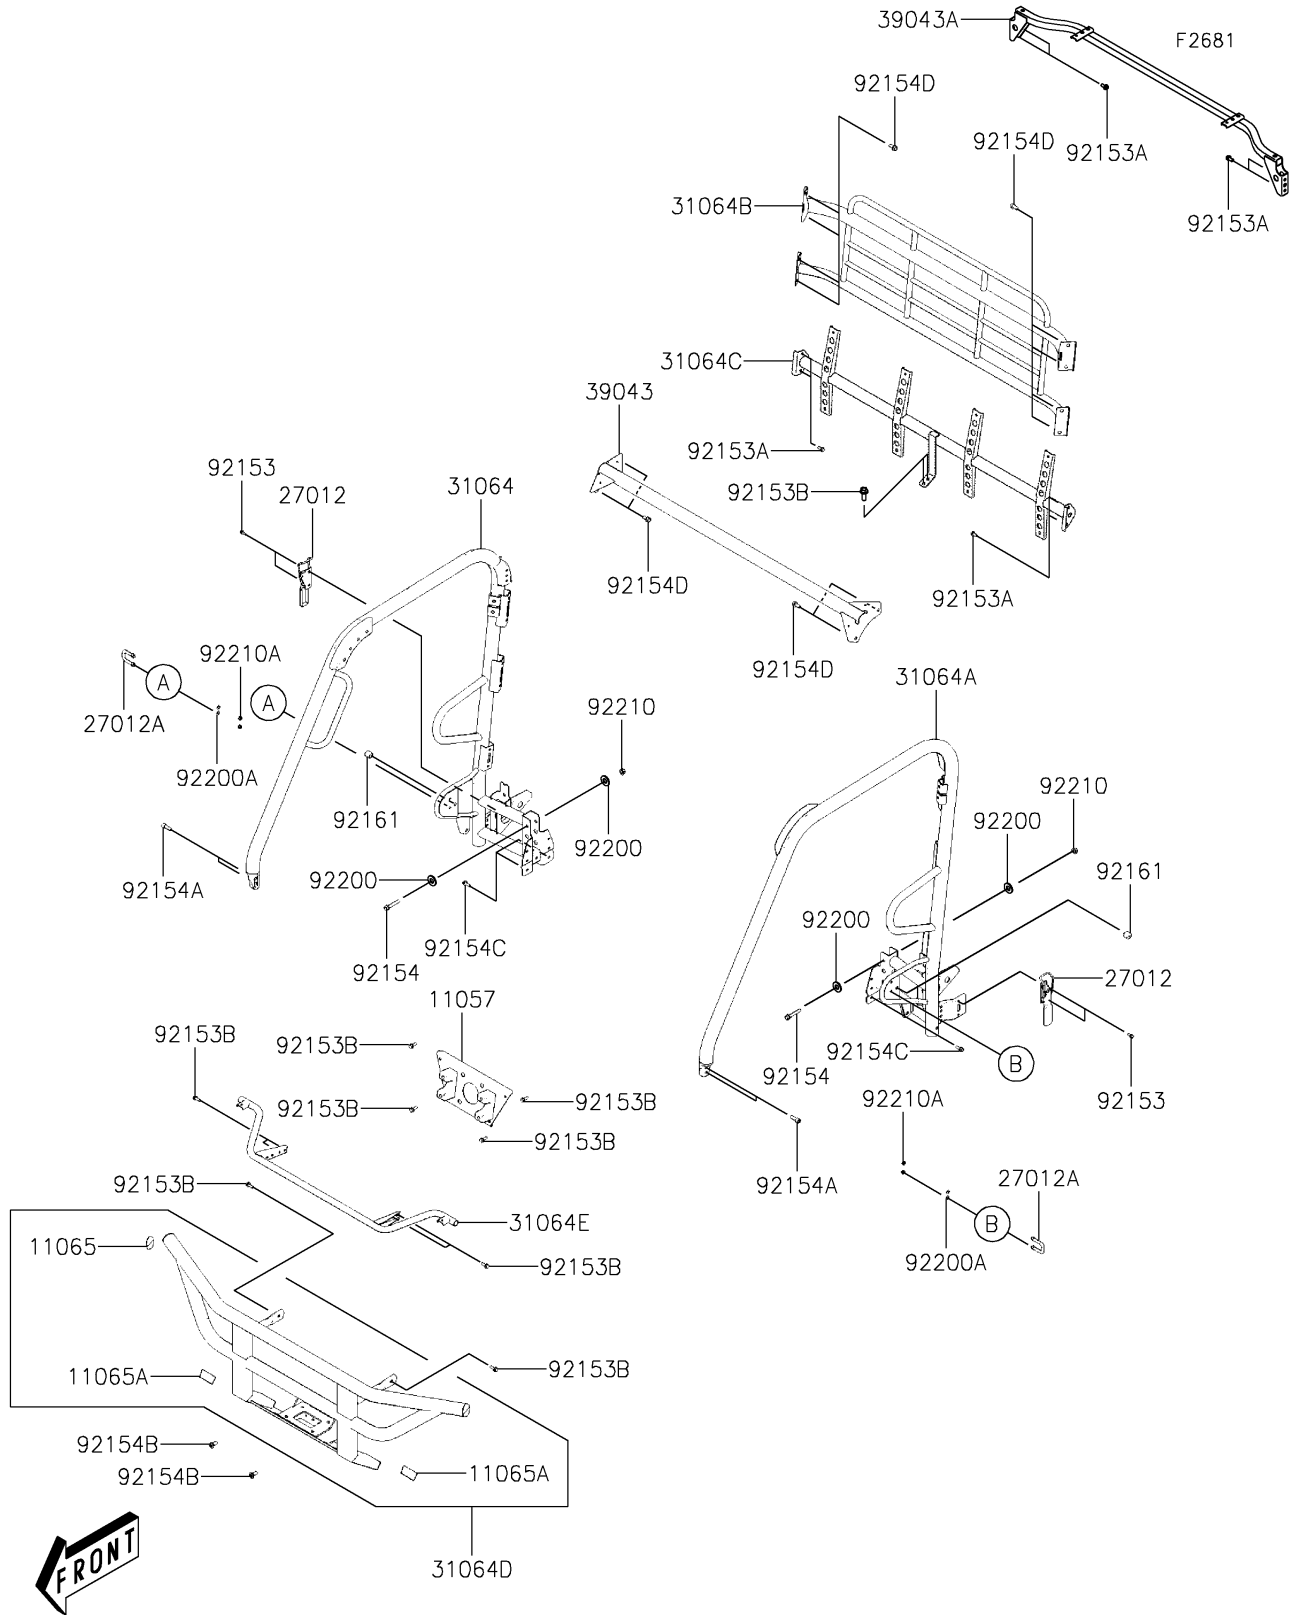

2021 MULE PRO-MX™ EPS CAMO PARTS DIAGRAM

Guards/Cab Frame

2021 MULE PRO-MX™ EPS CAMO PARTS LIST

Guards/Cab Frame

ITEM NAME	PART NUMBER	QUANTITY
BRACKET,STABILIZER (Ref # 11057)	11057-Y015	1
CAP,FR BUMPER,END (Ref # 11065)	11065-Y043	2
CAP,FR BUMPER (Ref # 11065A)	11065-Y044	2
HOOK,SIDE (Ref # 27012)	27012-Y005	2
HOOK,DOOR (Ref # 27012A)	27012-Y007	2
PIPE-COMP,ROOF,RH (Ref # 31064)	31064-Y013	1
PIPE-COMP,ROOF,LH (Ref # 31064A)	31064-Y014	1
PIPE-COMP,REAR,UPP (Ref # 31064B)	31064-Y015	1
PIPE-COMP,REAR,LWR (Ref # 31064C)	31064-Y016	1
PIPE-COMP,FR BUMPER (Ref # 31064D)	31064-Y017	1
PIPE-COMP,FR COVER (Ref # 31064E)	31064-Y018	1
CROSSMEMBER-COMP,ROOF (Ref # 39043)	39043-Y002	1
CROSSMEMBER-COMP,ROOF,RR (Ref # 39043A)	39043-Y003	1
BOLT,FLANGE,6X16 (Ref # 92153)	92153-Y025	4
BOLT,FLANGE,8X16 (Ref # 92153A)	92153-Y032	8
BOLT,FLANGE,8X20 (Ref # 92153B)	92153-Y033	12
BOLT,FLANGE,10X60 (Ref # 92154)	92154-Y091	2
BOLT,SOCKET,10X28 (Ref # 92154A)	92154-Y098	4
BOLT,10X23 (Ref # 92154B)	92154-Y178	2
BOLT,FLANGE,8X25 (Ref # 92154C)	92154-Y195	4
BOLT,FLANGE,10X20 (Ref # 92154D)	92154-Y197	12
DAMPER,ROPS (Ref # 92161)	92161-Y050	2
WASHER,10MM (Ref # 92200)	92200-Y020	4
WASHER,6MM (Ref # 92200A)	92200-Y106	4
NUT,10MM (Ref # 92210)	92210-Y009	2
NUT,6MM (Ref # 92210A)	92210-Y087	4