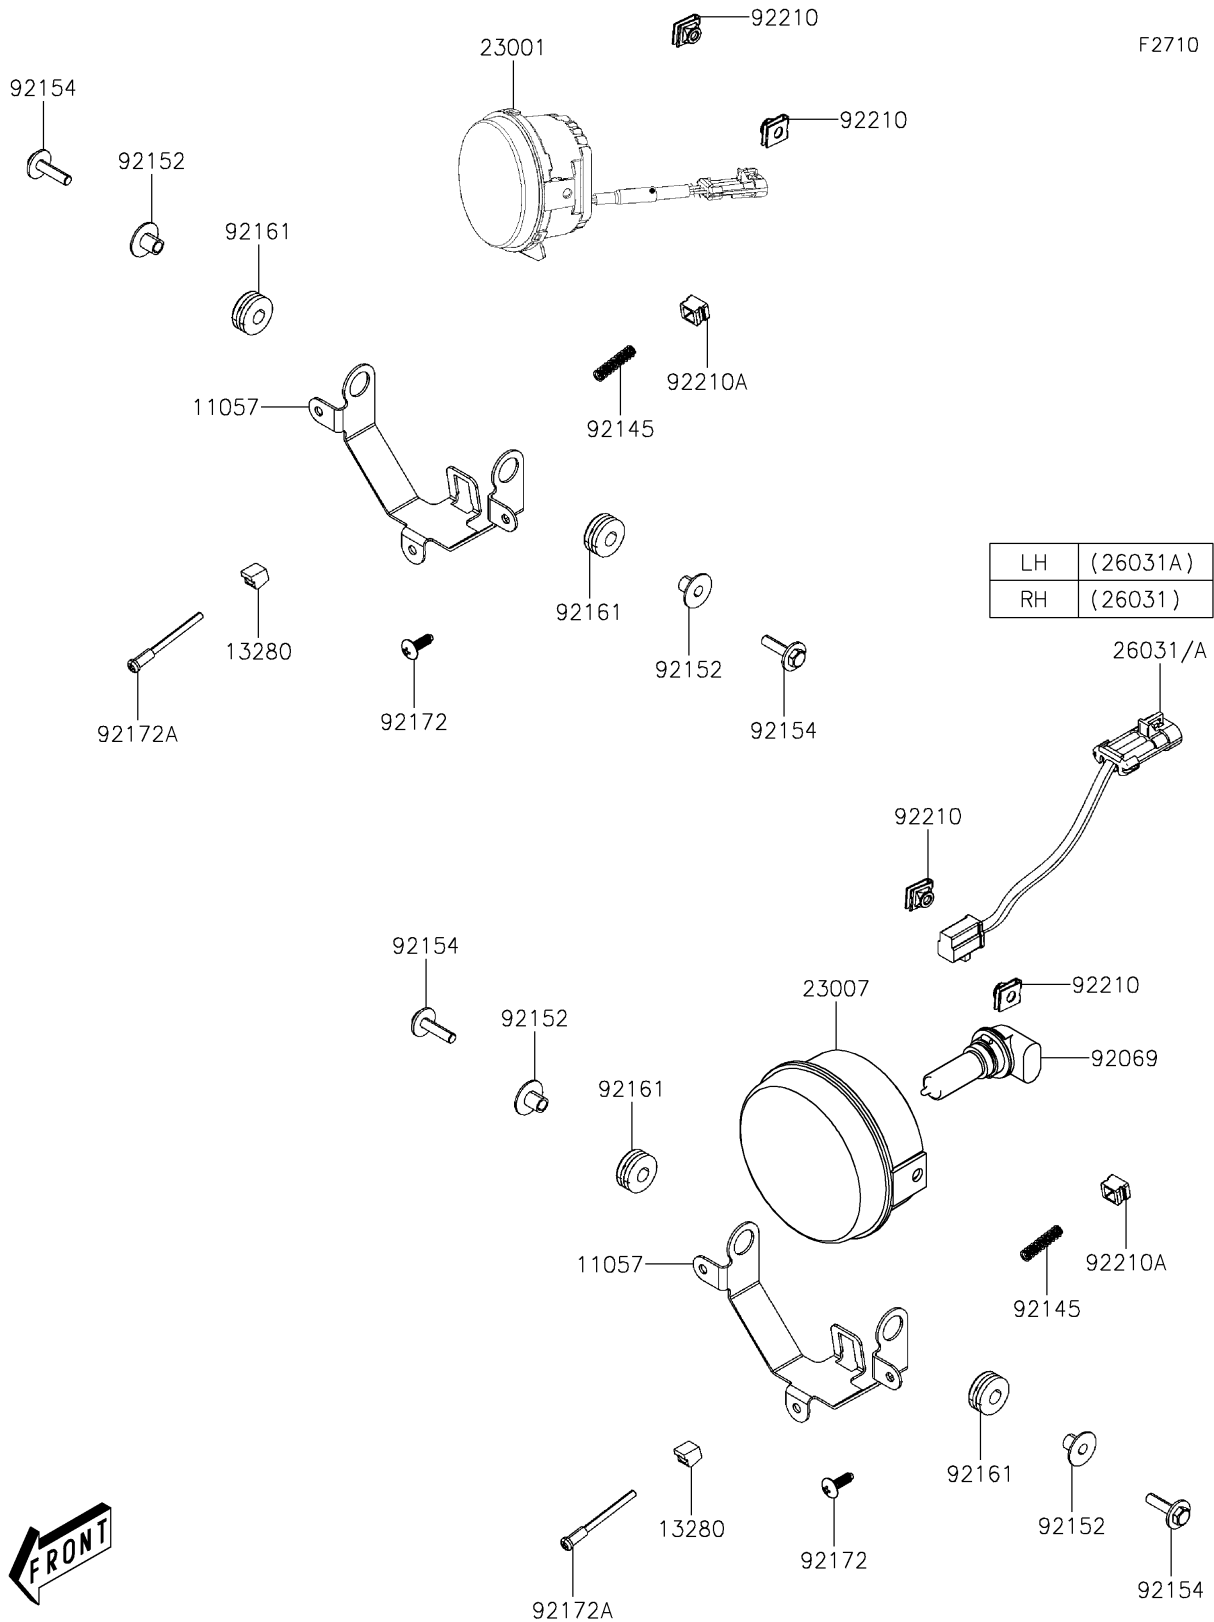

# 2021 MULE PRO-MX™ EPS CAMO PARTS DIAGRAM

Headlight(s)

## 2021 MULE PRO-MX™ EPS CAMO PARTS LIST

### Headlight(s)

ITEM NAME	PART NUMBER	QUANTITY
BRACKET,HEAD LIGHT (Ref # 11057)	11057-Y004	4
HOLDER,ADJUSTER LIGHT (Ref # 13280)	13280-Y019	4
LAMP-ASSY-HEAD,LED (Ref # 23001)	23001-Y001	2
LENS-COMP,HEAD LAMP (Ref # 23007)	23007-0096	2
HARNESS,SUB,HEAD LIGHT,RH (Ref # 26031)	26031-Y018	1
HARNESS,SUB,HEAD LIGHT,LH (Ref # 26031A)	26031-Y019	1
BULB,12V 35/35W (Ref # 92069)	92069-0019	2
SPRING,ADJUSTER LIGHT (Ref # 92145)	92145-Y062	4
COLLAR,HEAD LIGHT (Ref # 92152)	92152-Y064	8
BOLT,6X25 (Ref # 92154)	92154-Y099	8
DAMPER (Ref # 92161)	92161-Y043	8
SCREW,TAPPING,5X16 (Ref # 92172)	92172-Y020	12
SCREW,PAN,4X58 (Ref # 92172A)	92172-Y080	4
NUT,6MM (Ref # 92210)	92210-Y089	8
NUT,4MM (Ref # 92210A)	92210-Y095	4