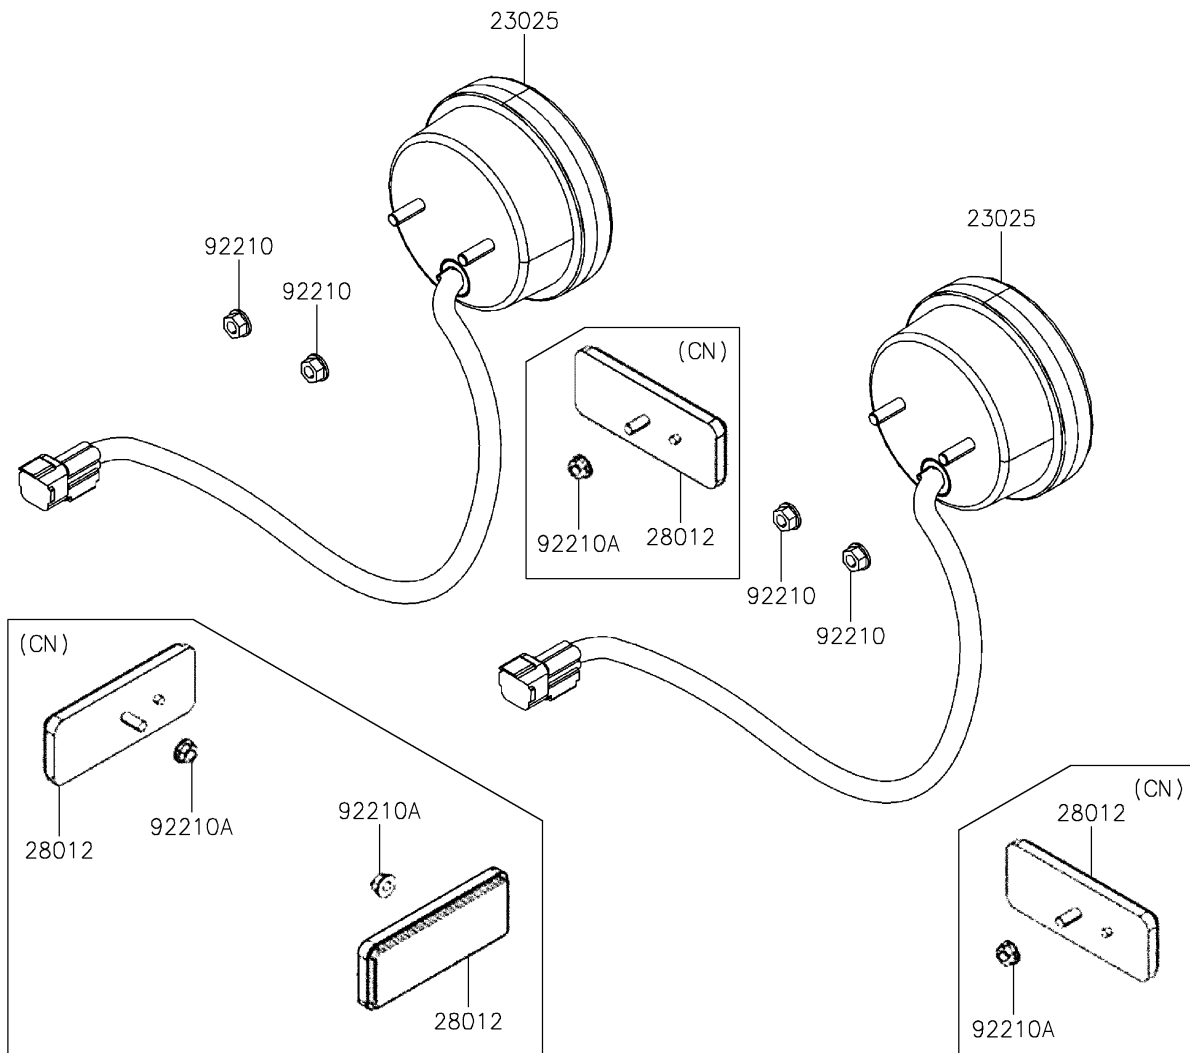

2021 MULE PRO-MX™ EPS CAMO PARTS DIAGRAM

Taillight(s)

F2720

2021 MULE PRO-MX™ EPS CAMO PARTS LIST

Taillight(s)

ITEM NAME	PART NUMBER	QUANTITY
LAMP-TAIL (Ref # 23025)	23025-Y009	2
REFLECTOR-REFLEX (Ref # 28012)	28012-Y010	4
NUT,6MM (Ref # 92210)	92210-Y026	4
NUT,FLANGE,5MM (Ref # 92210A)	92210-Y053	4