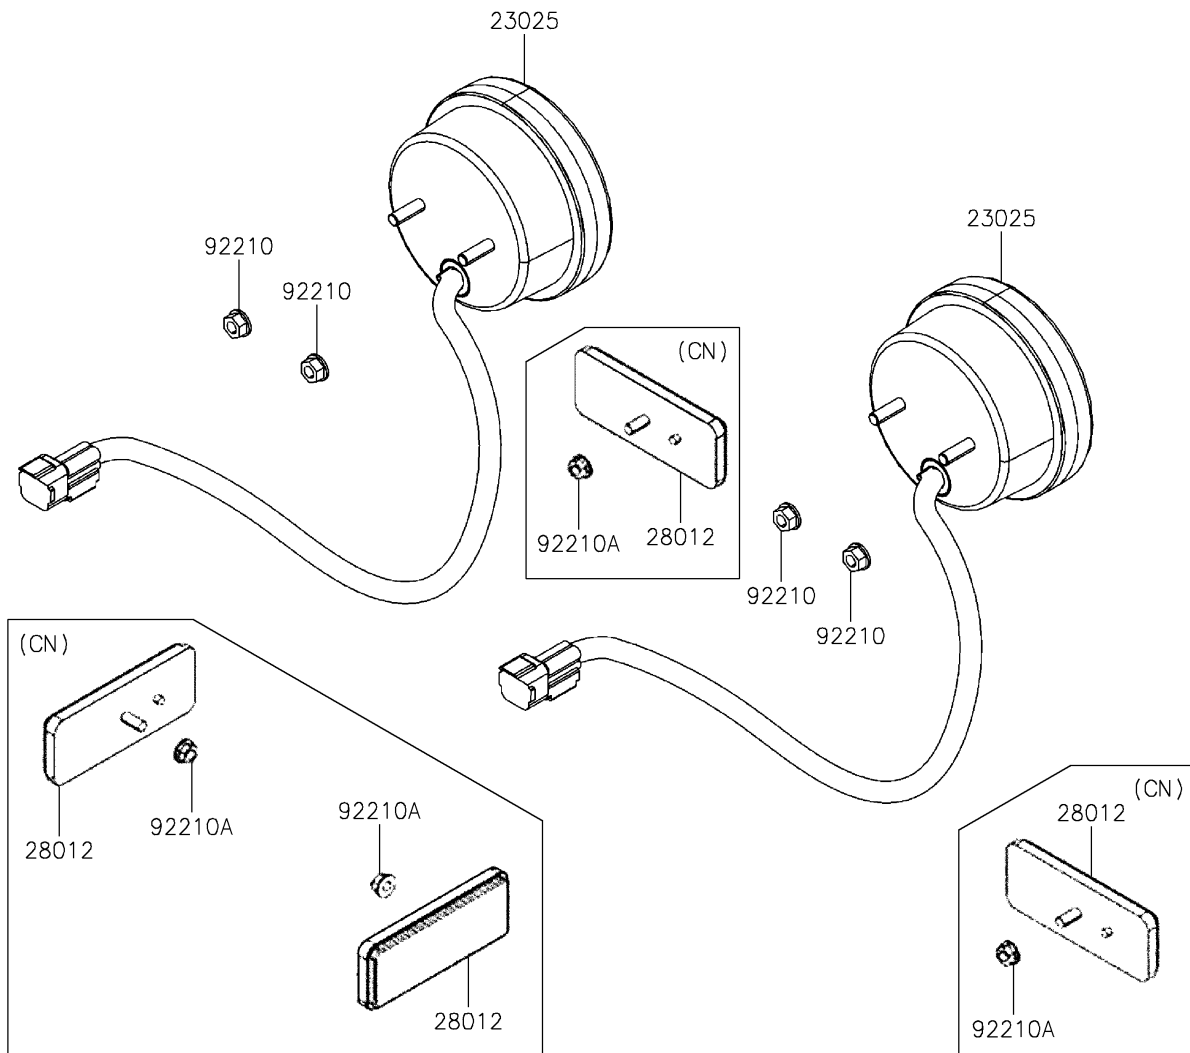

# 2021 MULE PRO-MX™ EPS CAMO PARTS DIAGRAM

Taillight(s)

F2720

## 2021 MULE PRO-MX™ EPS CAMO PARTS LIST

Taillight(s)

ITEM NAME	PART NUMBER	QUANTITY
LAMP-TAIL (Ref # 23025)	23025-Y009	2
REFLECTOR-REFLEX (Ref # 28012)	28012-Y010	4
NUT,6MM (Ref # 92210)	92210-Y026	4
NUT,FLANGE,5MM (Ref # 92210A)	92210-Y053	4