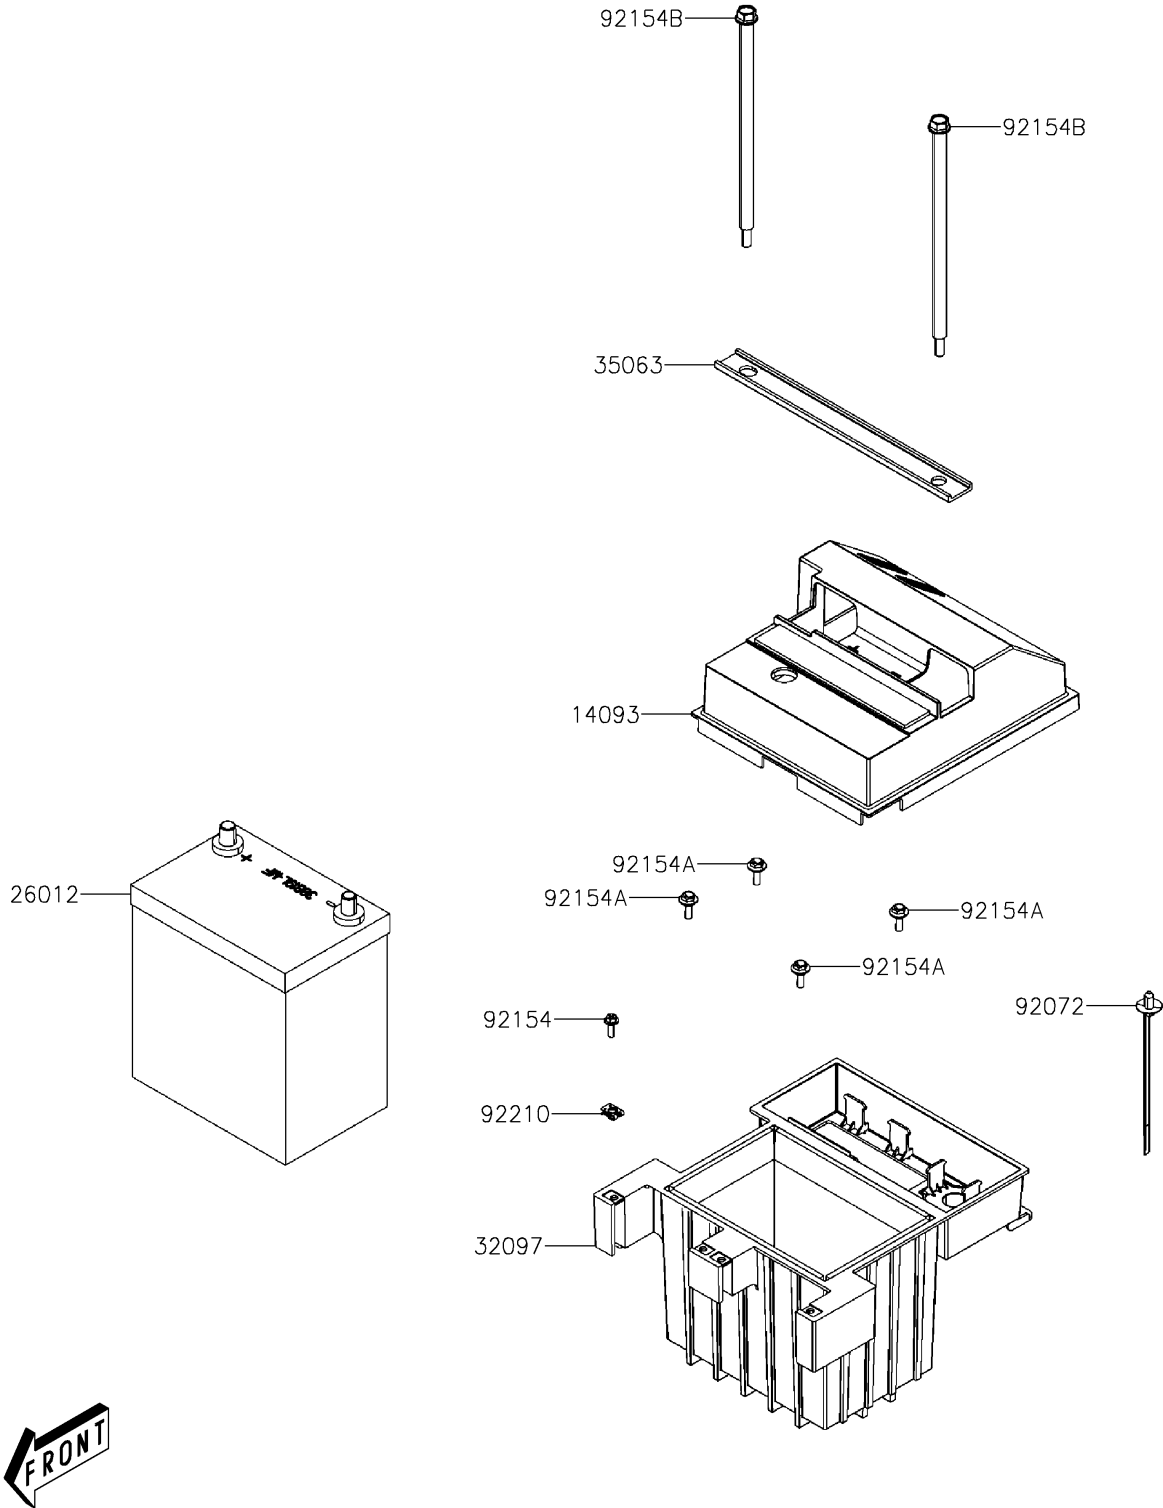

2021 MULE PRO-MX™ EPS CAMO PARTS DIAGRAM

Battery

F2761

2021 MULE PRO-MX™ EPS CAMO PARTS LIST

Battery

ITEM NAME	PART NUMBER	QUANTITY
COVER,BATTERY (Ref # 14093)	14093-Y009	1
BATTERY,38B19L-MF (Ref # 26012)	26012-Y006	1
CASE-BATTERY (Ref # 32097)	32097-Y002	1
STAY,BATTERY BAR (Ref # 35063)	35063-Y041	1
BAND (Ref # 92072)	92072-Y020	5
BOLT,5X16 (Ref # 92154)	92154-Y085	4
BOLT,6X18 (Ref # 92154A)	92154-Y177	4
BOLT,FLANGE,8X235 (Ref # 92154B)	92154-Y201	2
NUT,5MM (Ref # 92210)	92210-Y016	4