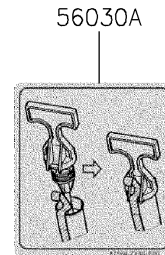

# 2021 MULE PRO-MX™ EPS CAMO PARTS DIAGRAM

Labels

F2860

### Labels

ITEM NAME	PART NUMBER	QUANTITY
LABEL,TIRE (Ref # 56030)	56030-Y015	1
LABEL,OIL GAUGE (Ref # 56030A)	56030-Y018	1
LABEL-WARNING,INFO (Ref # 56071)	56071-Y057	1
LABEL-WARNING,SHIFTING NOTICE (Ref # 56071A)	56071-Y058	1
LABEL-WARNING,FUEL (Ref # 56071B)	56071-Y059	1
LABEL-WARNING,AIR CLEANER INFO (Ref # 56071C)	56071-Y060	1
LABEL-WARNING,ROPS (Ref # 56071D)	56071-Y061	1
LABEL-WARNING (Ref # 56071E)	56071-Y062	1
LABEL-WARNING,CARGO BED (Ref # 56071F)	56071-Y063	1
LABEL-WARNING,MAX. CAPACITY (Ref # 56071G)	56071-Y064	1
LABEL-WARNING,GENERAL (Ref # 56071H)	56071-Y065	1
LABEL-WARNING,CARGO BED (Ref # 56071I)	56071-Y066	1
LABEL-WARNING,TIRE (Ref # 56071J)	56071-Y067	1
PATTERN,KAWASAKI (Ref # 56075)	56075-Y001	1