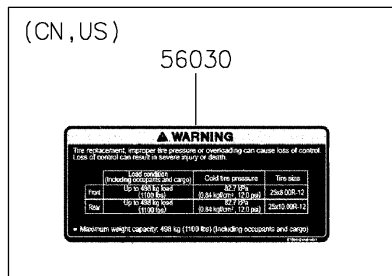

# 2021 MULE PRO-MX™ EPS CAMO PARTS DIAGRAM

Labels

F2860

### Labels

ITEM NAME	PART NUMBER	QUANTITY
LABEL,TIRE (Ref # 56030)	56030-Y015	1
LABEL,OIL GAUGE (Ref # 56030A)	56030-Y018	1
LABEL-WARNING,INFO (Ref # 56071)	56071-Y057	1
LABEL-WARNING,SHIFTING NOTICE (Ref # 56071A)	56071-Y058	1
LABEL-WARNING,FUEL (Ref # 56071B)	56071-Y059	1
LABEL-WARNING,AIR CLEANER INFO (Ref # 56071C)	56071-Y060	1
LABEL-WARNING,ROPS (Ref # 56071D)	56071-Y061	1
LABEL-WARNING (Ref # 56071E)	56071-Y062	1
LABEL-WARNING,CARGO BED (Ref # 56071F)	56071-Y063	1
LABEL-WARNING,MAX. CAPACITY (Ref # 56071G)	56071-Y064	1
LABEL-WARNING,GENERAL (Ref # 56071H)	56071-Y065	1
LABEL-WARNING,CARGO BED (Ref # 56071I)	56071-Y066	1
LABEL-WARNING,TIRE (Ref # 56071J)	56071-Y067	1
PATTERN,KAWASAKI (Ref # 56075)	56075-Y001	1