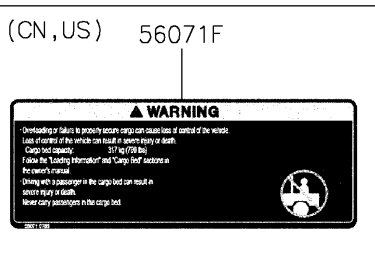

# 2021 MULE PRO-MX™ EPS CAMO PARTS DIAGRAM

Labels

F2860

### Labels

ITEM NAME	PART NUMBER	QUANTITY
LABEL,TIRE (Ref # 56030)	56030-Y015	1
LABEL,OIL GAUGE (Ref # 56030A)	56030-Y018	1
LABEL-WARNING,INFO (Ref # 56071)	56071-Y057	1
LABEL-WARNING,SHIFTING NOTICE (Ref # 56071A)	56071-Y058	1
LABEL-WARNING,FUEL (Ref # 56071B)	56071-Y059	1
LABEL-WARNING,AIR CLEANER INFO (Ref # 56071C)	56071-Y060	1
LABEL-WARNING,ROPS (Ref # 56071D)	56071-Y061	1
LABEL-WARNING (Ref # 56071E)	56071-Y062	1
LABEL-WARNING,CARGO BED (Ref # 56071F)	56071-Y063	1
LABEL-WARNING,MAX. CAPACITY (Ref # 56071G)	56071-Y064	1
LABEL-WARNING,GENERAL (Ref # 56071H)	56071-Y065	1
LABEL-WARNING,CARGO BED (Ref # 56071I)	56071-Y066	1
LABEL-WARNING,TIRE (Ref # 56071J)	56071-Y067	1
PATTERN,KAWASAKI (Ref # 56075)	56075-Y001	1