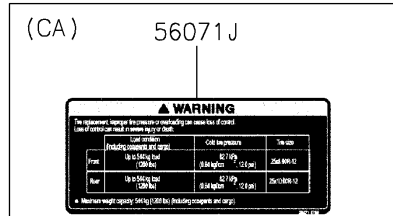

2021 MULE PRO-MX™ EPS CAMO PARTS DIAGRAM

Labels

F2860

2021 MULE PRO-MX™ EPS CAMO PARTS LIST

Labels

ITEM NAME	PART NUMBER	QUANTITY
LABEL,TIRE (Ref # 56030)	56030-Y015	1
LABEL,OIL GAUGE (Ref # 56030A)	56030-Y018	1
LABEL-WARNING,INFO (Ref # 56071)	56071-Y057	1
LABEL-WARNING,SHIFTING NOTICE (Ref # 56071A)	56071-Y058	1
LABEL-WARNING,FUEL (Ref # 56071B)	56071-Y059	1
LABEL-WARNING,AIR CLEANER INFO (Ref # 56071C)	56071-Y060	1
LABEL-WARNING,ROPS (Ref # 56071D)	56071-Y061	1
LABEL-WARNING (Ref # 56071E)	56071-Y062	1
LABEL-WARNING,CARGO BED (Ref # 56071F)	56071-Y063	1
LABEL-WARNING,MAX. CAPACITY (Ref # 56071G)	56071-Y064	1
LABEL-WARNING,GENERAL (Ref # 56071H)	56071-Y065	1
LABEL-WARNING,CARGO BED (Ref # 56071I)	56071-Y066	1
LABEL-WARNING,TIRE (Ref # 56071J)	56071-Y067	1
PATTERN,KAWASAKI (Ref # 56075)	56075-Y001	1