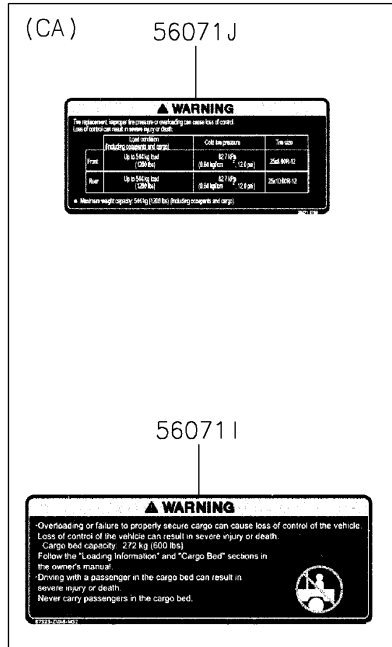

# 2021 MULE PRO-MX™ EPS CAMO PARTS DIAGRAM

Labels

F2860

### Labels

ITEM NAME	PART NUMBER	QUANTITY
LABEL,TIRE (Ref # 56030)	56030-Y015	1
LABEL,OIL GAUGE (Ref # 56030A)	56030-Y018	1
LABEL-WARNING,INFO (Ref # 56071)	56071-Y057	1
LABEL-WARNING,SHIFTING NOTICE (Ref # 56071A)	56071-Y058	1
LABEL-WARNING,FUEL (Ref # 56071B)	56071-Y059	1
LABEL-WARNING,AIR CLEANER INFO (Ref # 56071C)	56071-Y060	1
LABEL-WARNING,ROPS (Ref # 56071D)	56071-Y061	1
LABEL-WARNING (Ref # 56071E)	56071-Y062	1
LABEL-WARNING,CARGO BED (Ref # 56071F)	56071-Y063	1
LABEL-WARNING,MAX. CAPACITY (Ref # 56071G)	56071-Y064	1
LABEL-WARNING,GENERAL (Ref # 56071H)	56071-Y065	1
LABEL-WARNING,CARGO BED (Ref # 56071I)	56071-Y066	1
LABEL-WARNING,TIRE (Ref # 56071J)	56071-Y067	1
PATTERN,KAWASAKI (Ref # 56075)	56075-Y001	1