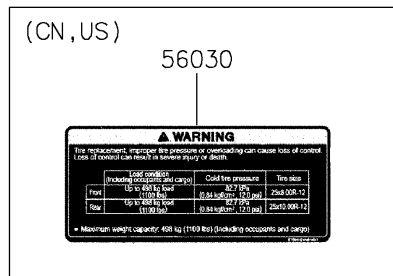

2021 MULE PRO-MX™ EPS CAMO PARTS DIAGRAM

Labels

F2860

2021 MULE PRO-MX™ EPS CAMO PARTS LIST

Labels

ITEM NAME	PART NUMBER	QUANTITY
LABEL,TIRE (Ref # 56030)	56030-Y015	1
LABEL,OIL GAUGE (Ref # 56030A)	56030-Y018	1
LABEL-WARNING,INFO (Ref # 56071)	56071-Y057	1
LABEL-WARNING,SHIFTING NOTICE (Ref # 56071A)	56071-Y058	1
LABEL-WARNING,FUEL (Ref # 56071B)	56071-Y059	1
LABEL-WARNING,AIR CLEANER INFO (Ref # 56071C)	56071-Y060	1
LABEL-WARNING,ROPS (Ref # 56071D)	56071-Y061	1
LABEL-WARNING (Ref # 56071E)	56071-Y062	1
LABEL-WARNING,CARGO BED (Ref # 56071F)	56071-Y063	1
LABEL-WARNING,MAX. CAPACITY (Ref # 56071G)	56071-Y064	1
LABEL-WARNING,GENERAL (Ref # 56071H)	56071-Y065	1
LABEL-WARNING,CARGO BED (Ref # 56071I)	56071-Y066	1
LABEL-WARNING,TIRE (Ref # 56071J)	56071-Y067	1
PATTERN,KAWASAKI (Ref # 56075)	56075-Y001	1