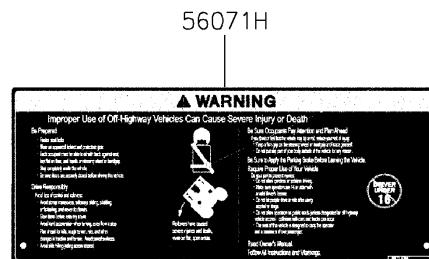

# 2021 MULE PRO-MX™ EPS CAMO PARTS DIAGRAM

Labels

F2860

### Labels

ITEM NAME	PART NUMBER	QUANTITY
LABEL,TIRE (Ref # 56030)	56030-Y015	1
LABEL,OIL GAUGE (Ref # 56030A)	56030-Y018	1
LABEL-WARNING,INFO (Ref # 56071)	56071-Y057	1
LABEL-WARNING,SHIFTING NOTICE (Ref # 56071A)	56071-Y058	1
LABEL-WARNING,FUEL (Ref # 56071B)	56071-Y059	1
LABEL-WARNING,AIR CLEANER INFO (Ref # 56071C)	56071-Y060	1
LABEL-WARNING,ROPS (Ref # 56071D)	56071-Y061	1
LABEL-WARNING (Ref # 56071E)	56071-Y062	1
LABEL-WARNING,CARGO BED (Ref # 56071F)	56071-Y063	1
LABEL-WARNING,MAX. CAPACITY (Ref # 56071G)	56071-Y064	1
LABEL-WARNING,GENERAL (Ref # 56071H)	56071-Y065	1
LABEL-WARNING,CARGO BED (Ref # 56071I)	56071-Y066	1
LABEL-WARNING,TIRE (Ref # 56071J)	56071-Y067	1
PATTERN,KAWASAKI (Ref # 56075)	56075-Y001	1