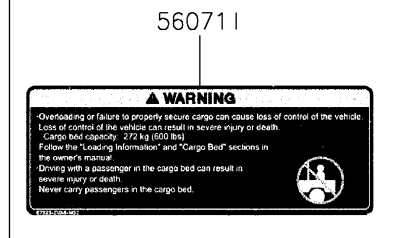

2021 MULE PRO-MX™ EPS CAMO PARTS DIAGRAM

Labels

F2860

2021 MULE PRO-MX™ EPS CAMO PARTS LIST

Labels

ITEM NAME	PART NUMBER	QUANTITY
LABEL,TIRE (Ref # 56030)	56030-Y015	1
LABEL,OIL GAUGE (Ref # 56030A)	56030-Y018	1
LABEL-WARNING,INFO (Ref # 56071)	56071-Y057	1
LABEL-WARNING,SHIFTING NOTICE (Ref # 56071A)	56071-Y058	1
LABEL-WARNING,FUEL (Ref # 56071B)	56071-Y059	1
LABEL-WARNING,AIR CLEANER INFO (Ref # 56071C)	56071-Y060	1
LABEL-WARNING,ROPS (Ref # 56071D)	56071-Y061	1
LABEL-WARNING (Ref # 56071E)	56071-Y062	1
LABEL-WARNING,CARGO BED (Ref # 56071F)	56071-Y063	1
LABEL-WARNING,MAX. CAPACITY (Ref # 56071G)	56071-Y064	1
LABEL-WARNING,GENERAL (Ref # 56071H)	56071-Y065	1
LABEL-WARNING,CARGO BED (Ref # 56071I)	56071-Y066	1
LABEL-WARNING,TIRE (Ref # 56071J)	56071-Y067	1
PATTERN,KAWASAKI (Ref # 56075)	56075-Y001	1