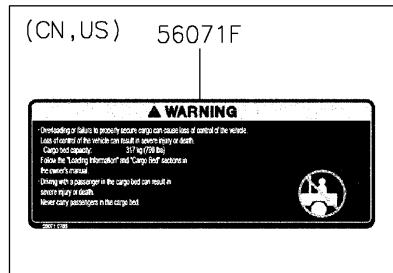

2021 MULE PRO-MX™ EPS CAMO PARTS DIAGRAM

Labels

F2860

2021 MULE PRO-MX™ EPS CAMO PARTS LIST

Labels

ITEM NAME	PART NUMBER	QUANTITY
LABEL,TIRE (Ref # 56030)	56030-Y015	1
LABEL,OIL GAUGE (Ref # 56030A)	56030-Y018	1
LABEL-WARNING,INFO (Ref # 56071)	56071-Y057	1
LABEL-WARNING,SHIFTING NOTICE (Ref # 56071A)	56071-Y058	1
LABEL-WARNING,FUEL (Ref # 56071B)	56071-Y059	1
LABEL-WARNING,AIR CLEANER INFO (Ref # 56071C)	56071-Y060	1
LABEL-WARNING,ROPS (Ref # 56071D)	56071-Y061	1
LABEL-WARNING (Ref # 56071E)	56071-Y062	1
LABEL-WARNING,CARGO BED (Ref # 56071F)	56071-Y063	1
LABEL-WARNING,MAX. CAPACITY (Ref # 56071G)	56071-Y064	1
LABEL-WARNING,GENERAL (Ref # 56071H)	56071-Y065	1
LABEL-WARNING,CARGO BED (Ref # 56071I)	56071-Y066	1
LABEL-WARNING,TIRE (Ref # 56071J)	56071-Y067	1
PATTERN,KAWASAKI (Ref # 56075)	56075-Y001	1