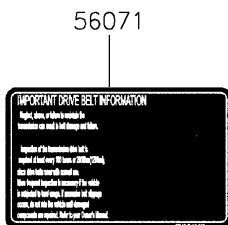

2021 MULE PRO-MX™ EPS CAMO PARTS DIAGRAM

Labels

F2860

2021 MULE PRO-MX™ EPS CAMO PARTS LIST

Labels

ITEM NAME	PART NUMBER	QUANTITY
LABEL,TIRE (Ref # 56030)	56030-Y015	1
LABEL,OIL GAUGE (Ref # 56030A)	56030-Y018	1
LABEL-WARNING,INFO (Ref # 56071)	56071-Y057	1
LABEL-WARNING,SHIFTING NOTICE (Ref # 56071A)	56071-Y058	1
LABEL-WARNING,FUEL (Ref # 56071B)	56071-Y059	1
LABEL-WARNING,AIR CLEANER INFO (Ref # 56071C)	56071-Y060	1
LABEL-WARNING,ROPS (Ref # 56071D)	56071-Y061	1
LABEL-WARNING (Ref # 56071E)	56071-Y062	1
LABEL-WARNING,CARGO BED (Ref # 56071F)	56071-Y063	1
LABEL-WARNING,MAX. CAPACITY (Ref # 56071G)	56071-Y064	1
LABEL-WARNING,GENERAL (Ref # 56071H)	56071-Y065	1
LABEL-WARNING,CARGO BED (Ref # 56071I)	56071-Y066	1
LABEL-WARNING,TIRE (Ref # 56071J)	56071-Y067	1
PATTERN,KAWASAKI (Ref # 56075)	56075-Y001	1