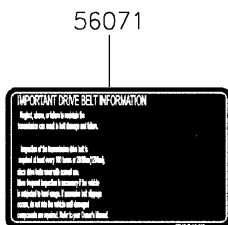

2021 MULE PRO-MX™ EPS CAMO PARTS DIAGRAM

Labels

F2860