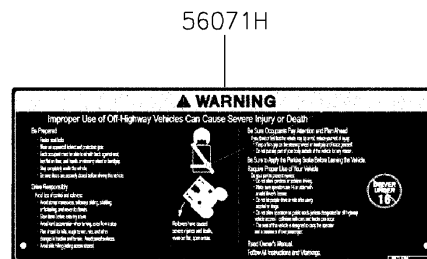

2021 MULE PRO-MX™ EPS CAMO PARTS DIAGRAM

Labels

F2860

2021 MULE PRO-MX™ EPS CAMO PARTS LIST

Labels

ITEM NAME	PART NUMBER	QUANTITY
LABEL,TIRE (Ref # 56030)	56030-Y015	1
LABEL,OIL GAUGE (Ref # 56030A)	56030-Y018	1
LABEL-WARNING,INFO (Ref # 56071)	56071-Y057	1
LABEL-WARNING,SHIFTING NOTICE (Ref # 56071A)	56071-Y058	1
LABEL-WARNING,FUEL (Ref # 56071B)	56071-Y059	1
LABEL-WARNING,AIR CLEANER INFO (Ref # 56071C)	56071-Y060	1
LABEL-WARNING,ROPS (Ref # 56071D)	56071-Y061	1
LABEL-WARNING (Ref # 56071E)	56071-Y062	1
LABEL-WARNING,CARGO BED (Ref # 56071F)	56071-Y063	1
LABEL-WARNING,MAX. CAPACITY (Ref # 56071G)	56071-Y064	1
LABEL-WARNING,GENERAL (Ref # 56071H)	56071-Y065	1
LABEL-WARNING,CARGO BED (Ref # 56071I)	56071-Y066	1
LABEL-WARNING,TIRE (Ref # 56071J)	56071-Y067	1
PATTERN,KAWASAKI (Ref # 56075)	56075-Y001	1