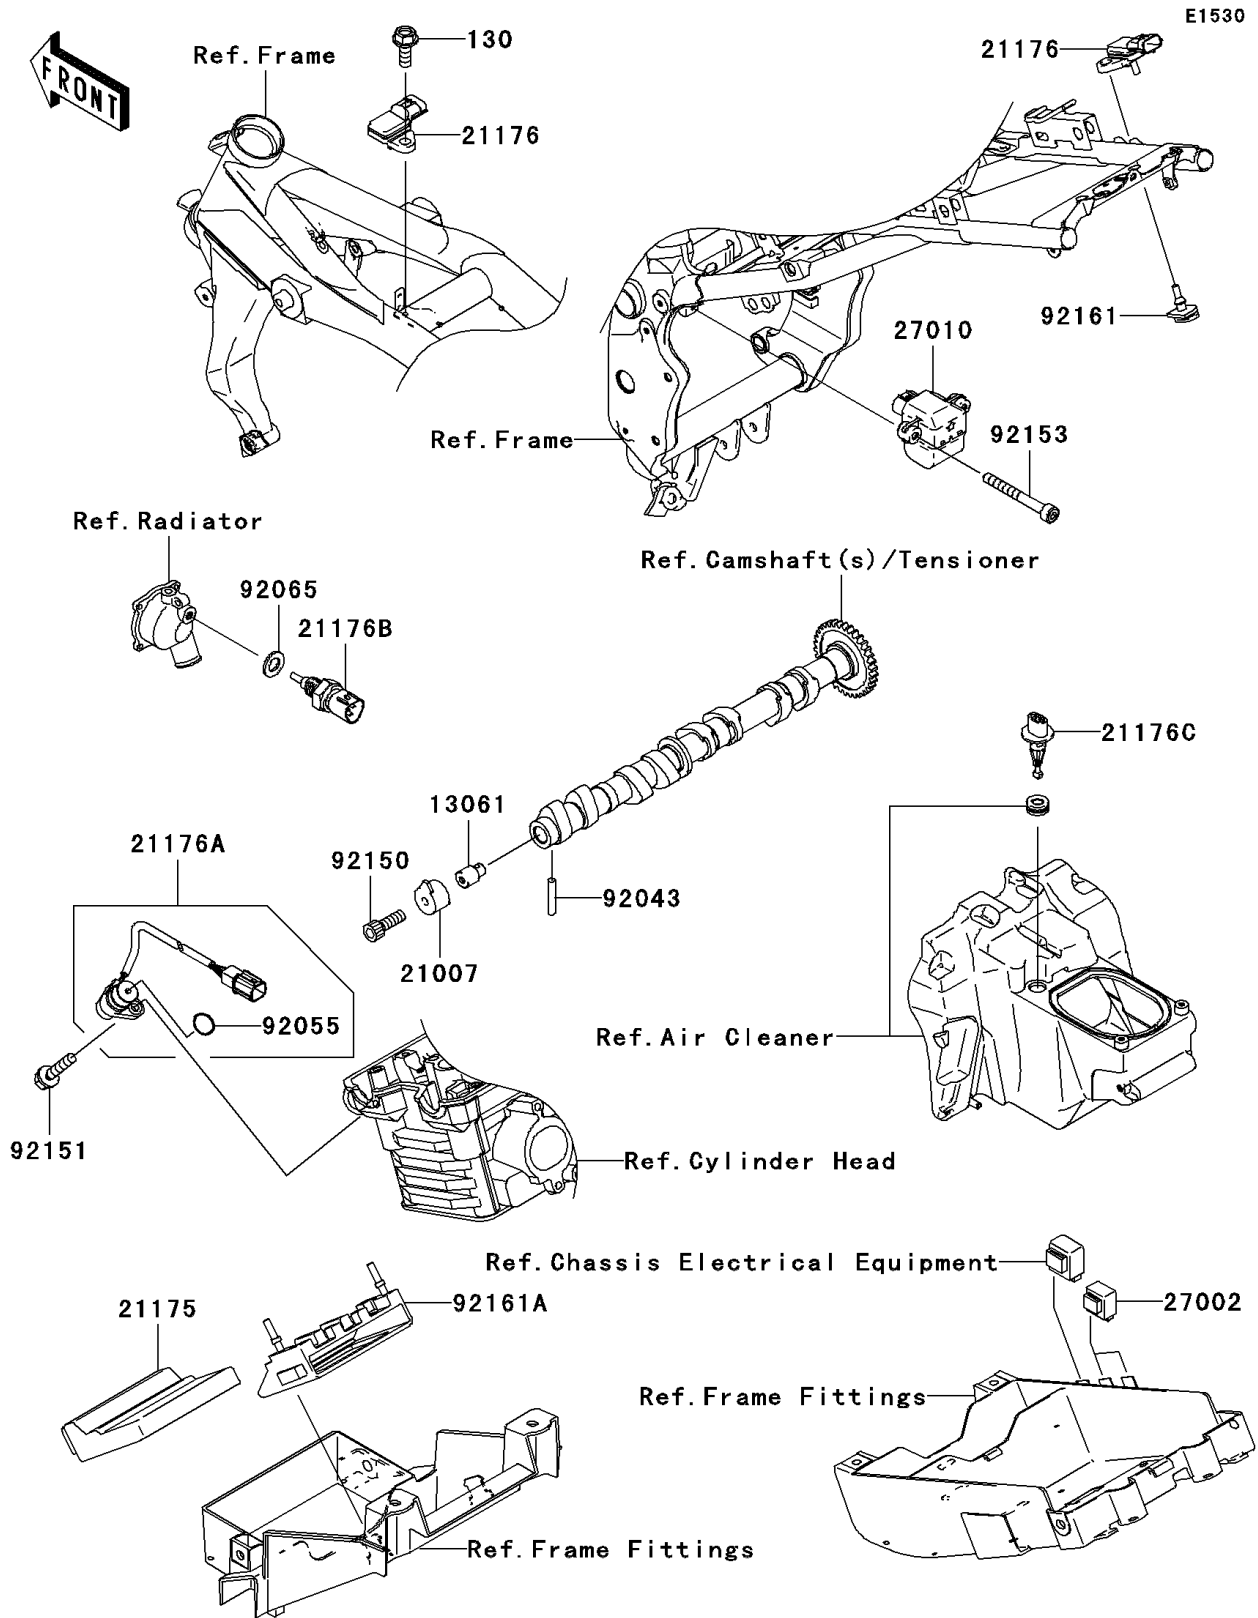

2006 Z1000 PARTS DIAGRAM

Fuel Injection

2006 Z1000 PARTS LIST

Fuel Injection

ITEM NAME	PART NUMBER	QUANTITY
BOLT-FLANGED,6X16 (Ref # 130)	130J0616	1
BOSS,CAM SENSOR (Ref # 13061)	13061-1687	1
ROTOR (Ref # 21007)	21007-0005	1
CONTROL UNIT-ELECTRONIC (Ref # 21175)	21175-0007	1
SENSOR (Ref # 21176)	21176-0058	2
SENSOR (Ref # 21176A)	21176-1077	1
SENSOR,WATER TEMP (Ref # 21176B)	21176-1120	1
SENSOR,AIR TEMP (Ref # 21176C)	21176-2106	1
RELAY-ASSY (Ref # 27002)	27002-1062	2
SWITCH (Ref # 27010)	27010-0007	1
PIN (Ref # 92043)	92043-1575	1
RING-O (Ref # 92055)	92055-1639	1
GASKET,12X22X2 (Ref # 92065)	92065-097	1
BOLT,6X18 (Ref # 92150)	92150-1645	1
BOLT,FLANGED,6X16 (Ref # 92151)	92151-1774	1
BOLT,4X35 (Ref # 92153)	92153-0377	2
DAMPER (Ref # 92161)	92161-0041	1
DAMPER (Ref # 92161A)	92161-0206	1