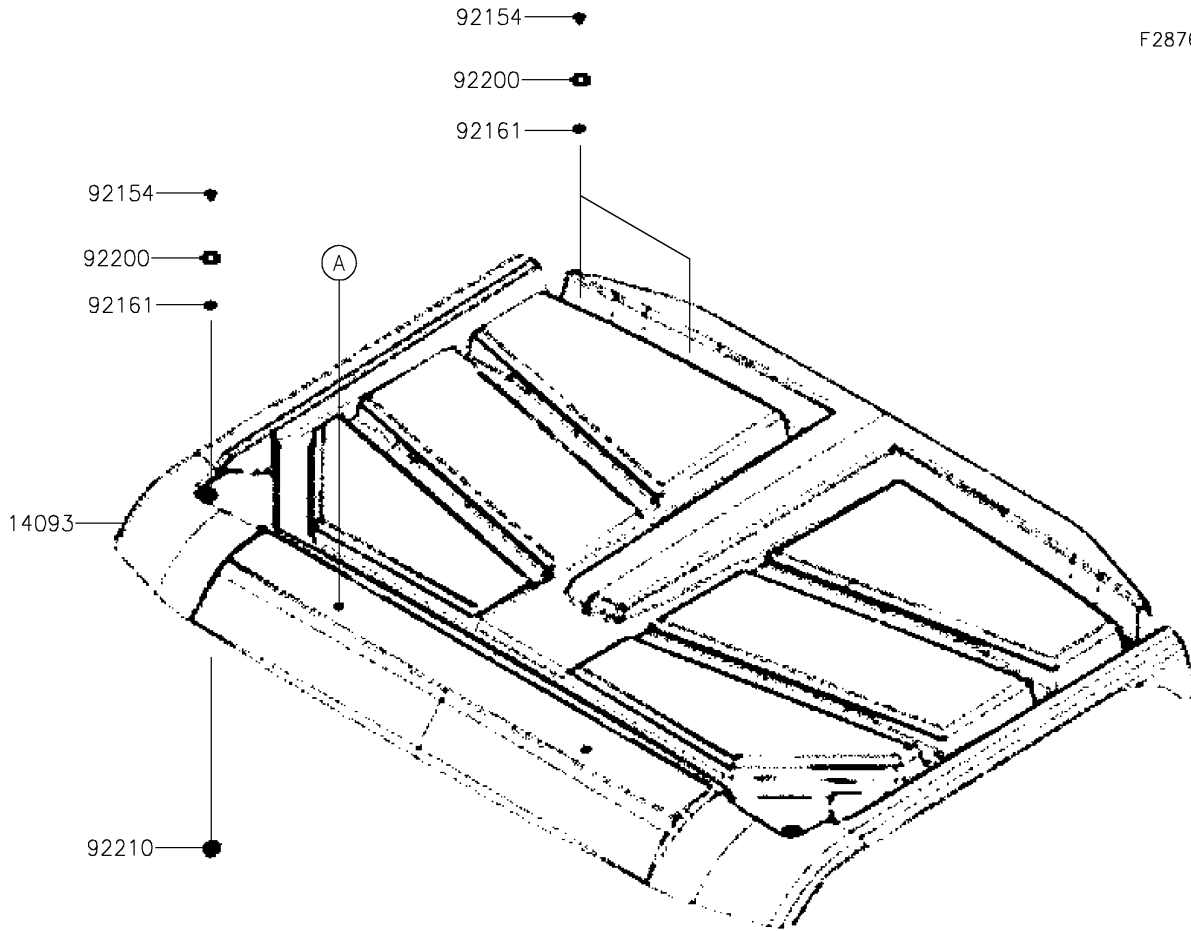

2021 MULE PRO-MX™ EPS CAMO PARTS DIAGRAM

Sun Top

F2876

2021 MULE PRO-MX™ EPS CAMO PARTS LIST

Sun Top

ITEM NAME	PART NUMBER	QUANTITY
COVER,SUNTOP,S.BLACK (Ref # 14093)	14093-Y045-933	1
STAY,SUNTOP BOTTOM (Ref # 35063)	35063-Y045	2
STAY,SUNTOP TOP (Ref # 35063A)	35063-Y046	2
COLLAR (Ref # 92152)	92152-Y074	4
BOLT,FLANGE,6MM (Ref # 92154)	92154-Y213	6
DAMPER (Ref # 92161)	92161-Y056	10
DAMPER (Ref # 92161A)	92161-Y057	2
WASHER,10.5MM (Ref # 92200)	92200-Y100	6
NUT,6MM (Ref # 92210)	92210-Y026	2
NUT,6MM (Ref # 92210A)	92210-Y087	4