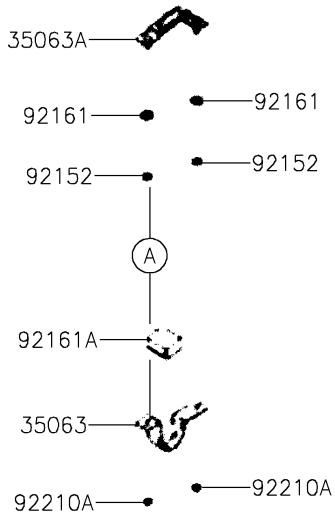

2021 MULE PRO-MX™ EPS CAMO PARTS DIAGRAM

Sun Top

F2876

2021 MULE PRO-MX™ EPS CAMO PARTS LIST

Sun Top

ITEM NAME	PART NUMBER	QUANTITY
COVER,SUNTOP,S.BLACK (Ref # 14093)	14093-Y045-933	1
STAY,SUNTOP BOTTOM (Ref # 35063)	35063-Y045	2
STAY,SUNTOP TOP (Ref # 35063A)	35063-Y046	2
COLLAR (Ref # 92152)	92152-Y074	4
BOLT,FLANGE,6MM (Ref # 92154)	92154-Y213	6
DAMPER (Ref # 92161)	92161-Y056	10
DAMPER (Ref # 92161A)	92161-Y057	2
WASHER,10.5MM (Ref # 92200)	92200-Y100	6
NUT,6MM (Ref # 92210)	92210-Y026	2
NUT,6MM (Ref # 92210A)	92210-Y087	4