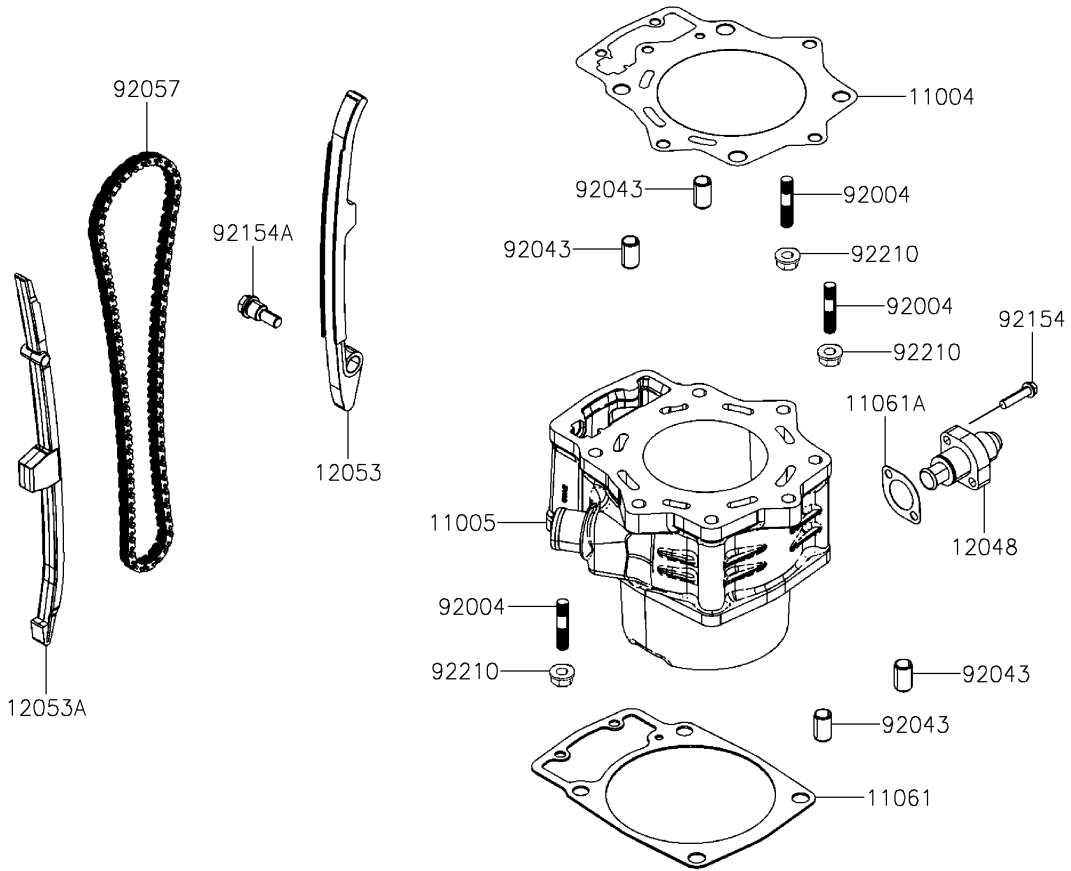

2022 Mule PRO-MX PARTS DIAGRAM

Cylinder/Piston(s)

E1120

2022 Mule PRO-MX PARTS LIST

Cylinder/Piston(s)

ITEM NAME	PART NUMBER	QUANTITY
GASKET-HEAD (Ref # 11004)	11004-Y006	1
CYLINDER-ENGINE (Ref # 11005)	11005-Y006	1
GASKET,CYLINDER BASE (Ref # 11061)	11061-Y062	1
GASKET,TENSIONER (Ref # 11061A)	11061-Y063	1
TENSIONER-ASSY (Ref # 12048)	12048-Y007	1
GUIDE-CHAIN,TENSIONER (Ref # 12053)	12053-Y011	1
GUIDE-CHAIN,CAM CHAIN (Ref # 12053A)	12053-Y012	1
PISTON-ENGINE (Ref # 13001)	13001-Y006	1
PIN-PISTON (Ref # 13002)	13002-Y006	1
RING-SET-PISTON (Ref # 13008)	13008-Y006	1
CRANKSHAFT-COMP (Ref # 13031)	13031-Y006	1
STUD,8X40 (Ref # 92004)	92004-Y019	3
RING-SNAP (Ref # 92033)	92033-Y044	2
KEY,WOODRUFF (Ref # 92038)	92038-Y004	1
PIN,12X20 (Ref # 92043)	92043-Y027	4
CHAIN,CAM (Ref # 92057)	92057-Y011	1
BOLT,FLANGE,6X25 (Ref # 92154)	92154-Y066	2
BOLT,CAM CHAIN TENSIONER (Ref # 92154A)	92154-Y164	1
NUT,8MM (Ref # 92210)	92210-Y028	3