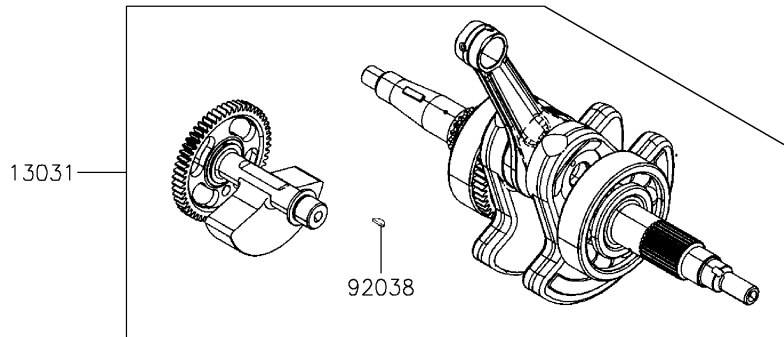

2022 Mule PRO-MX PARTS DIAGRAM

Cylinder/Piston(s)

E1120

2022 Mule PRO-MX PARTS LIST

Cylinder/Piston(s)

ITEM NAME	PART NUMBER	QUANTITY
GASKET-HEAD (Ref # 11004)	11004-Y006	1
CYLINDER-ENGINE (Ref # 11005)	11005-Y006	1
GASKET,CYLINDER BASE (Ref # 11061)	11061-Y062	1
GASKET,TENSIONER (Ref # 11061A)	11061-Y063	1
TENSIONER-ASSY (Ref # 12048)	12048-Y007	1
GUIDE-CHAIN,TENSIONER (Ref # 12053)	12053-Y011	1
GUIDE-CHAIN,CAM CHAIN (Ref # 12053A)	12053-Y012	1
PISTON-ENGINE (Ref # 13001)	13001-Y006	1
PIN-PISTON (Ref # 13002)	13002-Y006	1
RING-SET-PISTON (Ref # 13008)	13008-Y006	1
CRANKSHAFT-COMP (Ref # 13031)	13031-Y006	1
STUD,8X40 (Ref # 92004)	92004-Y019	3
RING-SNAP (Ref # 92033)	92033-Y044	2
KEY,WOODRUFF (Ref # 92038)	92038-Y004	1
PIN,12X20 (Ref # 92043)	92043-Y027	4
CHAIN,CAM (Ref # 92057)	92057-Y011	1
BOLT,FLANGE,6X25 (Ref # 92154)	92154-Y066	2
BOLT,CAM CHAIN TENSIONER (Ref # 92154A)	92154-Y164	1
NUT,8MM (Ref # 92210)	92210-Y028	3