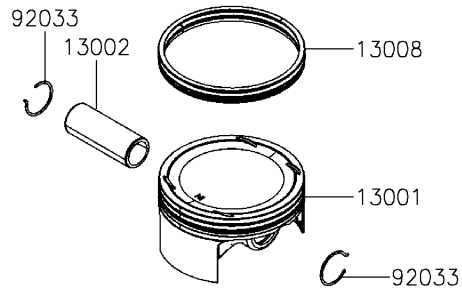

2022 Mule PRO-MX PARTS DIAGRAM

Cylinder/Piston(s)

E1120

2022 Mule PRO-MX PARTS LIST

Cylinder/Piston(s)

ITEM NAME	PART NUMBER	QUANTITY
GASKET-HEAD (Ref # 11004)	11004-Y006	1
CYLINDER-ENGINE (Ref # 11005)	11005-Y006	1
GASKET,CYLINDER BASE (Ref # 11061)	11061-Y062	1
GASKET,TENSIONER (Ref # 11061A)	11061-Y063	1
TENSIONER-ASSY (Ref # 12048)	12048-Y007	1
GUIDE-CHAIN,TENSIONER (Ref # 12053)	12053-Y011	1
GUIDE-CHAIN,CAM CHAIN (Ref # 12053A)	12053-Y012	1
PISTON-ENGINE (Ref # 13001)	13001-Y006	1
PIN-PISTON (Ref # 13002)	13002-Y006	1
RING-SET-PISTON (Ref # 13008)	13008-Y006	1
CRANKSHAFT-COMP (Ref # 13031)	13031-Y006	1
STUD,8X40 (Ref # 92004)	92004-Y019	3
RING-SNAP (Ref # 92033)	92033-Y044	2
KEY,WOODRUFF (Ref # 92038)	92038-Y004	1
PIN,12X20 (Ref # 92043)	92043-Y027	4
CHAIN,CAM (Ref # 92057)	92057-Y011	1
BOLT,FLANGE,6X25 (Ref # 92154)	92154-Y066	2
BOLT,CAM CHAIN TENSIONER (Ref # 92154A)	92154-Y164	1
NUT,8MM (Ref # 92210)	92210-Y028	3