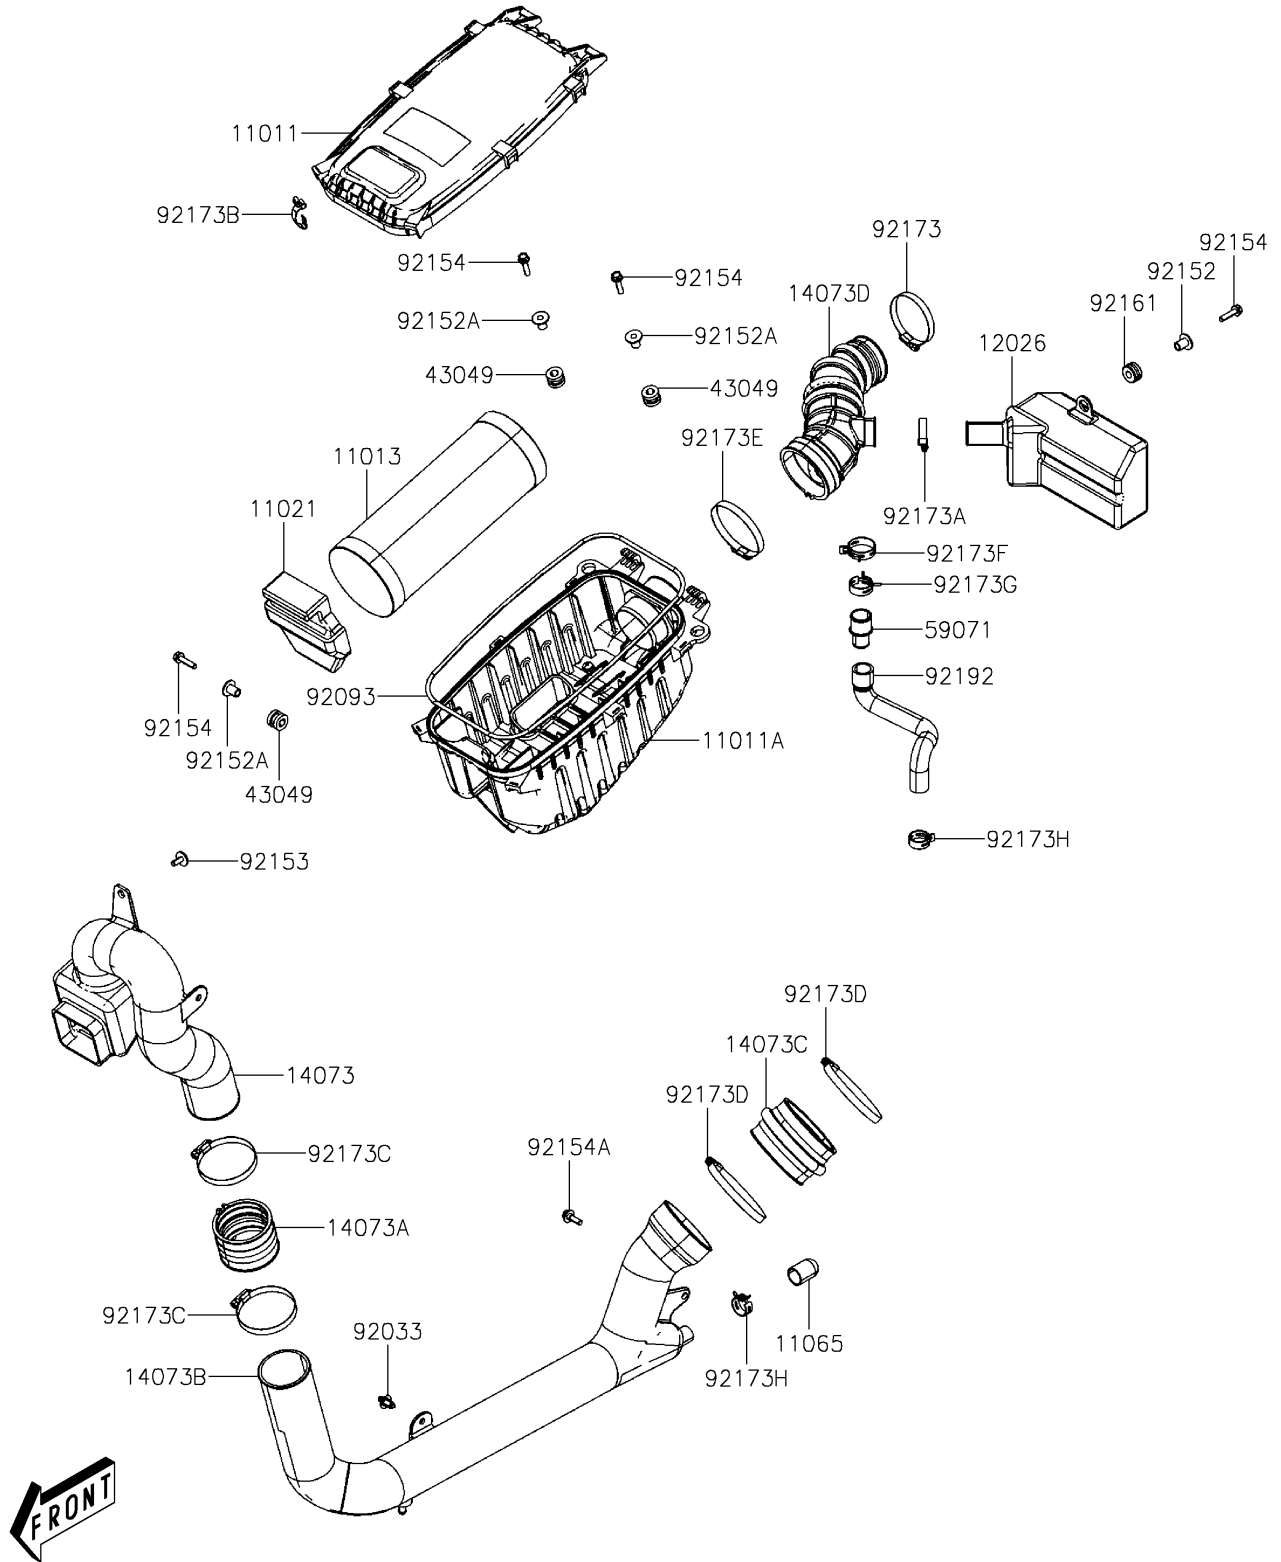

2021 MULE PRO-MX™ PARTS DIAGRAM

Air Cleaner

E1130

2021 MULE PRO-MX™ PARTS LIST

Air Cleaner

ITEM NAME	PART NUMBER	QUANTITY
CASE-AIR FILTER,UPP (Ref # 11011)	11011-Y012	1
CASE-AIR FILTER,LWR (Ref # 11011A)	11011-Y013	1
ELEMENT-AIR FILTER (Ref # 11013)	11013-Y005	1
CASE-ASSY,AIR FILTER (Ref # 11021)	11021-Y002	1
CAP,DRAIN (Ref # 11065)	11065-Y036	1
CHAMBER,NOISE SILENCE (Ref # 12026)	12026-Y002	1
DUCT,INTAKE (Ref # 14073)	14073-Y018	1
DUCT,JOINT (Ref # 14073A)	14073-Y019	1
DUCT,INTAKE (Ref # 14073B)	14073-Y020	1
DUCT,JOINT (Ref # 14073C)	14073-Y021	1
DUCT,CHAMBER (Ref # 14073D)	14073-Y022	1
PACKING (Ref # 43049)	43049-Y006	3
JOINT (Ref # 59071)	59071-Y009	1
RING-SNAP (Ref # 92033)	92033-Y033	1
SEAL,AIR FILTER (Ref # 92093)	92093-Y031	1
COLLAR (Ref # 92152)	92152-Y013	1
COLLAR (Ref # 92152A)	92152-Y056	3
BOLT,6X16 (Ref # 92153)	92153-Y018	1
BOLT,FLANGE,6X25 (Ref # 92154)	92154-Y130	4
BOLT,FLANGE,6MM (Ref # 92154A)	92154-Y180	1
DAMPER (Ref # 92161)	92161-Y046	1
CLAMP (Ref # 92173)	92173-Y030	1
CLAMP (Ref # 92173A)	92173-Y031	1
CLAMP (Ref # 92173B)	92173-Y063	6
CLAMP (Ref # 92173C)	92173-Y065	2
CLAMP (Ref # 92173D)	92173-Y066	2
CLAMP (Ref # 92173E)	92173-Y074	1
CLAMP (Ref # 92173F)	92173-Y079	1
CLAMP (Ref # 92173G)	92173-Y080	1

2021 MULE PRO-MX™ PARTS LIST

Air Cleaner

ITEM NAME	PART NUMBER	QUANTITY
CLAMP (Ref # 92173H)	92173-Y082	2
TUBE,BREATHER (Ref # 92192)	92192-Y068	1