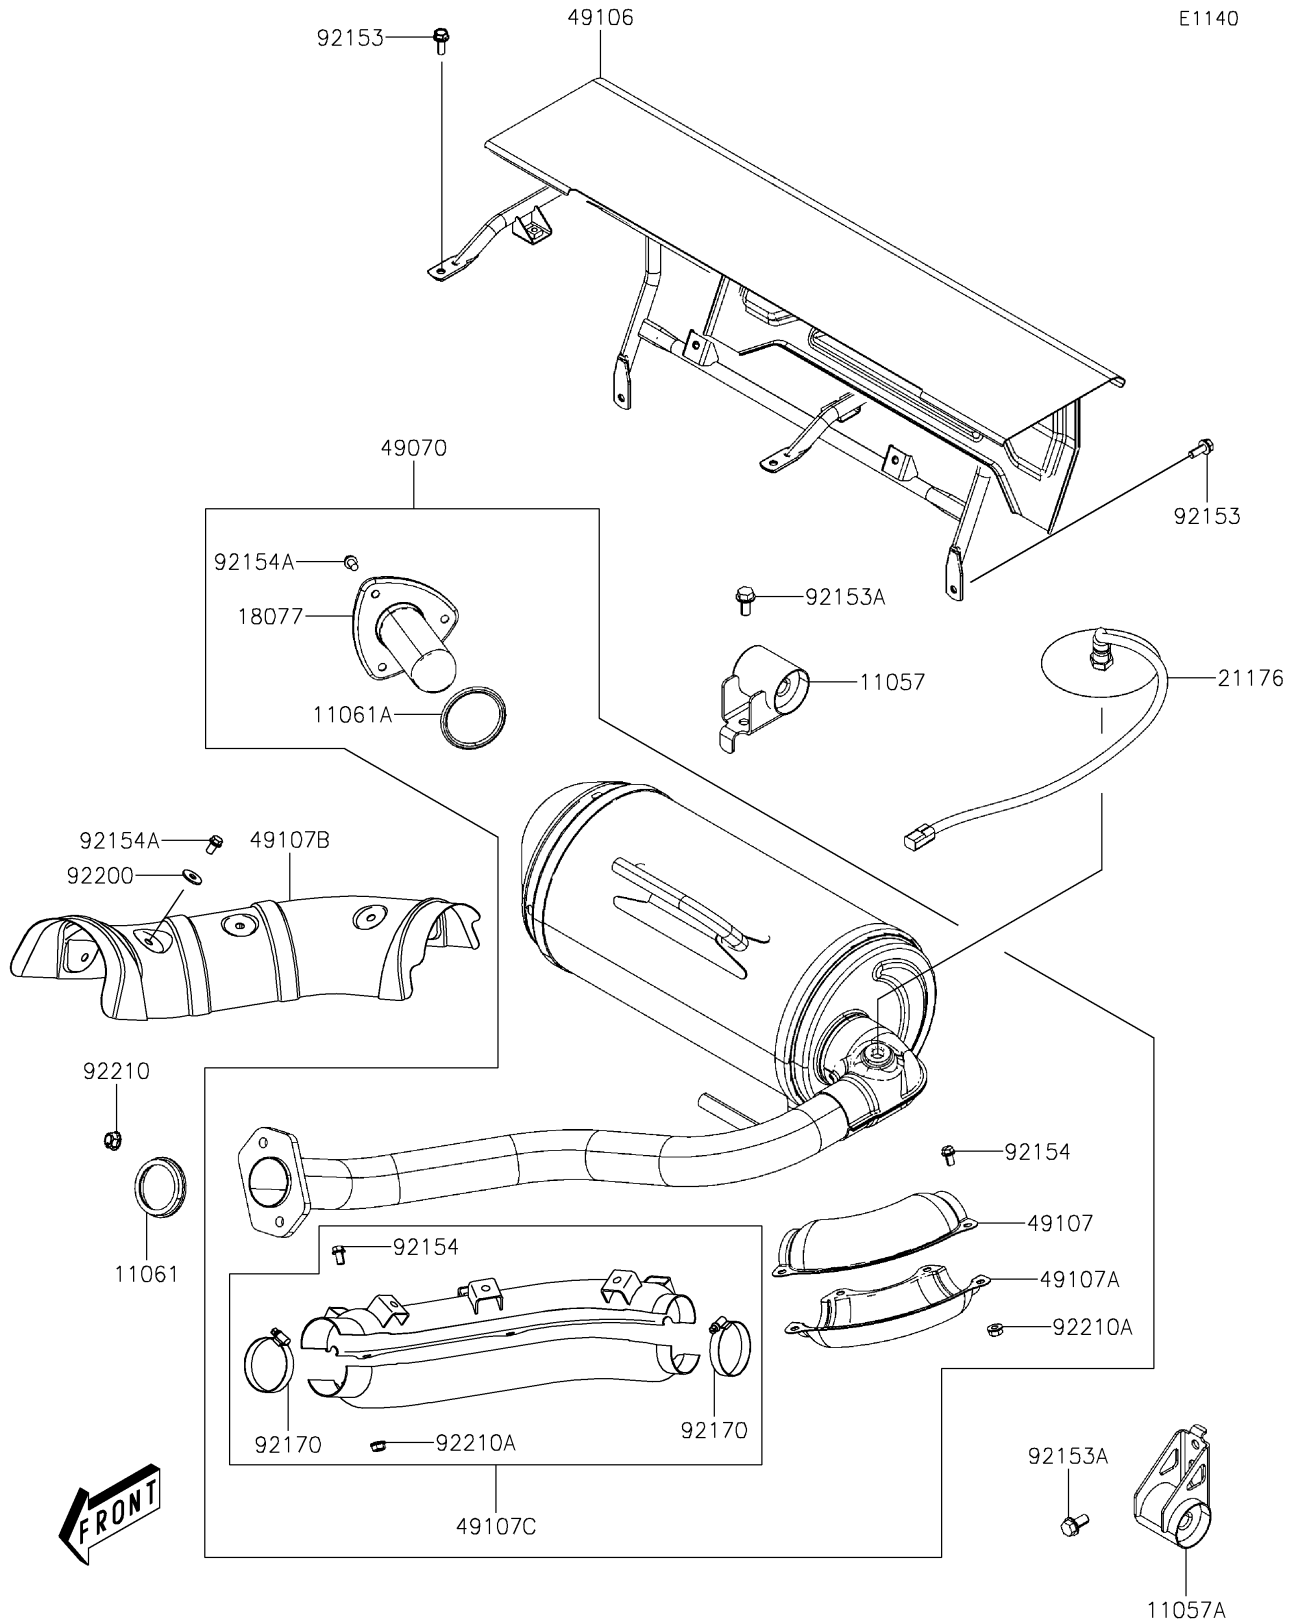

2021 MULE PRO-MX™ PARTS DIAGRAM

Muffler(s)

2021 MULE PRO-MX™ PARTS LIST

Muffler(s)

ITEM NAME	PART NUMBER	QUANTITY
BRACKET (Ref # 11057)	11057-Y001	1
BRACKET (Ref # 11057A)	11057-Y002	1
GASKET,EXHAUST PIPE (Ref # 11061)	11061-Y065	1
GASKET,SPARK ARRESTER (Ref # 11061A)	11061-Y066	1
ARRESTER-SPARK (Ref # 18077)	18077-Y003	1
SENSOR,OXYGEN (Ref # 21176)	21176-0936	1
MUFFLER-COMP (Ref # 49070)	49070-Y001	1
COVER-MUFFLER (Ref # 49106)	49106-Y005	1
COVER-EXHAUST PIPE,RR,UPP (Ref # 49107)	49107-Y005	1
COVER-EXHAUST PIPE,RR,LWR (Ref # 49107A)	49107-Y006	1
COVER-EXHAUST PIPE,UPP (Ref # 49107B)	49107-Y009	1
COVER-EXHAUST PIPE,FR,UPP&LWR (Ref # 49107C)	49107-Y010	1
BOLT,FLANGE,6X12 (Ref # 92153)	92153-Y023	4
BOLT,FLANGE,8X16 (Ref # 92153A)	92153-Y032	2
BOLT,FLANGE,6X10 (Ref # 92154)	92154-Y166	6
BOLT,FLANGE,6X12 (Ref # 92154A)	92154-Y225	9
CLAMP (Ref # 92170)	92170-1674	2
WASHER,6.5X17.7X1.5 (Ref # 92200)	92200-Y104	6
NUT,8MM (Ref # 92210)	92210-Y076	2
NUT,FLANGE,6MM (Ref # 92210A)	92210-Y098	6