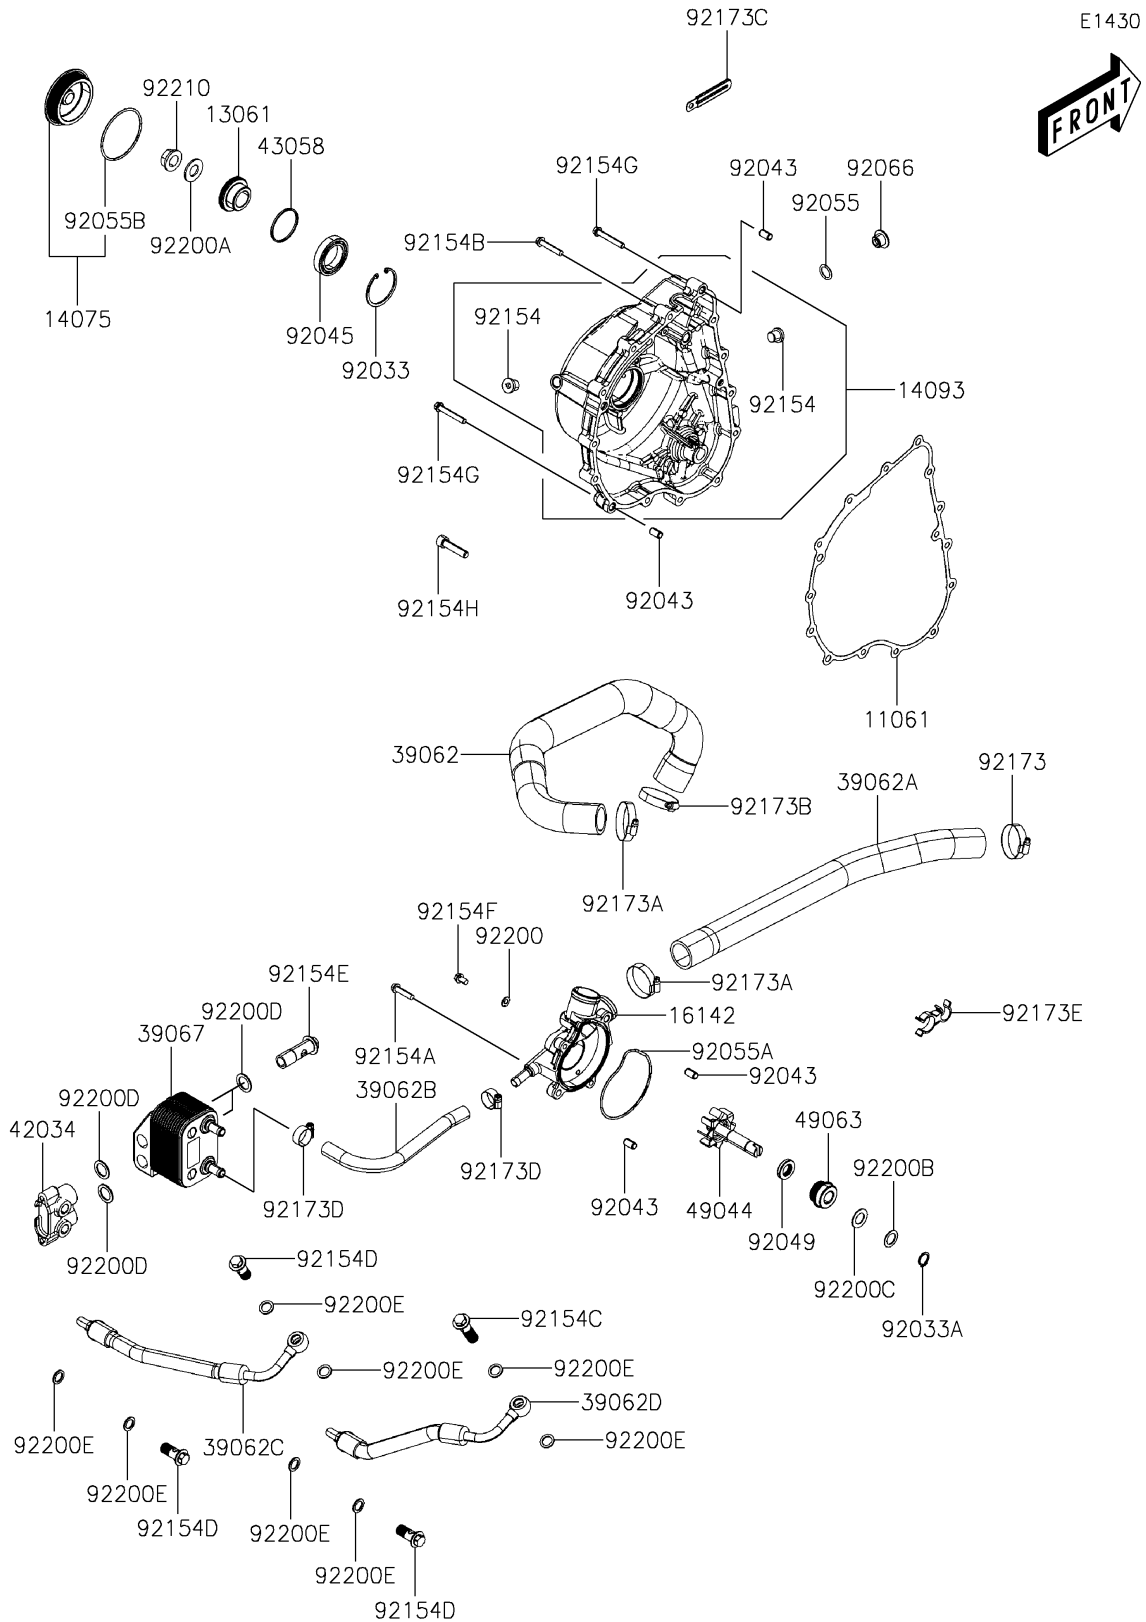

2021 MULE PRO-MX™ PARTS DIAGRAM

Engine Cover(s)

E1430