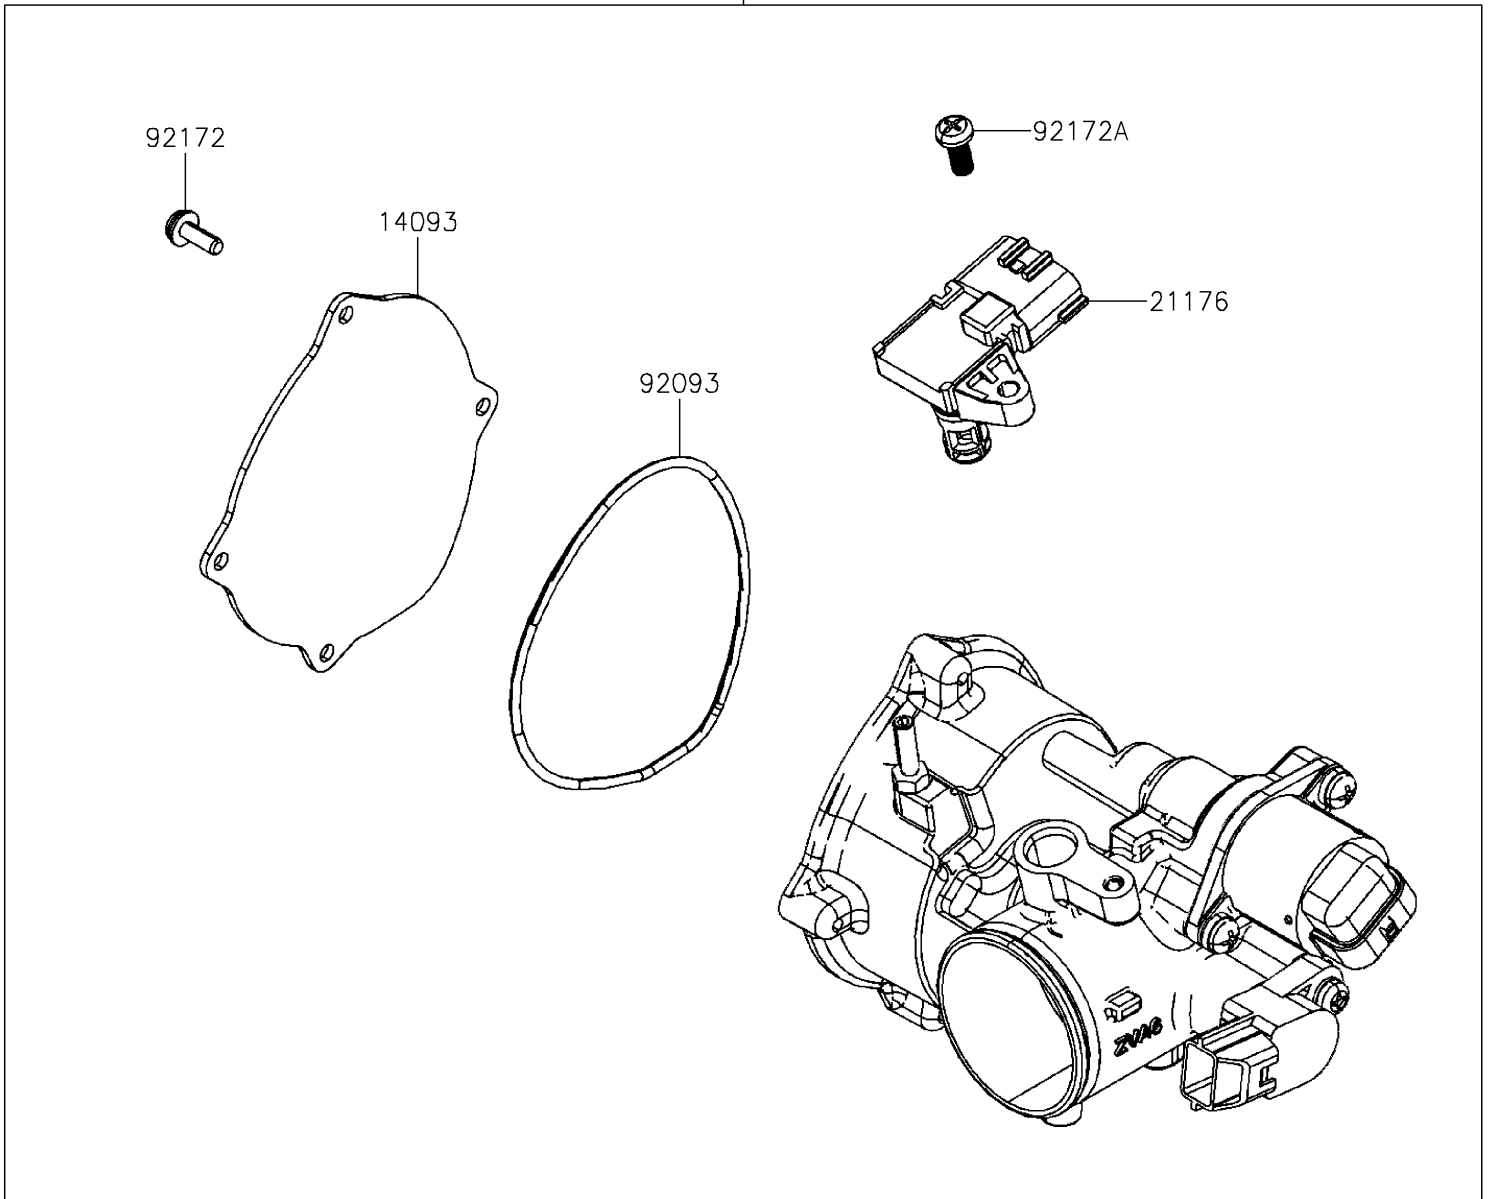

2021 MULE PRO-MX™ PARTS DIAGRAM

Throttle

E1510

16163

2021 MULE PRO-MX™ PARTS LIST

Throttle

ITEM NAME	PART NUMBER	QUANTITY
COVER,WIRE STAY (Ref # 14093)	14093-Y047	1
THROTTLE-ASSY (Ref # 16163)	16163-Y006	1
SENSOR,PRESSURE (Ref # 21176)	21176-Y012	1
SEAL,WIRE STAY COVER (Ref # 92093)	92093-Y047	1
SCREW,TAPPING,4X12 (Ref # 92172)	92172-Y085	4
SCREW,PAN,4X12 (Ref # 92172A)	92172-Y086	1