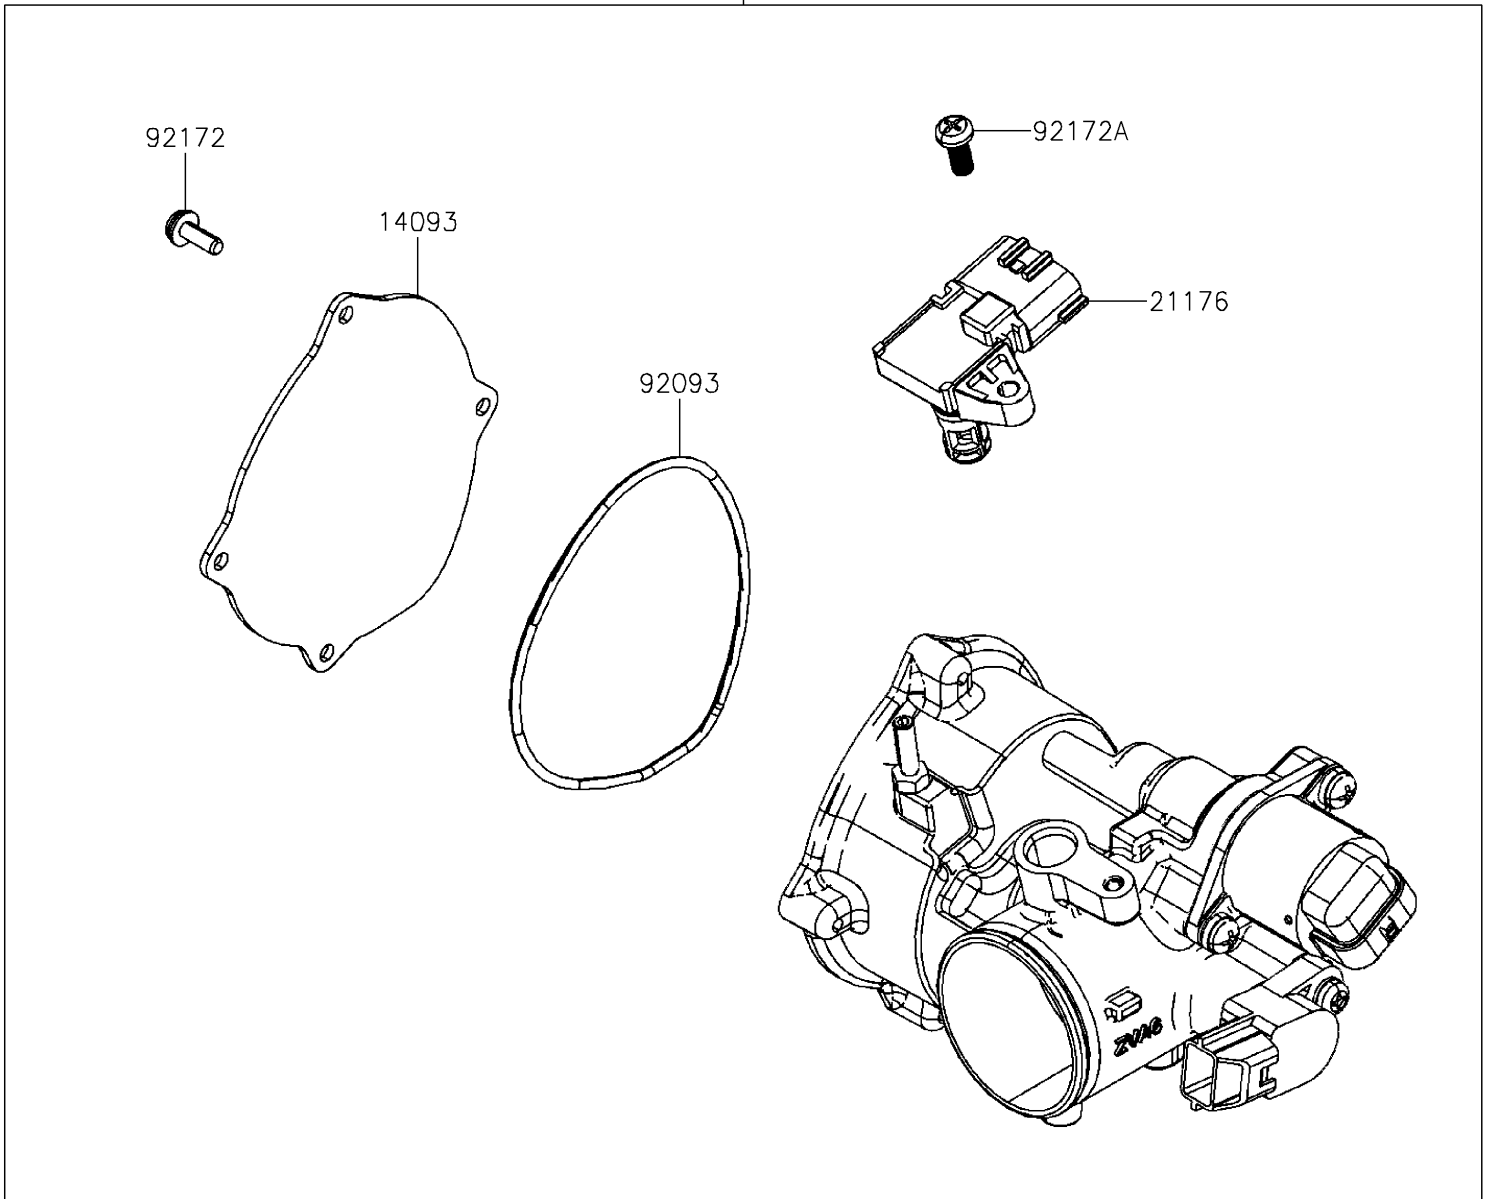

# 2022 MULE PRO-MX™ PARTS DIAGRAM

Throttle

E1510

16163

# 2022 MULE PRO-MX™ PARTS LIST

Throttle

ITEM NAME	PART NUMBER	QUANTITY
-----------	-------------	----------