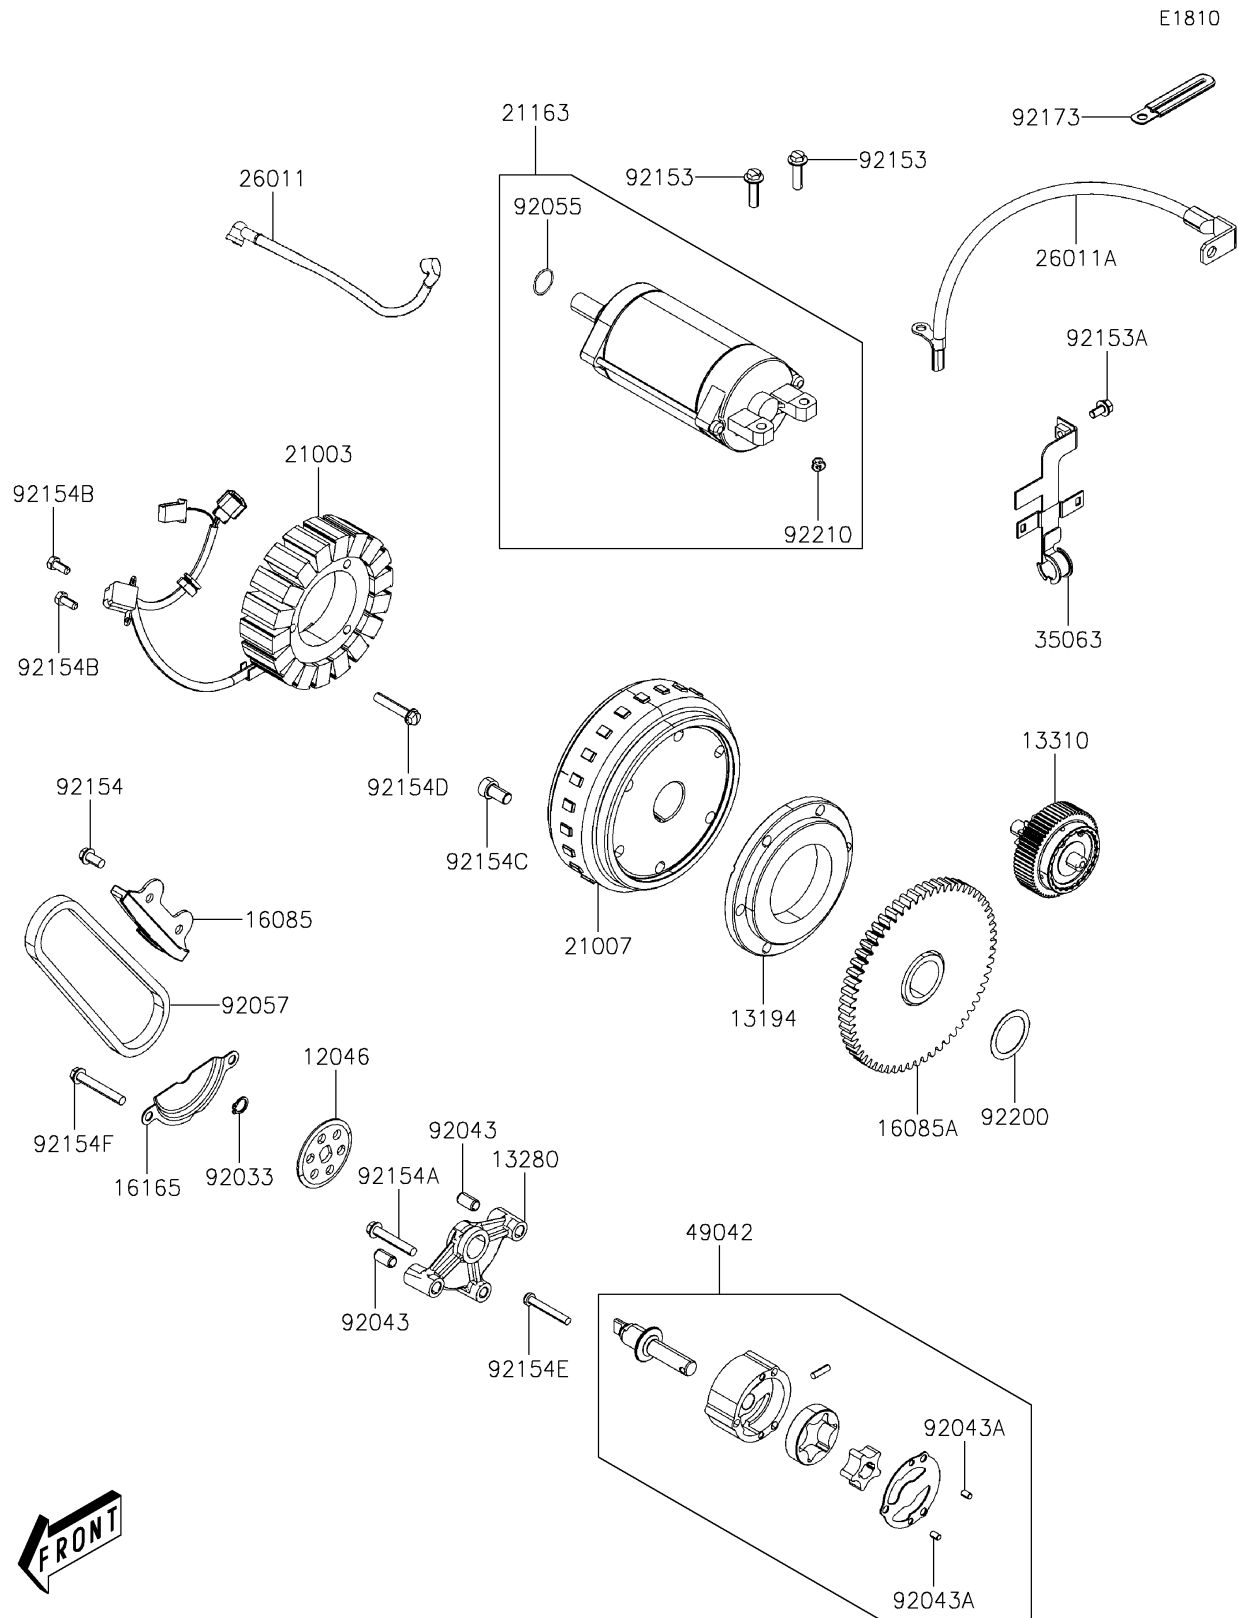

2022 Mule PRO-MX PARTS DIAGRAM

Generator