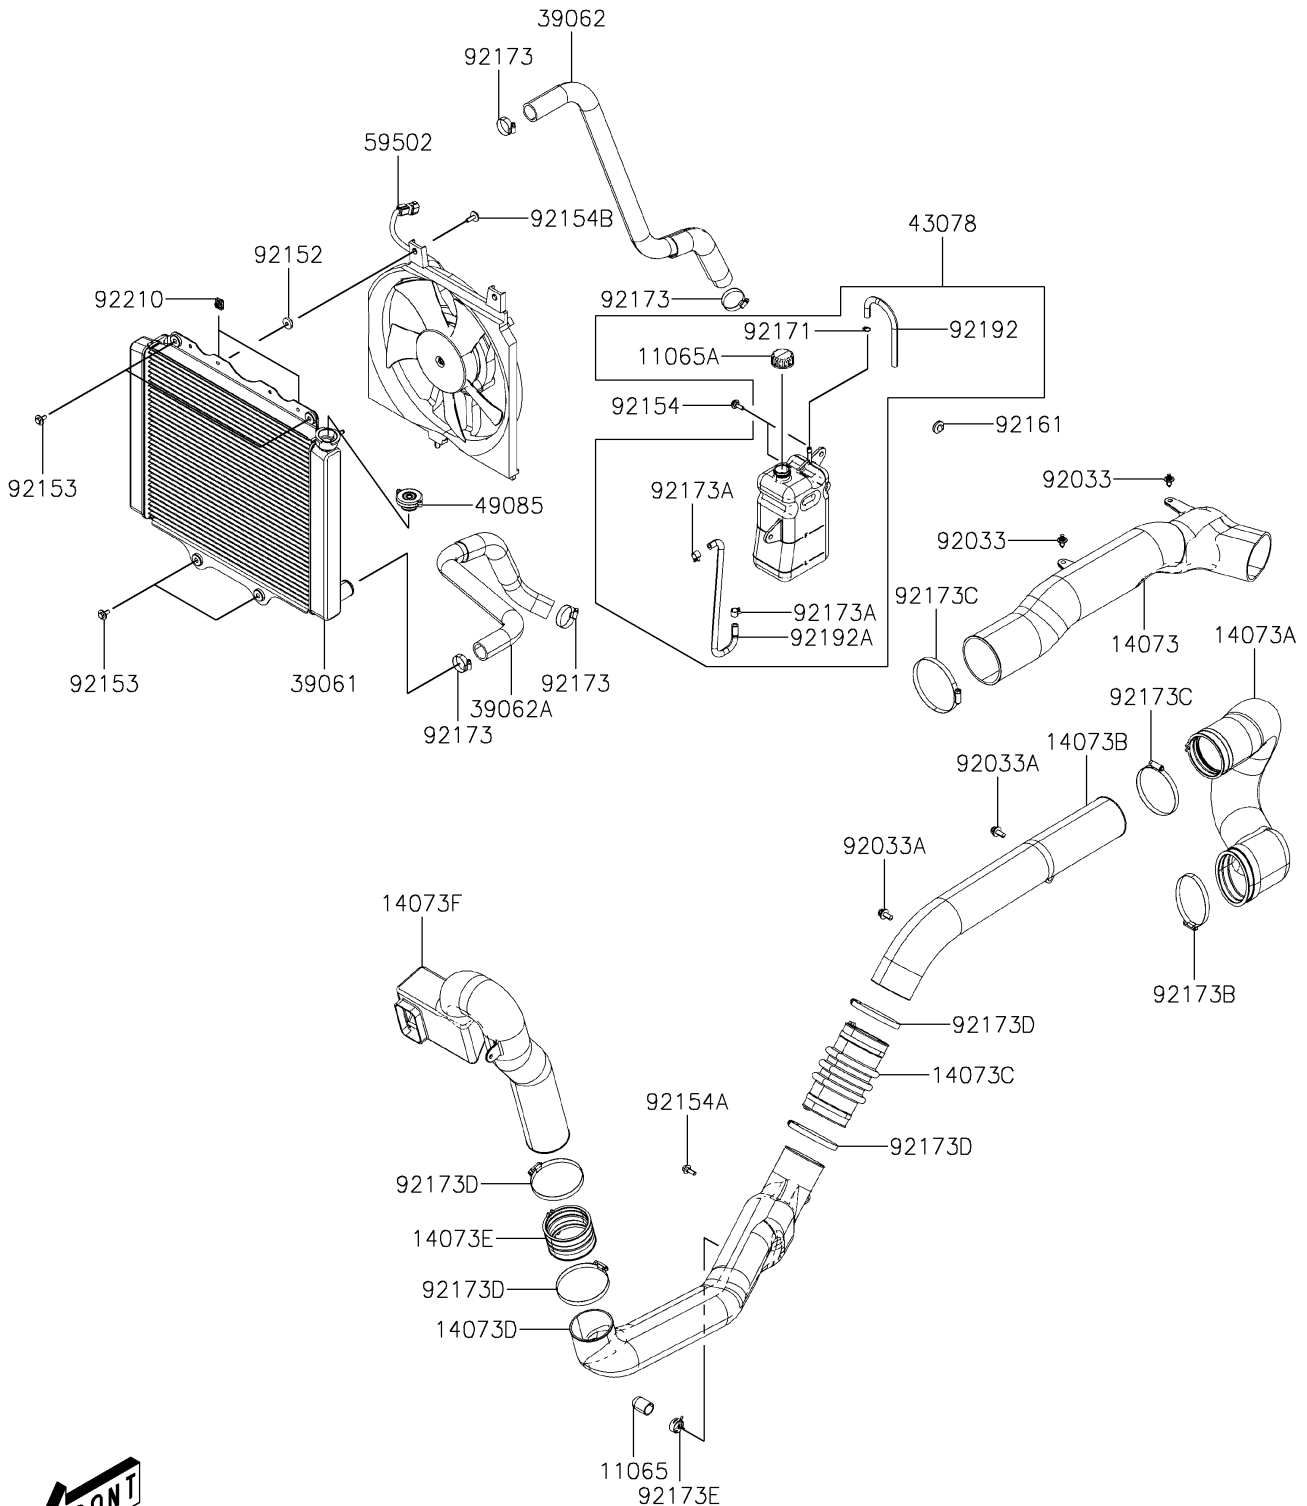

2022 MULE PRO-MX™ PARTS DIAGRAM

Cooling

E3035

2022 MULE PRO-MX™ PARTS LIST

Cooling

ITEM NAME	PART NUMBER	QUANTITY
CAP,DRAIN (Ref # 11065)	11065-Y036	1
CAP,RESERVE TANK (Ref # 11065A)	11065-Y037	1
DUCT (Ref # 14073)	14073-Y011	1
DUCT,INTAKE (Ref # 14073A)	14073-Y012	1
DUCT,INTAKE (Ref # 14073B)	14073-Y013	1
DUCT,INTAKE (Ref # 14073C)	14073-Y014	1
DUCT,INTAKE (Ref # 14073D)	14073-Y015	1
DUCT,INTAKE (Ref # 14073E)	14073-Y016	1
DUCT,INTAKE (Ref # 14073F)	14073-Y017	1
RADIATOR-ASSY (Ref # 39061)	39061-Y004	1
HOSE-COOLING (Ref # 39062)	39062-Y016	1
HOSE-COOLING (Ref # 39062A)	39062-Y017	1
RESERVOIR (Ref # 43078)	43078-Y004	1
CAP-ASSY-PRESSURE (Ref # 49085)	49085-Y005	1
FAN-ASSY (Ref # 59502)	59502-Y003	1
RING-SNAP (Ref # 92033)	92033-Y033	2
RING-SNAP (Ref # 92033A)	92033-Y035	2
COLLAR (Ref # 92152)	92152-Y072	2
BOLT,6X20 (Ref # 92153)	92153-Y019	4
BOLT,6X18 (Ref # 92154)	92154-Y177	2
BOLT,FLANGE,6MM (Ref # 92154A)	92154-Y180	1
BOLT,6X22 (Ref # 92154B)	92154-Y191	2
DAMPER (Ref # 92161)	92161-Y048	1
CLAMP (Ref # 92171)	92171-Y011	1
CLAMP,28.6MM (Ref # 92173)	92173-1205	4
CLAMP,10.5 (Ref # 92173A)	92173-Y023	2
CLAMP (Ref # 92173B)	92173-Y062	1
CLAMP (Ref # 92173C)	92173-Y064	2
CLAMP (Ref # 92173D)	92173-Y066	4

2022 MULE PRO-MX™ PARTS LIST

Cooling

ITEM NAME	PART NUMBER	QUANTITY
CLAMP (Ref # 92173E)	92173-Y082	1
TUBE,DRAIN (Ref # 92192)	92192-Y069	1
TUBE (Ref # 92192A)	92192-Y070	1
NUT,6MM (Ref # 92210)	92210-Y089	2