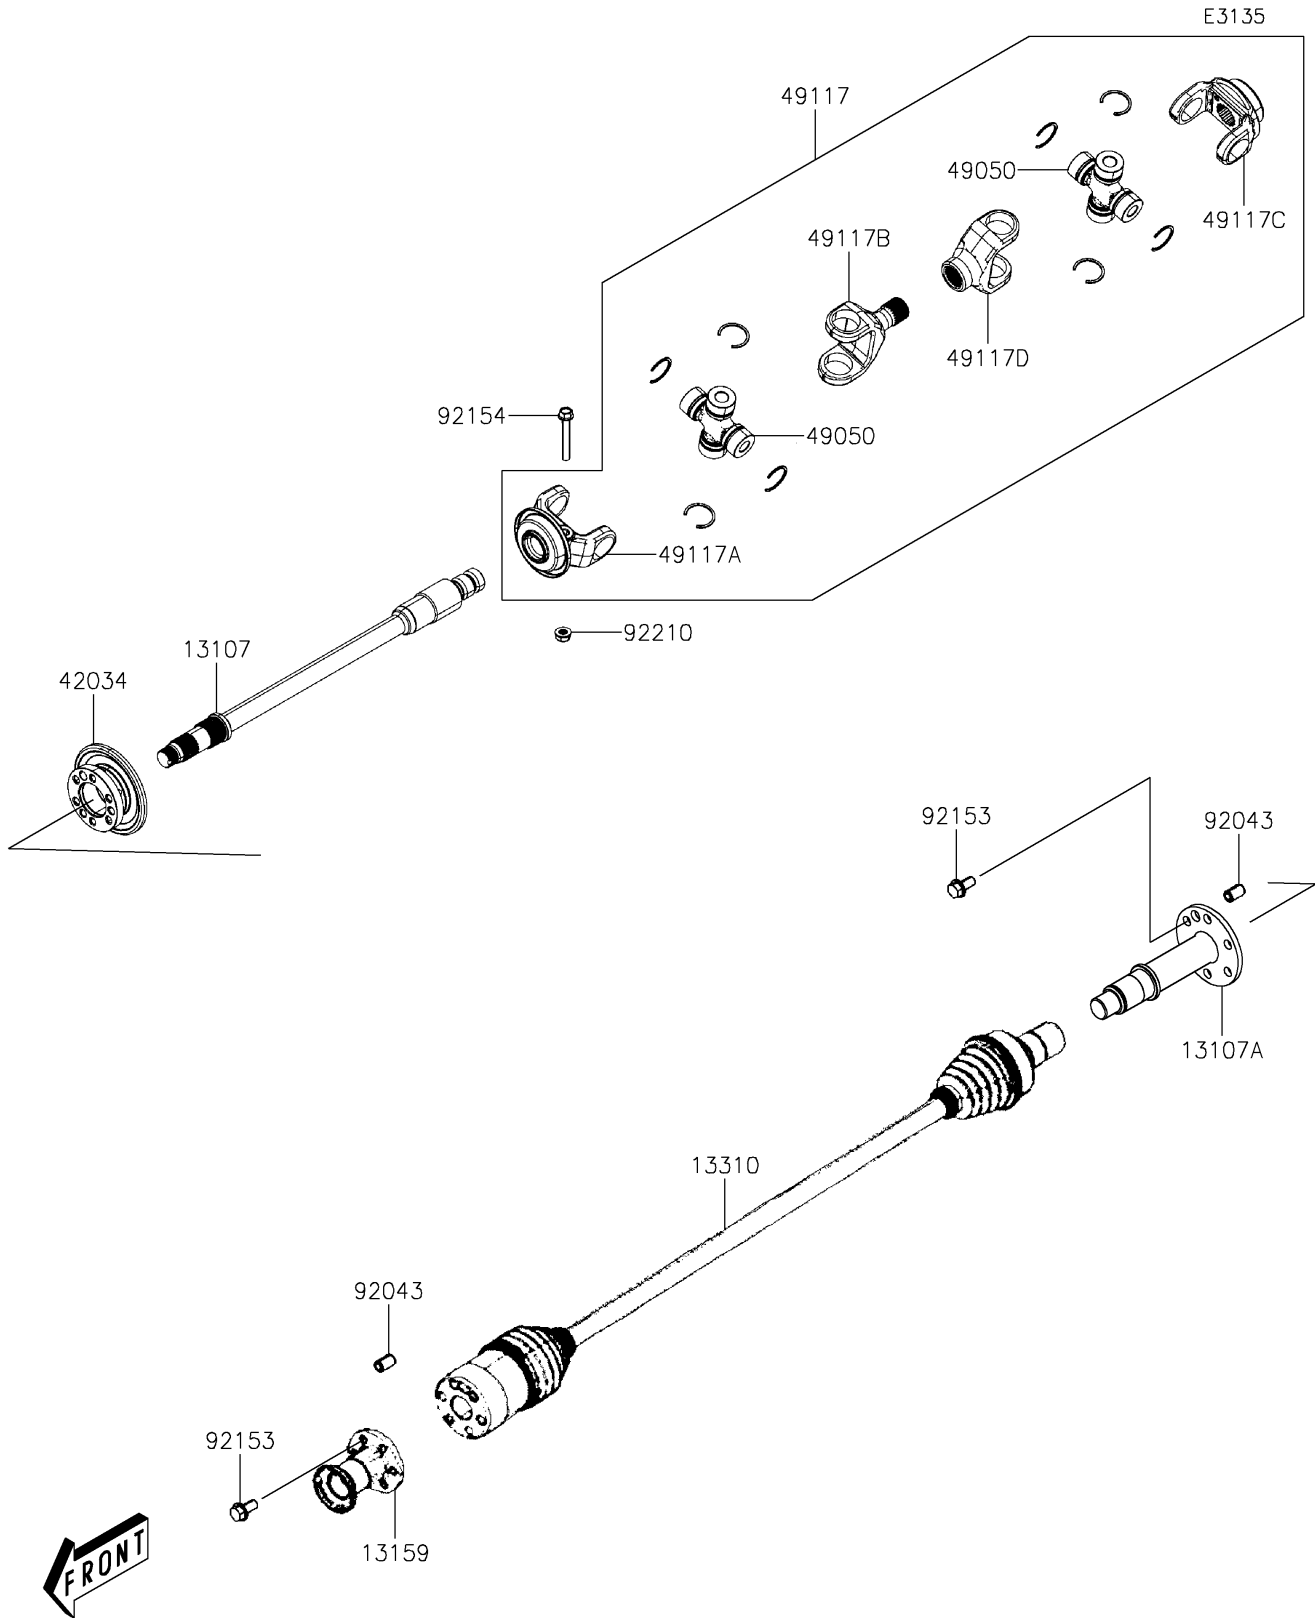

# 2021 MULE PRO-MX™ PARTS DIAGRAM

Drive Shaft-Propeller

## 2021 MULE PRO-MX™ PARTS LIST

### Drive Shaft-Propeller

ITEM NAME	PART NUMBER	QUANTITY
SHAFT,FINAL (Ref # 13107)	13107-Y027	1
SHAFT (Ref # 13107A)	13107-Y030	1
CONNECTOR,FR PROPELLER SHAFT (Ref # 13159)	13159-Y002	1
SHAFT-ASSY,PROPELLER (Ref # 13310)	13310-Y003	1
COUPLING (Ref # 42034)	42034-Y003	1
SPIDER (Ref # 49050)	49050-Y001	2
YOKE,DRIVE FRONT ASSY (Ref # 49117)	49117-Y001	1
YOKE (Ref # 49117A)	49117-Y002	1
YOKE (Ref # 49117B)	49117-Y003	1
YOKE (Ref # 49117C)	49117-Y004	1
YOKE (Ref # 49117D)	49117-Y005	1
PIN,10X16 (Ref # 92043)	92043-Y046	2
BOLT,FLANGE,8X16 (Ref # 92153)	92153-Y032	12
BOLT,SPECIAL,8X52 (Ref # 92154)	92154-Y168	1
NUT,8MM (Ref # 92210)	92210-Y076	1