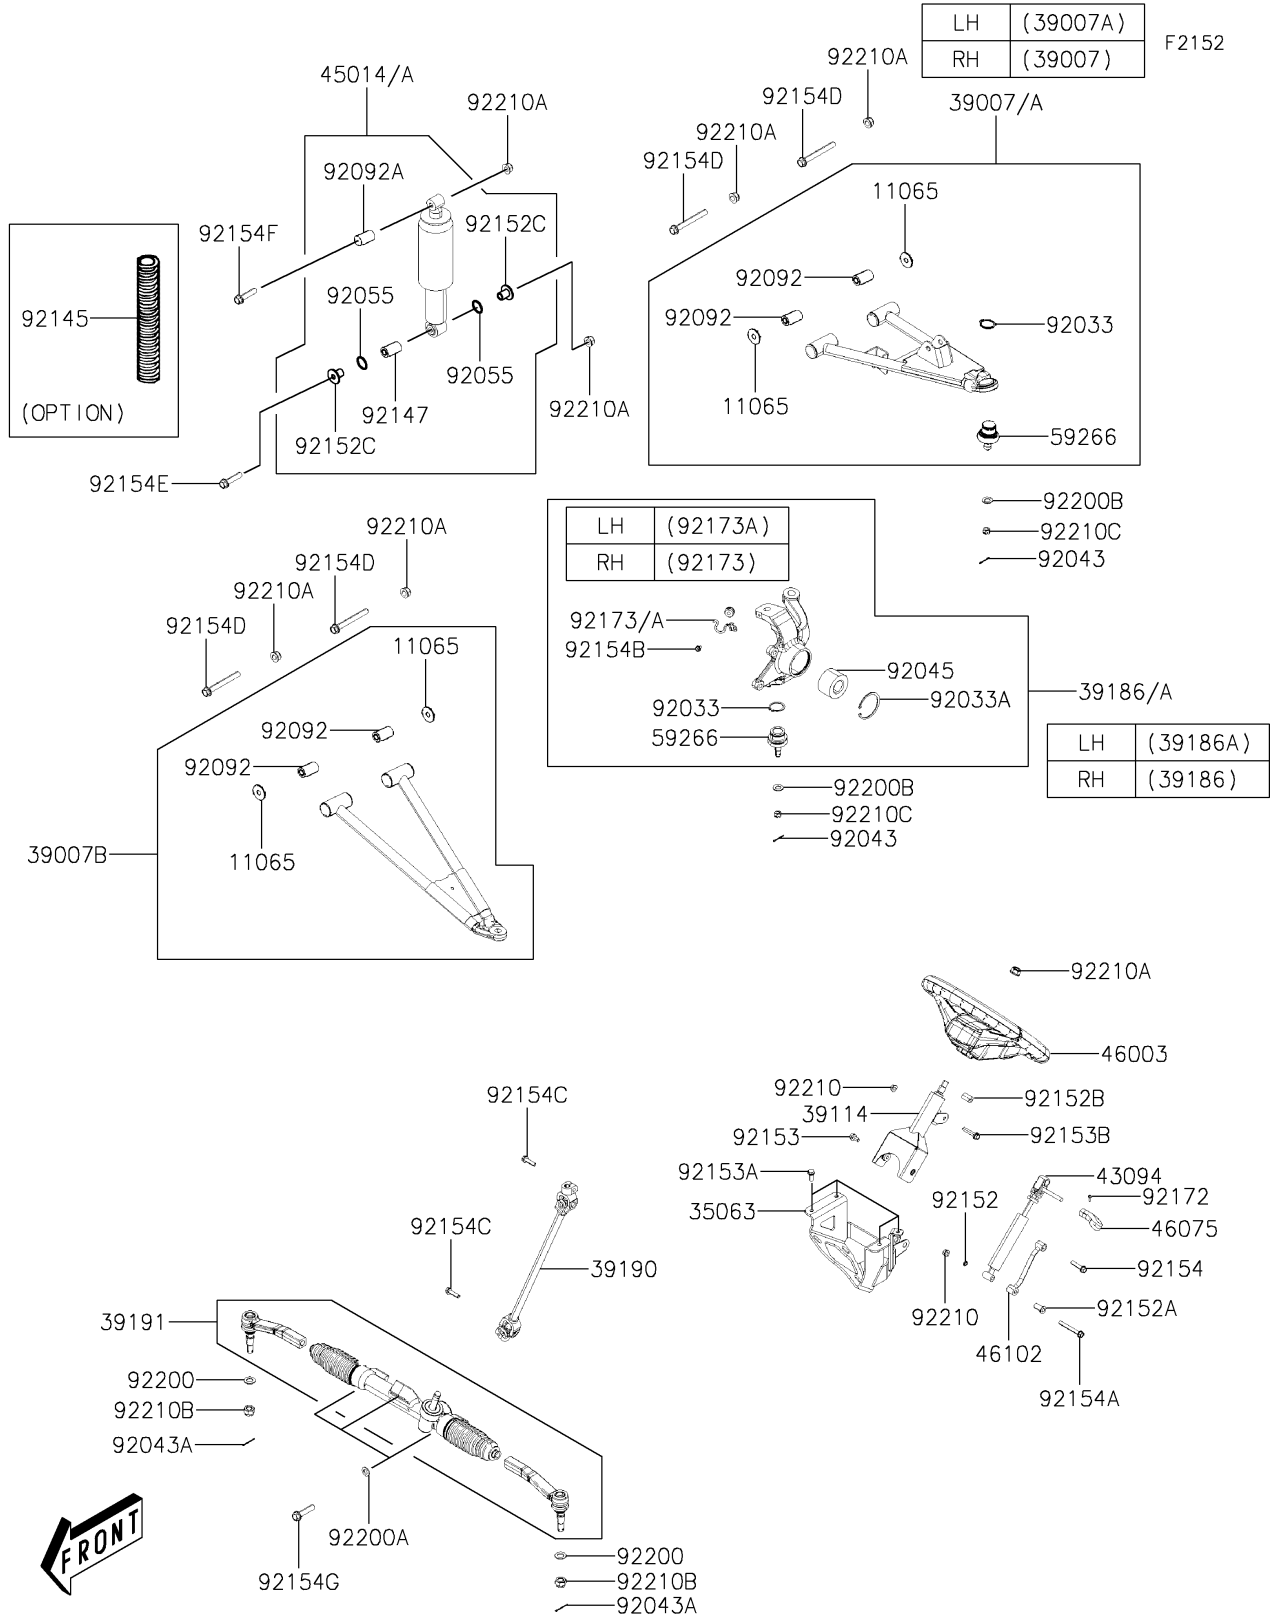

2021 MULE PRO-MX™ PARTS DIAGRAM

Front Suspension

2021 MULE PRO-MX™ PARTS LIST

Front Suspension

ITEM NAME	PART NUMBER	QUANTITY
CAP,ARM (Ref # 11065)	11065-Y039	8
STAY,EPS (Ref # 35063)	35063-Y043	1
ARM-SUSP,FR,UPP,RH (Ref # 39007)	39007-Y011	1
ARM-SUSP,FR,UPP,LH (Ref # 39007A)	39007-Y012	1
ARM-SUSP,FR,LWR (Ref # 39007B)	39007-Y013	2
SHAFT-COMP-STRG (Ref # 39114)	39114-Y003	1
KNUCKLE,ASSY,FR,RH (Ref # 39186)	39186-Y005	1
KNUCKLE,ASSY,FR,LH (Ref # 39186A)	39186-Y007	1
SHAFT-ASSY-STEERING (Ref # 39190)	39190-Y001	1
GEAR-ASSY-STEERING (Ref # 39191)	39191-Y001	1
ADJUSTER,HANDLE (Ref # 43094)	43094-Y001	1
SHOCKABSORBER,FR (Ref # 45014A)	45014-Y010	2
HANDLE (Ref # 46003)	46003-Y004	1
GRIP,ADJUSTER (Ref # 46075)	46075-Y009	1
ROD,STEERING BRACKET (Ref # 46102)	46102-Y002	1
JOINT-BALL (Ref # 59266)	59266-Y005	4
RING-SNAP,32MM (Ref # 92033)	92033-Y036	4
RING-SNAP,60MM (Ref # 92033A)	92033-Y037	2
PIN,3X25 (Ref # 92043)	92043-Y009	4
PIN,3X25 (Ref # 92043A)	92043-Y011	2
BEARING-BALL,30X60X37 (Ref # 92045)	92045-0905	2
RING-O (Ref # 92055)	92055-Y074	4
BUSHING-RUBBER (Ref # 92092)	92092-Y005	8
BUSHING-RUBBER (Ref # 92092A)	92092-Y006	2
SPRING,SHOCK,FR (Ref # 92145)	92145-Y071	2
BEARING,SPHERICAL (Ref # 92147)	92147-Y002	2
COLLAR (Ref # 92152)	92152-Y067	1
COLLAR (Ref # 92152A)	92152-Y068	1
COLLAR (Ref # 92152B)	92152-Y071	1