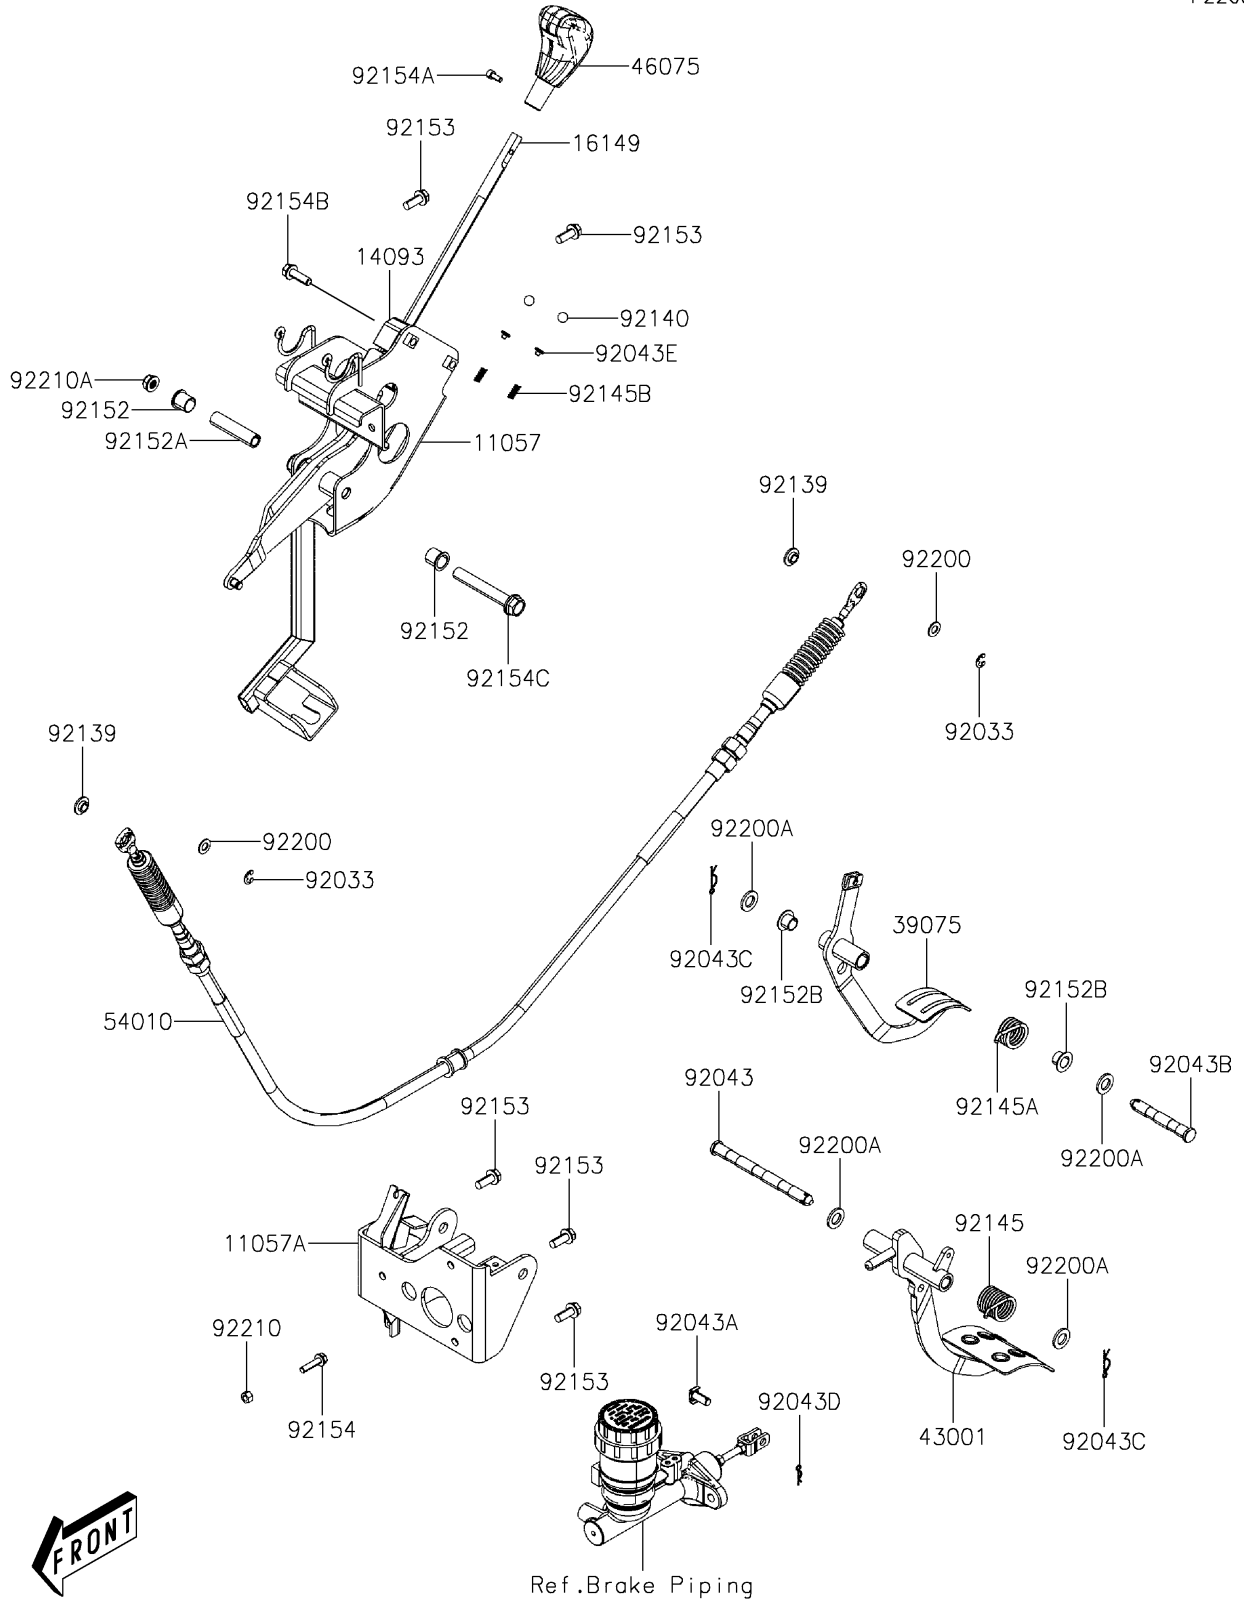

2021 MULE PRO-MX™ PARTS DIAGRAM

Brake Pedal/Throttle Lever

F2260

2021 MULE PRO-MX™ PARTS LIST

Brake Pedal/Throttle Lever

ITEM NAME	PART NUMBER	QUANTITY
BRACKET,SHIFT (Ref # 11057)	11057-Y003	1
BRACKET,BRAKE PEDAL (Ref # 11057A)	11057-Y008	1
COVER,SHIFT LEVER GUIDE (Ref # 14093)	14093-Y007	1
BAR,SHIFT (Ref # 16149)	16149-Y001	1
LEVER-THROTTLE (Ref # 39075)	39075-Y001	1
LEVER-BRAKE,PEDAL (Ref # 43001)	43001-Y002	1
GRIP (Ref # 46075)	46075-0569	1
CABLE,SHIFT (Ref # 54010)	54010-Y002	1
RING-SNAP (Ref # 92033)	92033-Y041	2
PIN (Ref # 92043)	92043-Y039	1
PIN (Ref # 92043A)	92043-Y040	1
PIN (Ref # 92043B)	92043-Y041	1
PIN,LOCK,14MM (Ref # 92043C)	92043-Y044	2
PIN,LOCK,8MM (Ref # 92043D)	92043-Y045	1
PIN (Ref # 92043E)	92043-Y047	2
BUSHING,SHIFT (Ref # 92139)	92139-Y013	2
BALL,STEEL 12 (Ref # 92140)	92140-Y001	2
SPRING,BRAKE PEDAL RETURN (Ref # 92145)	92145-Y064	1
SPRING,THROTTLE PEDAL RETURN (Ref # 92145A)	92145-Y065	1
SPRING,SHIFT (Ref # 92145B)	92145-Y073	2
COLLAR,SHIFT PIVOT (Ref # 92152)	92152-Y062	2
COLLAR,SHIFT PIVOT (Ref # 92152A)	92152-Y063	1
COLLAR (Ref # 92152B)	92152-Y065	2
BOLT,FLANGE,8X20 (Ref # 92153)	92153-Y033	5
BOLT,FLANGE,6X25 (Ref # 92154)	92154-Y130	1
BOLT,SOCKET,5X12 (Ref # 92154A)	92154-Y176	1
BOLT,FLANGE,8X25 (Ref # 92154B)	92154-Y195	2
BOLT,FLANGE,12X80 (Ref # 92154C)	92154-Y200	1
WASHER,8MM (Ref # 92200)	92200-Y044	2

2021 MULE PRO-MX™ PARTS LIST

Brake Pedal/Throttle Lever

ITEM NAME	PART NUMBER	QUANTITY
WASHER,12MM (Ref # 92200A)	92200-Y091	4
NUT,HEX,6MM (Ref # 92210)	92210-Y074	1
NUT,FLANGE,12MM (Ref # 92210A)	92210-Y090	1