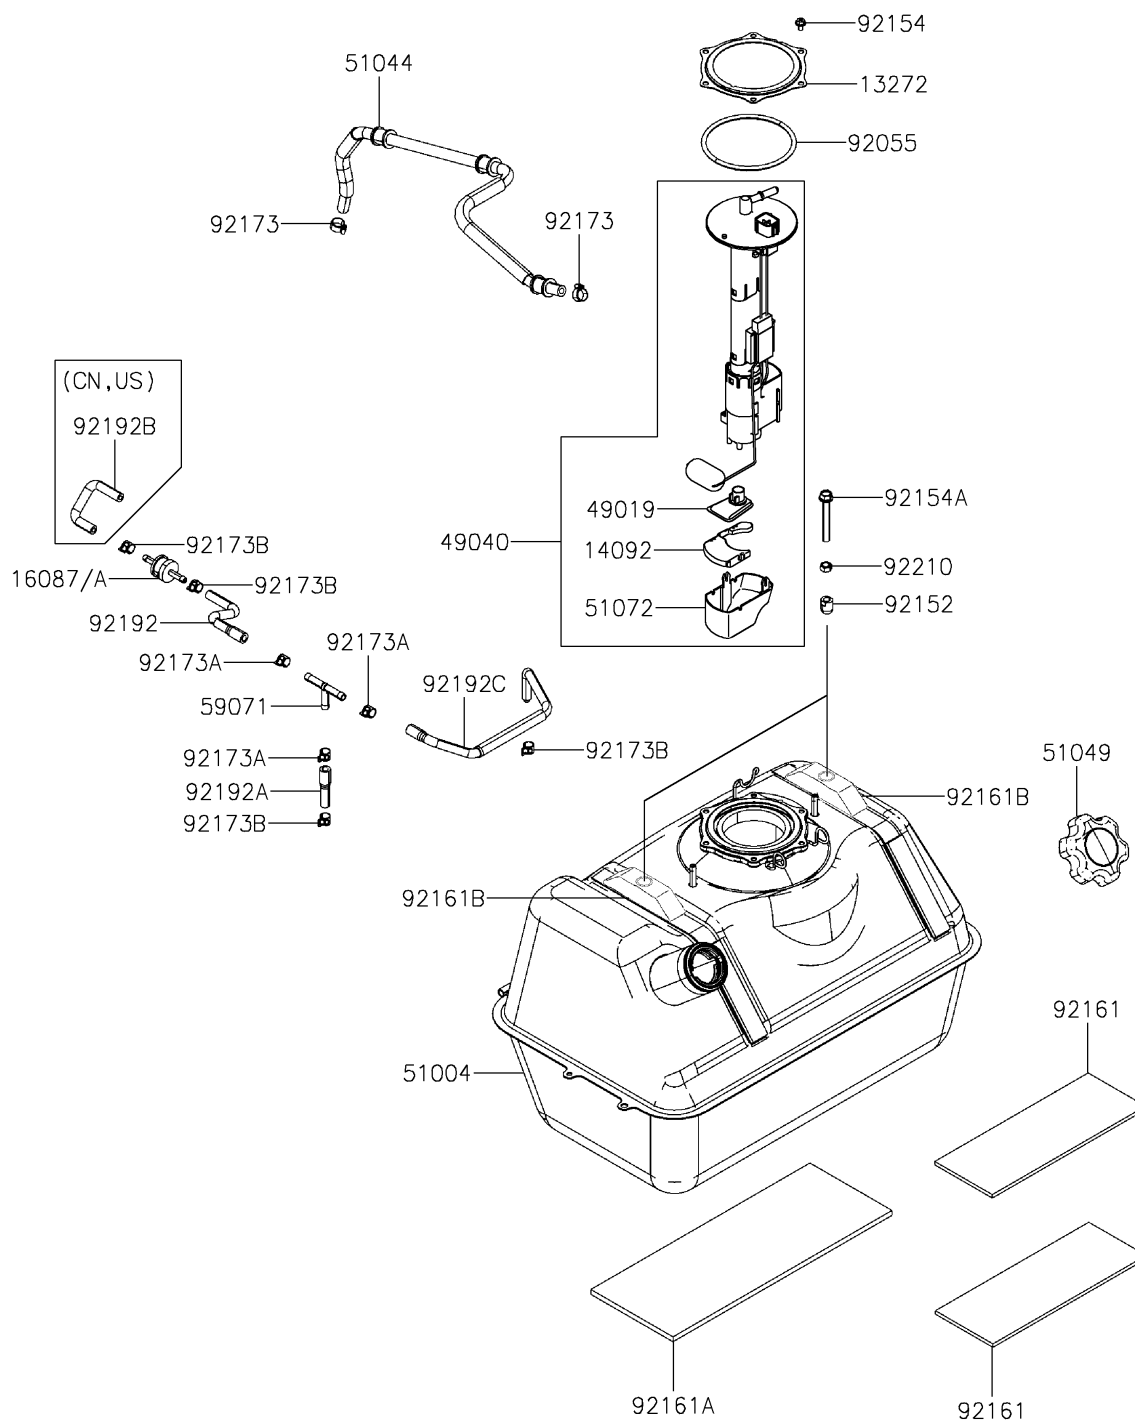

2021 MULE PRO-MX™ PARTS DIAGRAM

Fuel Tank

F2410

2021 MULE PRO-MX™ PARTS LIST

Fuel Tank

ITEM NAME	PART NUMBER	QUANTITY
PLATE,FUEL PUMP (Ref # 13272)	13272-Y030	1
COVER (Ref # 14092)	14092-1044	1
VALVE-CHECK (Ref # 16087A)	16087-0009	1
FILTER-FUEL (Ref # 49019)	49019-0013	1
PUMP-FUEL (Ref # 49040)	49040-0716	1
TANK-FUEL (Ref # 51004)	51004-Y001	1
TUBE-ASSY,FUEL TANK (Ref # 51044)	51044-0896	1
CAP-TANK (Ref # 51049)	51049-Y005	1
CHAMBER-FUEL (Ref # 51072)	51072-0003	1
JOINT,3 WAY (Ref # 59071)	59071-Y008	1
RING-O,FUEL PUMP (Ref # 92055)	92055-Y057	1
COLLAR (Ref # 92152)	92152-Y057	2
BOLT,5X10 (Ref # 92154)	92154-Y119	6
BOLT,FLANGE,8X60 (Ref # 92154A)	92154-Y207	2
DAMPER,FUEL TANK (Ref # 92161)	92161-Y040	2
DAMPER,FUEL TANK (Ref # 92161A)	92161-Y041	1
DAMPER (Ref # 92161B)	92161-Y042	2
CLAMP,12.5MM (Ref # 92173)	92173-Y043	2
CLAMP (Ref # 92173A)	92173-Y051	3
CLAMP (Ref # 92173B)	92173-Y081	4
TUBE (Ref # 92192)	92192-Y060	1
TUBE (Ref # 92192A)	92192-Y061	1
TUBE (Ref # 92192C)	92192-Y073	1
NUT,HEX,8MM (Ref # 92210)	92210-Y079	2