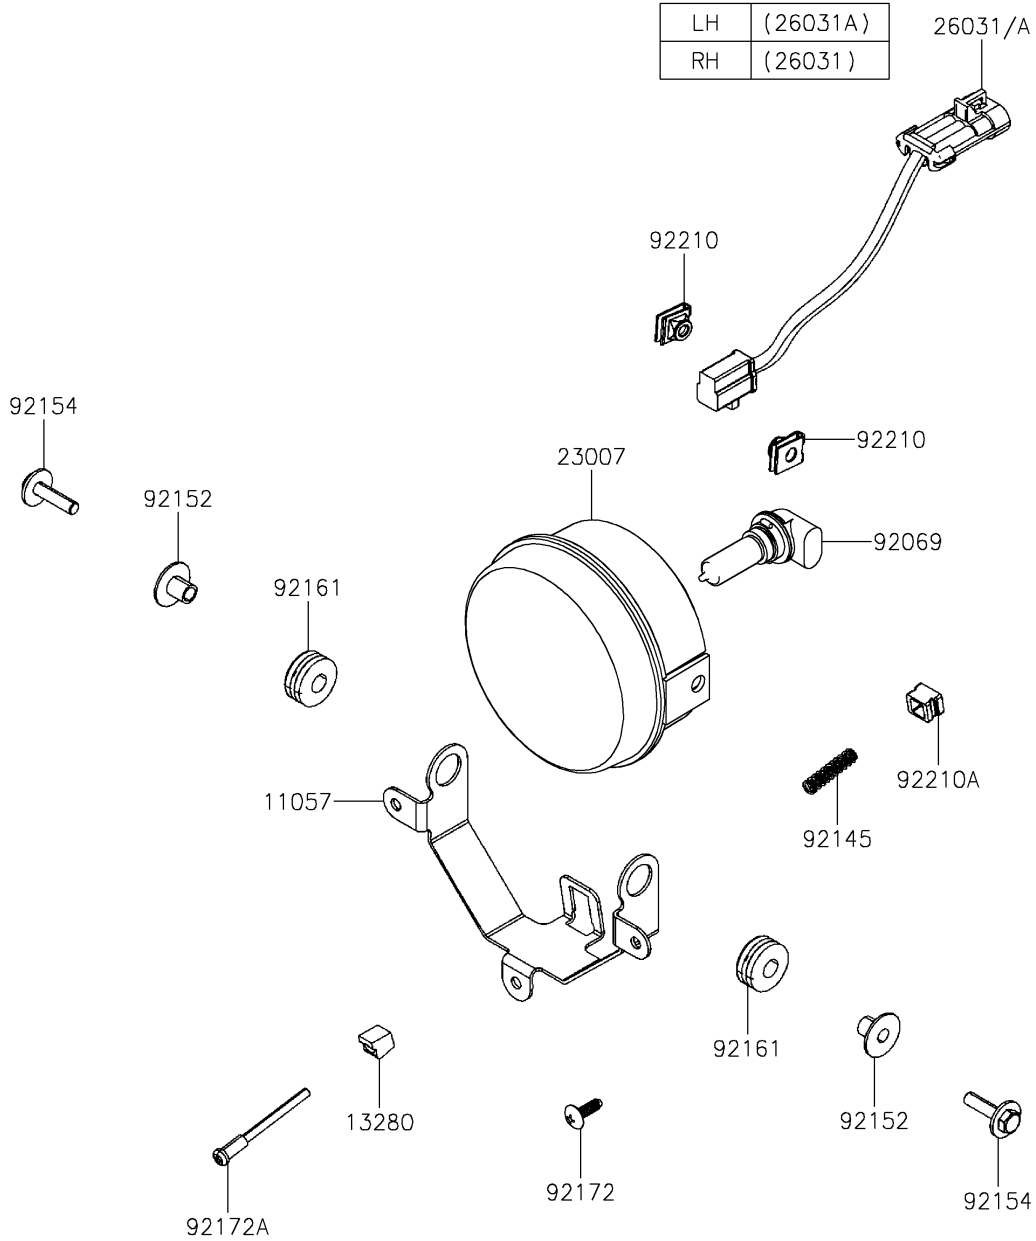

2022 MULE PRO-MX™ PARTS DIAGRAM

Headlight(s)

F2710

2022 MULE PRO-MX™ PARTS LIST

Headlight(s)

ITEM NAME	PART NUMBER	QUANTITY
BRACKET,HEAD LIGHT (Ref # 11057)	11057-Y004	2
HOLDER,ADJUSTER LIGHT (Ref # 13280)	13280-Y019	2
LENS-COMP,HEAD LAMP (Ref # 23007)	23007-0096	2
HARNESS,SUB,HEAD LIGHT,RH (Ref # 26031)	26031-Y018	1
HARNESS,SUB,HEAD LIGHT,LH (Ref # 26031A)	26031-Y019	1
BULB,12V 35/35W (Ref # 92069)	92069-0019	2
SPRING,ADJUSTER LIGHT (Ref # 92145)	92145-Y062	2
COLLAR,HEAD LIGHT (Ref # 92152)	92152-Y064	4
BOLT,6X25 (Ref # 92154)	92154-Y099	4
DAMPER (Ref # 92161)	92161-Y043	4
SCREW,TAPPING,5X16 (Ref # 92172)	92172-Y020	6
SCREW,PAN,4X58 (Ref # 92172A)	92172-Y080	2
NUT,6MM (Ref # 92210)	92210-Y089	4
NUT,4MM (Ref # 92210A)	92210-Y095	2