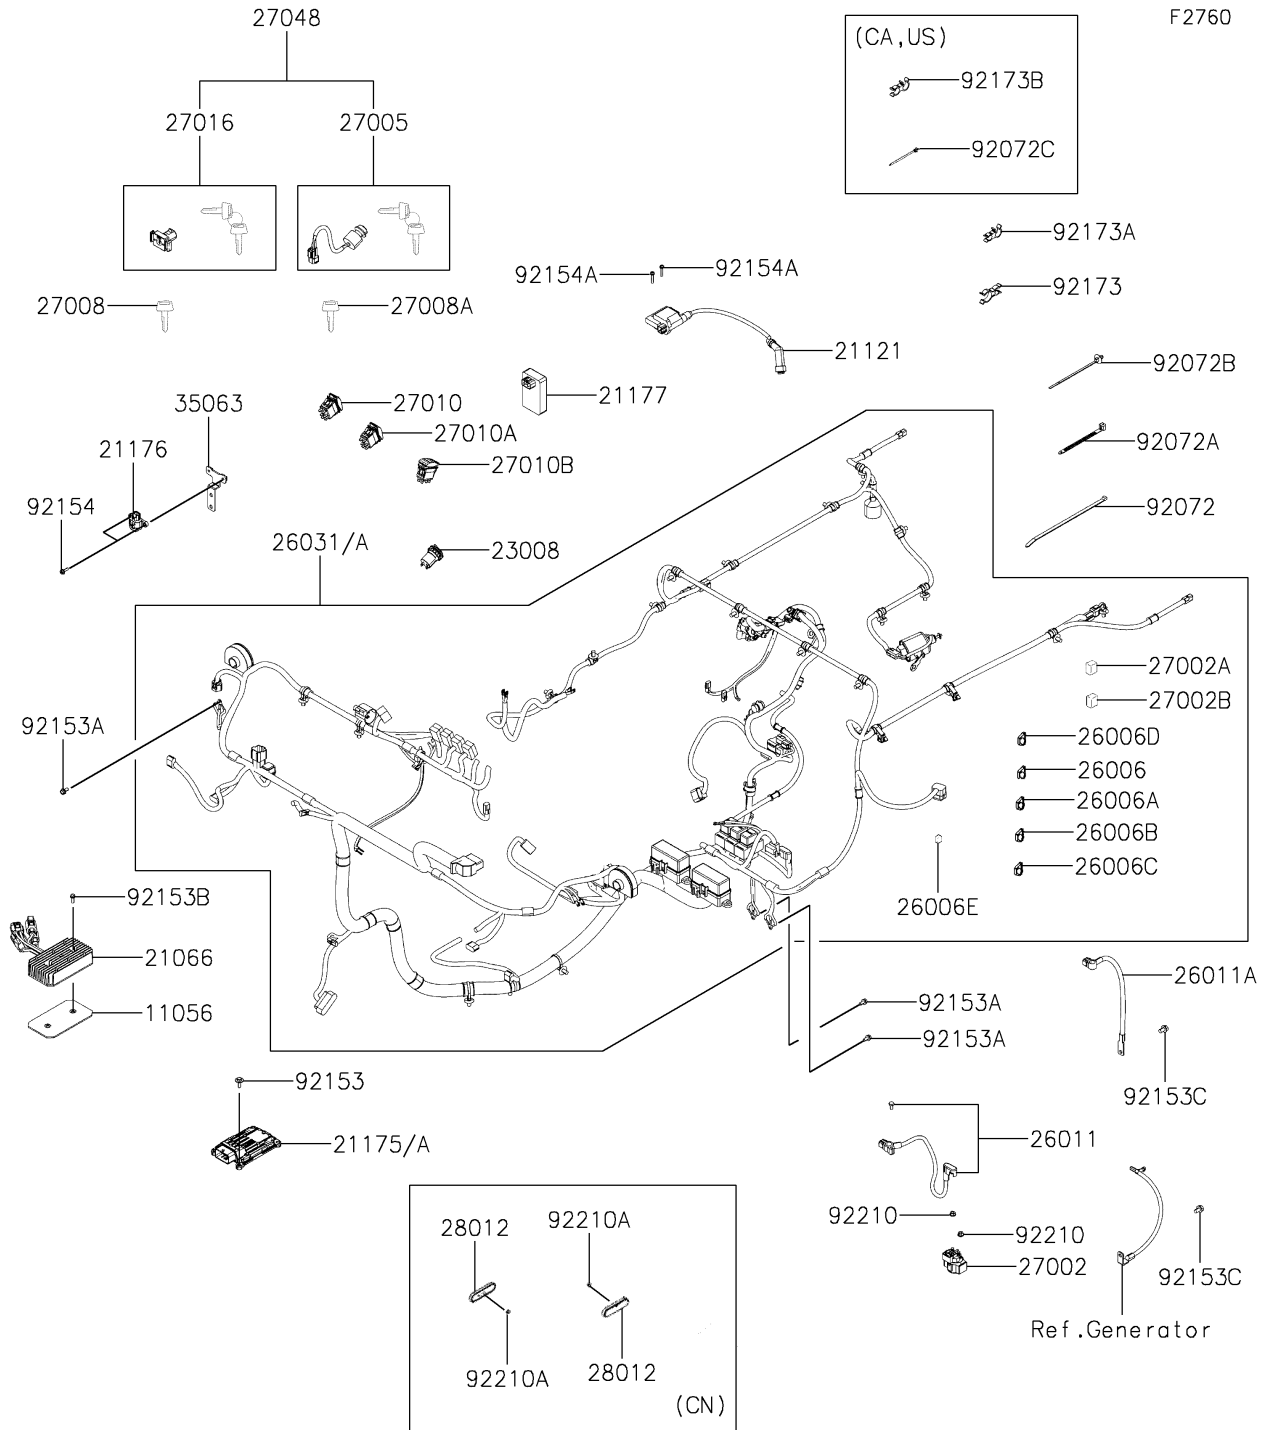

2021 MULE PRO-MX™ PARTS DIAGRAM

Chassis Electrical Equipment

2021 MULE PRO-MX™ PARTS LIST

Chassis Electrical Equipment

ITEM NAME	PART NUMBER	QUANTITY
BRACKET,REGULATOR (Ref # 11056)	11056-Y016	1
REGULATOR-VOLTAGE (Ref # 21066)	21066-Y004	1
COIL-IGNITION (Ref # 21121)	21121-Y002	1
CONTROL UNIT-ELECTRONIC (Ref # 21175)	21175-Y008	1
SENSOR,VEHICLE-DOWN (Ref # 21176)	21176-Y008	1
CONTROLLER,DIFF SOLENOID (Ref # 21177)	21177-Y004	1
SOCKET-ASSY,DC12V (Ref # 23008)	23008-Y006	1
FUSE,10A (Ref # 26006)	26006-Y007	5
FUSE,20A (Ref # 26006A)	26006-Y008	3
FUSE,30A (Ref # 26006B)	26006-Y009	2
FUSE,40A (Ref # 26006C)	26006-Y010	1
FUSE,60A (Ref # 26006D)	26006-Y011	2
FUSE,20A (Ref # 26006E)	26006-Y012	1
WIRE-LEAD,BATTERY (Ref # 26011)	26011-Y011	1
WIRE-LEAD,BATTERY,EARTH (Ref # 26011A)	26011-Y012	1
HARNESS,MAIN (Ref # 26031)	26031-Y026	1
RELAY-ASSY,START (Ref # 27002)	27002-Y009	1
RELAY-ASSY (Ref # 27002A)	27002-Y010	2
RELAY-ASSY (Ref # 27002B)	27002-Y012	9
SWITCH-ASSY-IGNITION (Ref # 27005)	27005-Y006	1
KEY-LOCK,BLANK,RH CUTTING (Ref # 27008)	27008-Y008	1
KEY-LOCK,BLANK,LH CUTTING (Ref # 27008A)	27008-Y009	1
SWITCH,HEAD LAMP (Ref # 27010)	27010-0750	1
SWITCH,2WD/4WD (Ref # 27010A)	27010-0751	1
SWITCH,DIFF LOCK (Ref # 27010B)	27010-0912	1
LOCK-ASSY,INNER BOX (Ref # 27016)	27016-Y003	1
SWITCH-ASSY (Ref # 27048)	27048-Y001	1
STAY (Ref # 35063)	35063-Y038	1
BAND (Ref # 92072)	92072-Y011	4

2021 MULE PRO-MX™ PARTS LIST

Chassis Electrical Equipment

ITEM NAME	PART NUMBER	QUANTITY
BAND (Ref # 92072C)	92072-Y021	3
BOLT,6X20 (Ref # 92153)	92153-Y019	4
BOLT,FLANGE,6X12 (Ref # 92153A)	92153-Y023	3
BOLT,FLANGE,6X16 (Ref # 92153B)	92153-Y025	2
BOLT,FLANGE,8X12 (Ref # 92153C)	92153-Y031	2
BOLT,5X16 (Ref # 92154)	92154-Y085	2
BOLT,4X25 (Ref # 92154A)	92154-Y190	2
CLAMP,D23-D18 (Ref # 92173)	92173-Y044	1
CLAMP,D18-D11 (Ref # 92173A)	92173-Y046	1
CLAMP (Ref # 92173B)	92173-Y077	1
NUT,6MM (Ref # 92210)	92210-Y027	2