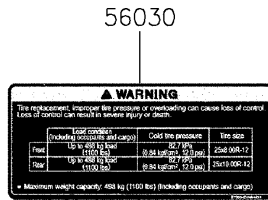

2022 MULE PRO-MX™ PARTS DIAGRAM

Labels

F2860

2022 MULE PRO-MX™ PARTS LIST

Labels

ITEM NAME	PART NUMBER	QUANTITY
LABEL,TIRE (Ref # 56030)	56030-Y015	1
LABEL,OIL GAUGE (Ref # 56030A)	56030-Y018	1
LABEL-WARNING,INFO (Ref # 56071)	56071-Y057	1
LABEL-WARNING,SHIFTING NOTICE (Ref # 56071A)	56071-Y058	1
LABEL-WARNING,FUEL (Ref # 56071B)	56071-Y059	1
LABEL-WARNING,AIR CLEANER INFO (Ref # 56071C)	56071-Y060	1
LABEL-WARNING,ROPS (Ref # 56071D)	56071-Y061	1
LABEL-WARNING (Ref # 56071E)	56071-Y062	1
LABEL-WARNING,MAX. CAPACITY (Ref # 56071G)	56071-Y064	1
LABEL-WARNING,GENERAL (Ref # 56071H)	56071-Y065	1
LABEL-WARNING,CARGO BED (Ref # 56071I)	56071-Y066	1
LABEL-WARNING,TIRE (Ref # 56071J)	56071-Y067	1
LABEL-WARNING,HANG TAG (Ref # 56071K)	56071-Y068	1
PATTERN,KAWASAKI (Ref # 56075)	56075-Y001	1