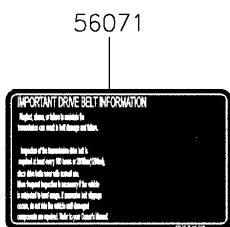

2022 MULE PRO-MX™ PARTS DIAGRAM

Labels

F2860

2022 MULE PRO-MX™ PARTS LIST

Labels

ITEM NAME	PART NUMBER	QUANTITY
LABEL,TIRE (Ref # 56030)	56030-Y015	1
LABEL,OIL GAUGE (Ref # 56030A)	56030-Y018	1
LABEL-WARNING,INFO (Ref # 56071)	56071-Y057	1
LABEL-WARNING,SHIFTING NOTICE (Ref # 56071A)	56071-Y058	1
LABEL-WARNING,FUEL (Ref # 56071B)	56071-Y059	1
LABEL-WARNING,AIR CLEANER INFO (Ref # 56071C)	56071-Y060	1
LABEL-WARNING,ROPS (Ref # 56071D)	56071-Y061	1
LABEL-WARNING (Ref # 56071E)	56071-Y062	1
LABEL-WARNING,MAX. CAPACITY (Ref # 56071G)	56071-Y064	1
LABEL-WARNING,GENERAL (Ref # 56071H)	56071-Y065	1
LABEL-WARNING,CARGO BED (Ref # 56071I)	56071-Y066	1
LABEL-WARNING,TIRE (Ref # 56071J)	56071-Y067	1
LABEL-WARNING,HANG TAG (Ref # 56071K)	56071-Y068	1
PATTERN,KAWASAKI (Ref # 56075)	56075-Y001	1