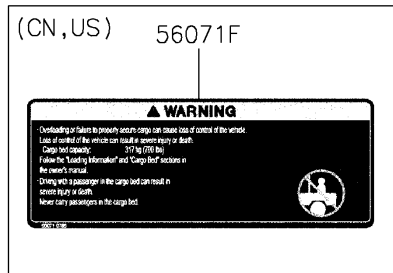

2022 MULE PRO-MX™ PARTS DIAGRAM

Labels

F2860

2022 MULE PRO-MX™ PARTS LIST

Labels

ITEM NAME	PART NUMBER	QUANTITY
LABEL,TIRE (Ref # 56030)	56030-Y015	1
LABEL,OIL GAUGE (Ref # 56030A)	56030-Y018	1
LABEL-WARNING,INFO (Ref # 56071)	56071-Y057	1
LABEL-WARNING,SHIFTING NOTICE (Ref # 56071A)	56071-Y058	1
LABEL-WARNING,FUEL (Ref # 56071B)	56071-Y059	1
LABEL-WARNING,AIR CLEANER INFO (Ref # 56071C)	56071-Y060	1
LABEL-WARNING,ROPS (Ref # 56071D)	56071-Y061	1
LABEL-WARNING (Ref # 56071E)	56071-Y062	1
LABEL-WARNING,MAX. CAPACITY (Ref # 56071G)	56071-Y064	1
LABEL-WARNING,GENERAL (Ref # 56071H)	56071-Y065	1
LABEL-WARNING,CARGO BED (Ref # 56071I)	56071-Y066	1
LABEL-WARNING,TIRE (Ref # 56071J)	56071-Y067	1
LABEL-WARNING,HANG TAG (Ref # 56071K)	56071-Y068	1
PATTERN,KAWASAKI (Ref # 56075)	56075-Y001	1