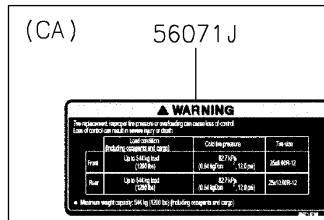

2022 MULE PRO-MX™ PARTS DIAGRAM

Labels

F2860

2022 MULE PRO-MX™ PARTS LIST

Labels

ITEM NAME	PART NUMBER	QUANTITY
LABEL,TIRE (Ref # 56030)	56030-Y015	1
LABEL,OIL GAUGE (Ref # 56030A)	56030-Y018	1
LABEL-WARNING,INFO (Ref # 56071)	56071-Y057	1
LABEL-WARNING,SHIFTING NOTICE (Ref # 56071A)	56071-Y058	1
LABEL-WARNING,FUEL (Ref # 56071B)	56071-Y059	1
LABEL-WARNING,AIR CLEANER INFO (Ref # 56071C)	56071-Y060	1
LABEL-WARNING,ROPS (Ref # 56071D)	56071-Y061	1
LABEL-WARNING (Ref # 56071E)	56071-Y062	1
LABEL-WARNING,MAX. CAPACITY (Ref # 56071G)	56071-Y064	1
LABEL-WARNING,GENERAL (Ref # 56071H)	56071-Y065	1
LABEL-WARNING,CARGO BED (Ref # 56071I)	56071-Y066	1
LABEL-WARNING,TIRE (Ref # 56071J)	56071-Y067	1
LABEL-WARNING,HANG TAG (Ref # 56071K)	56071-Y068	1
PATTERN,KAWASAKI (Ref # 56075)	56075-Y001	1