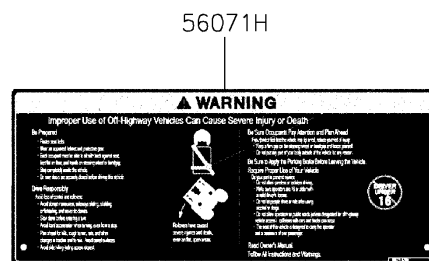

2022 MULE PRO-MX™ PARTS DIAGRAM

Labels

F2860

2022 MULE PRO-MX™ PARTS LIST

Labels

ITEM NAME	PART NUMBER	QUANTITY
LABEL,TIRE (Ref # 56030)	56030-Y015	1
LABEL,OIL GAUGE (Ref # 56030A)	56030-Y018	1
LABEL-WARNING,INFO (Ref # 56071)	56071-Y057	1
LABEL-WARNING,SHIFTING NOTICE (Ref # 56071A)	56071-Y058	1
LABEL-WARNING,FUEL (Ref # 56071B)	56071-Y059	1
LABEL-WARNING,AIR CLEANER INFO (Ref # 56071C)	56071-Y060	1
LABEL-WARNING,ROPS (Ref # 56071D)	56071-Y061	1
LABEL-WARNING (Ref # 56071E)	56071-Y062	1
LABEL-WARNING,MAX. CAPACITY (Ref # 56071G)	56071-Y064	1
LABEL-WARNING,GENERAL (Ref # 56071H)	56071-Y065	1
LABEL-WARNING,CARGO BED (Ref # 56071I)	56071-Y066	1
LABEL-WARNING,TIRE (Ref # 56071J)	56071-Y067	1
LABEL-WARNING,HANG TAG (Ref # 56071K)	56071-Y068	1
PATTERN,KAWASAKI (Ref # 56075)	56075-Y001	1