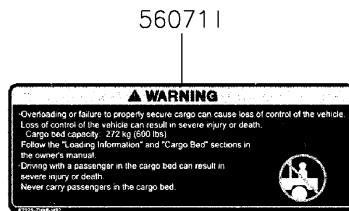

2022 MULE PRO-MX™ PARTS DIAGRAM

Labels

F2860

2022 MULE PRO-MX™ PARTS LIST

Labels

ITEM NAME	PART NUMBER	QUANTITY
LABEL,TIRE (Ref # 56030)	56030-Y015	1
LABEL,OIL GAUGE (Ref # 56030A)	56030-Y018	1
LABEL-WARNING,INFO (Ref # 56071)	56071-Y057	1
LABEL-WARNING,SHIFTING NOTICE (Ref # 56071A)	56071-Y058	1
LABEL-WARNING,FUEL (Ref # 56071B)	56071-Y059	1
LABEL-WARNING,AIR CLEANER INFO (Ref # 56071C)	56071-Y060	1
LABEL-WARNING,ROPS (Ref # 56071D)	56071-Y061	1
LABEL-WARNING (Ref # 56071E)	56071-Y062	1
LABEL-WARNING,MAX. CAPACITY (Ref # 56071G)	56071-Y064	1
LABEL-WARNING,GENERAL (Ref # 56071H)	56071-Y065	1
LABEL-WARNING,CARGO BED (Ref # 56071I)	56071-Y066	1
LABEL-WARNING,TIRE (Ref # 56071J)	56071-Y067	1
LABEL-WARNING,HANG TAG (Ref # 56071K)	56071-Y068	1
PATTERN,KAWASAKI (Ref # 56075)	56075-Y001	1