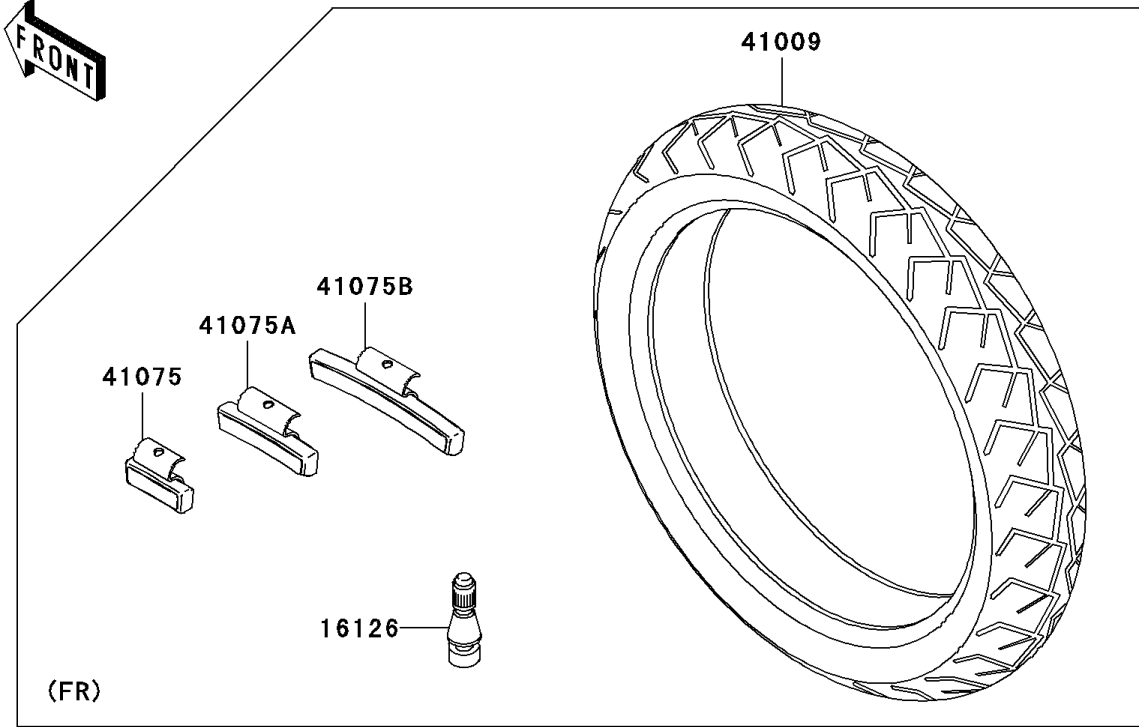

# 2006 Z1000 PARTS DIAGRAM

Tires

F2210

## 2006 Z1000 PARTS LIST

### Tires

ITEM NAME	PART NUMBER	QUANTITY
VALVE,TIRE (Ref # 16126)	16126-1140	2
TIRE,FR,120/70ZR17(58W),BT019F (Ref # 41009)	41009-1429	1
TIRE,RR,190/50ZR17(73W),BT012R (Ref # 41009A)	41009-1430	1
BALANCER-WHEEL,10G,SILVER (Ref # 41075)	41075-0014	AR
BALANCER-WHEEL,20G,SILVER (Ref # 41075A)	41075-0015	AR
BALANCER-WHEEL,30G,SILVER (Ref # 41075B)	41075-0016	AR