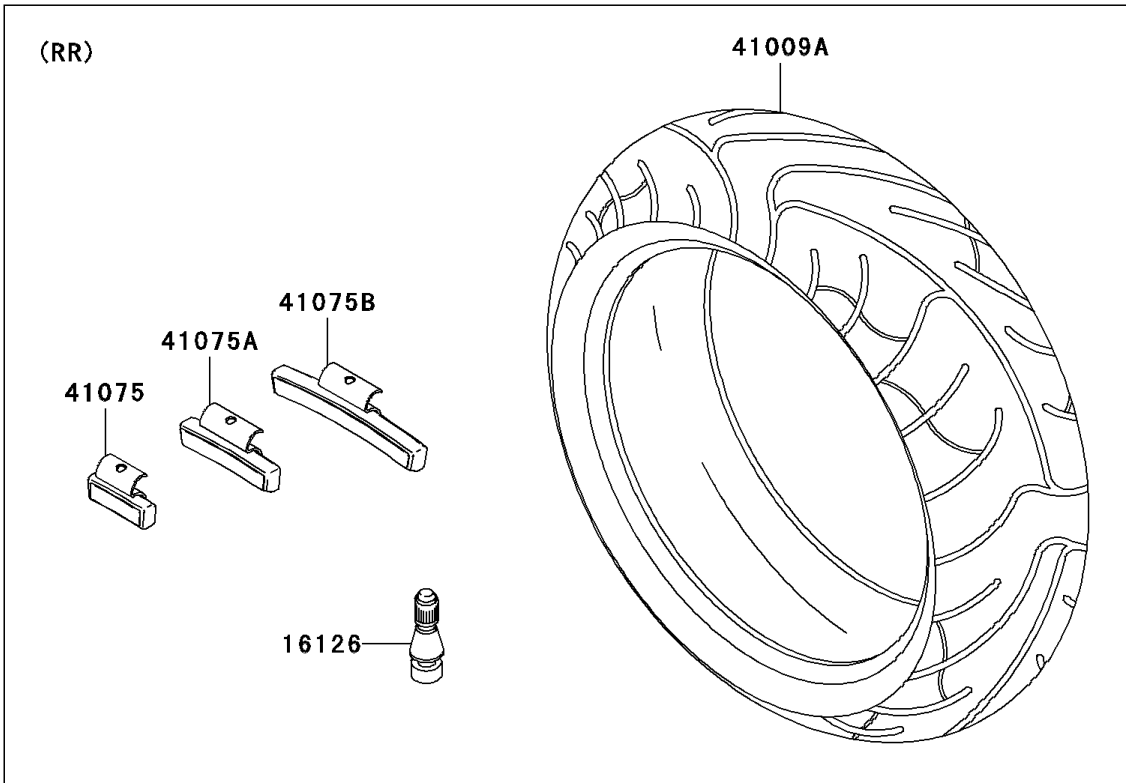

# 2006 Z1000 PARTS DIAGRAM

Tires

F2210

## 2006 Z1000 PARTS LIST

### Tires

ITEM NAME	PART NUMBER	QUANTITY
VALVE,TIRE (Ref # 16126)	16126-1140	2
TIRE,FR,120/70ZR17(58W),BT019F (Ref # 41009)	41009-1429	1
TIRE,RR,190/50ZR17(73W),BT012R (Ref # 41009A)	41009-1430	1
BALANCER-WHEEL,10G,SILVER (Ref # 41075)	41075-0014	AR
BALANCER-WHEEL,20G,SILVER (Ref # 41075A)	41075-0015	AR
BALANCER-WHEEL,30G,SILVER (Ref # 41075B)	41075-0016	AR