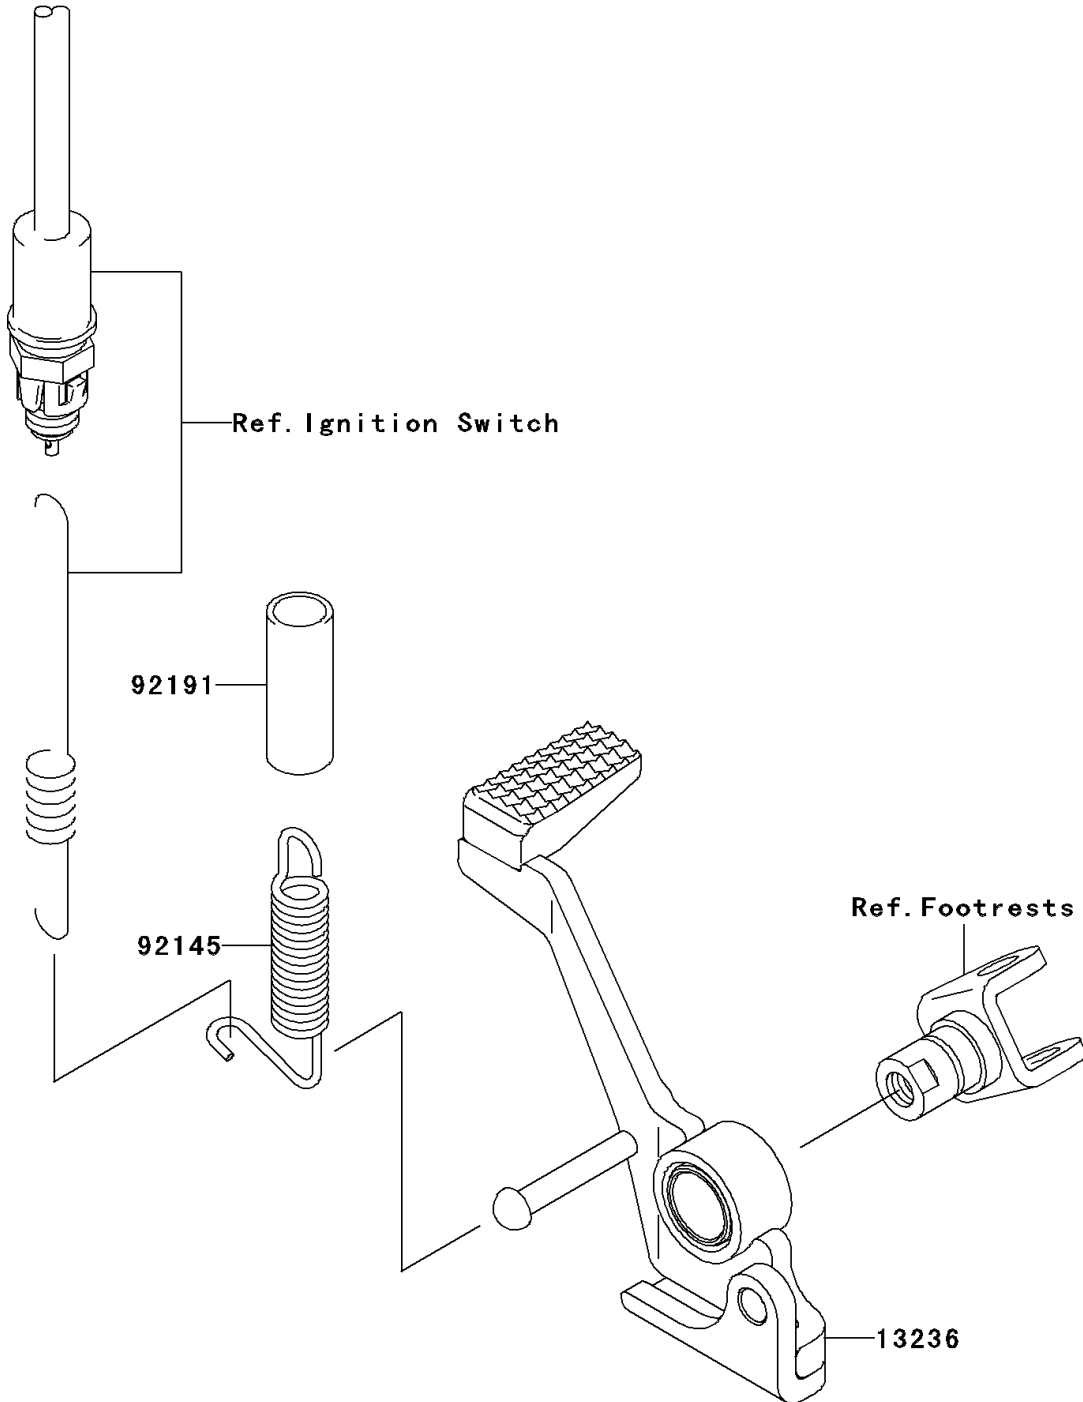

2006 Z1000 PARTS DIAGRAM

Brake Pedal/Torque Link

F2260

2006 Z1000 PARTS LIST

Brake Pedal/Torque Link

ITEM NAME	PART NUMBER	QUANTITY
LEVER-COMP,BRAKE PEDAL (Ref # 13236)	13236-1403	1
SPRING,BRAKE PEDAL RETURN (Ref # 92145)	92145-1090	1
TUBE,12X15X40 (Ref # 92191)	92191-1739	1