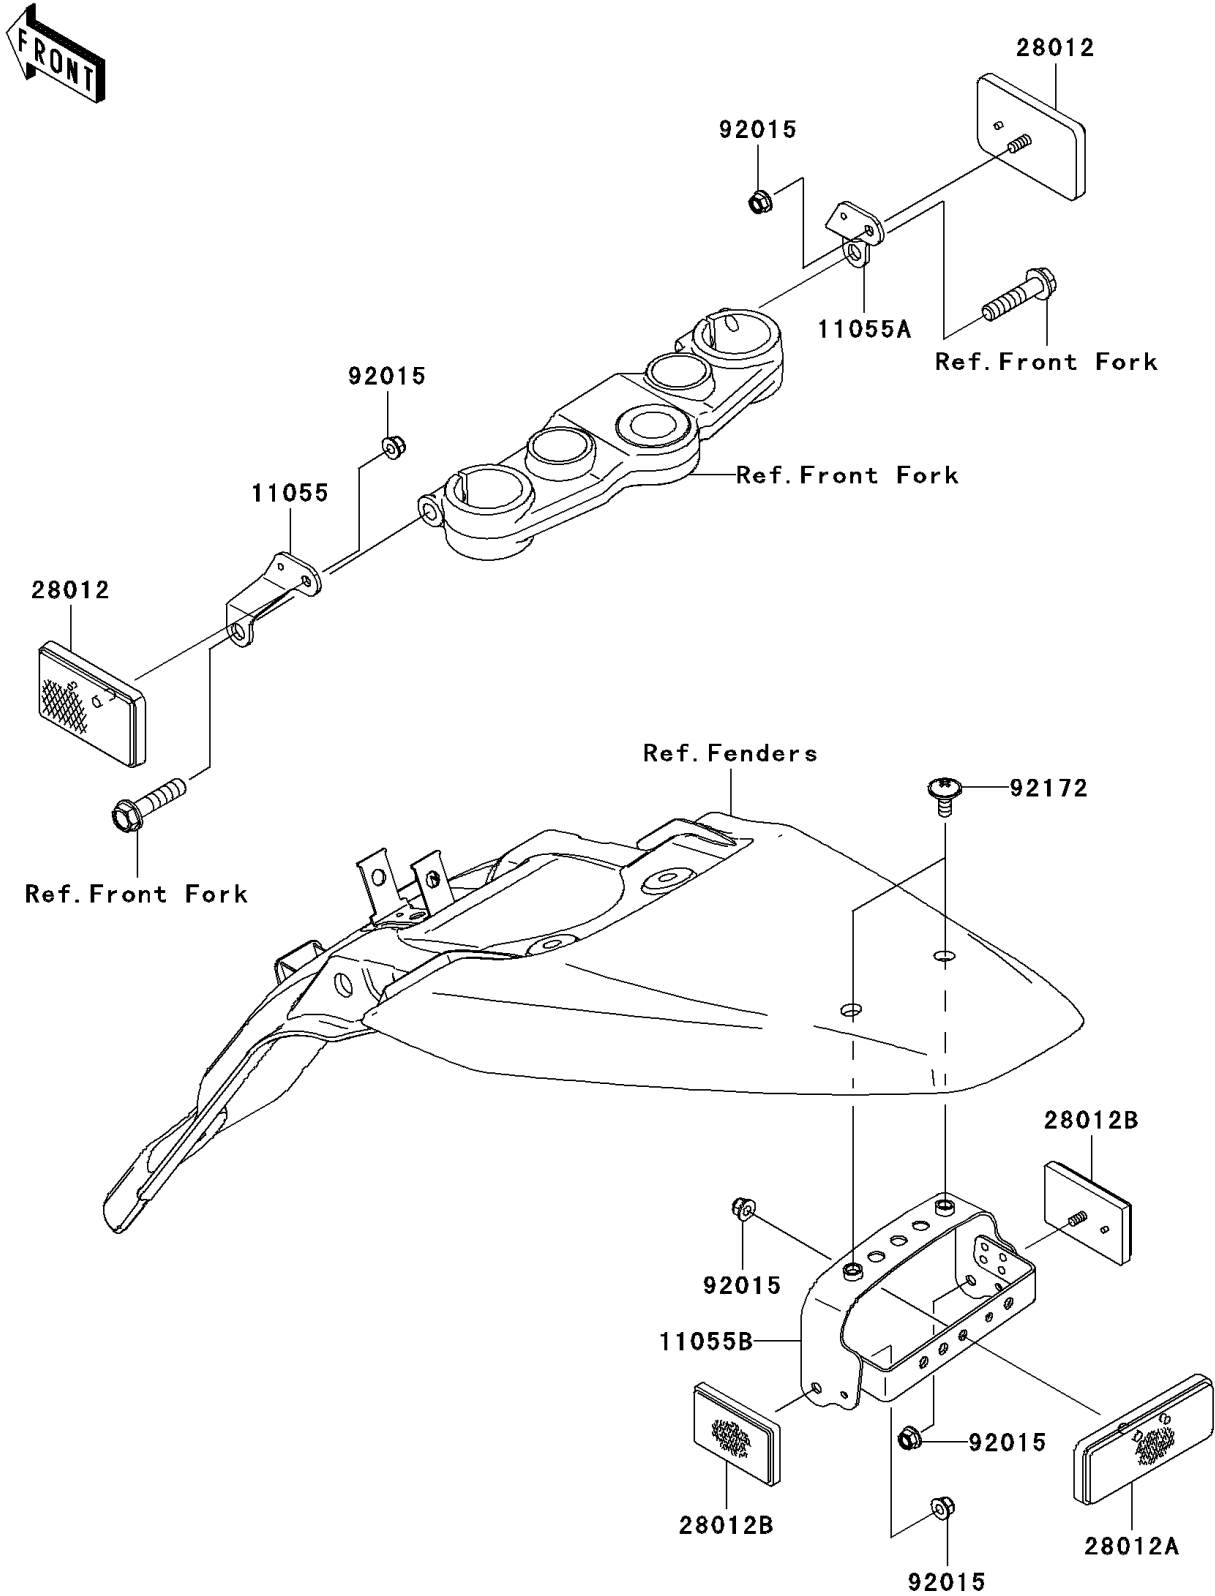

2010 KLX140L (CANADA ONLY) PARTS DIAGRAM

Reflectors(B8F/B9F/BAF/BBF)(CN)

F2790

2010 KLX140L (CANADA ONLY) PARTS LIST

Reflectors(B8F/B9F/BAF/BBF)(CN)

| ITEM NAME | PART NUMBER | QUANTITY |
|--|-------------|----------|
| BRACKET,REFLECTOR,FR,LH (Ref # 11055) | 11055-0469 | 1 |
| BRACKET,REFLECTOR,FR,RH (Ref # 11055A) | 11055-0470 | 1 |
| BRACKET,REFLECTOR,RR (Ref # 11055B) | 11055-0770 | 1 |
| REFLECTOR-REFLEX (Ref # 28012) | 28012-1003 | 2 |
| REFLECTOR-REFLEX (Ref # 28012A) | 28012-1077 | 1 |
| REFLECTOR-REFLEX (Ref # 28012B) | 28012-1088 | 2 |
| NUT,LOCK,FLANGED,5MM (Ref # 92015) | 92015-1752 | 5 |
| SCREW,6X14 (Ref # 92172) | 92172-0401 | 2 |