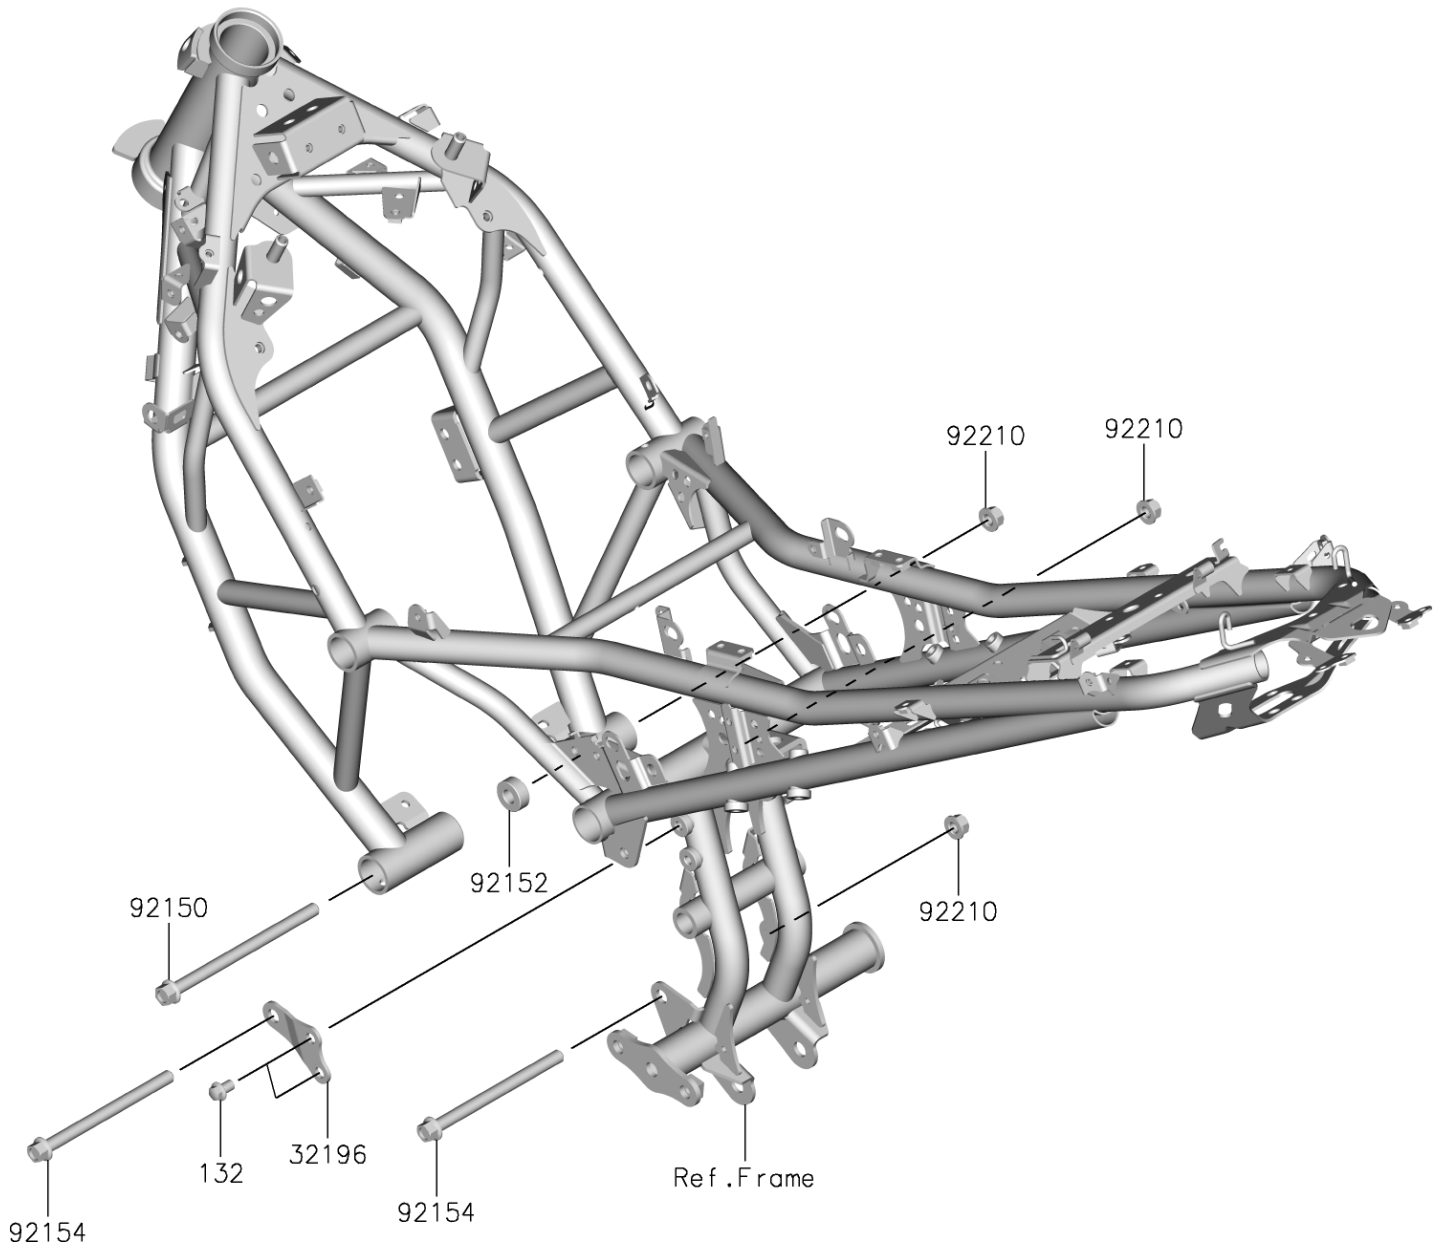

# 2024 Z e-1 ABS PARTS DIAGRAM

Electric Motor Mount

F2125

## 2024 Z e-1 ABS PARTS LIST

### Electric Motor Mount

ITEM NAME	PART NUMBER	QUANTITY
BRACKET-MOTOR (Ref # 32196)	32196-0004	1
BOLT,FLANGED,10X150 (Ref # 92150)	92150-1686	1
COLLAR,11X25X10 (Ref # 92152)	92152-2397	1
BOLT,FLANGED,10X132 (Ref # 92154)	92154-2167	2
NUT,LOCK,FLANGED,10MM (Ref # 92210)	92210-1139	3
BOLT-FLANGED-SMALL (Ref # 132)	132BA0812	2