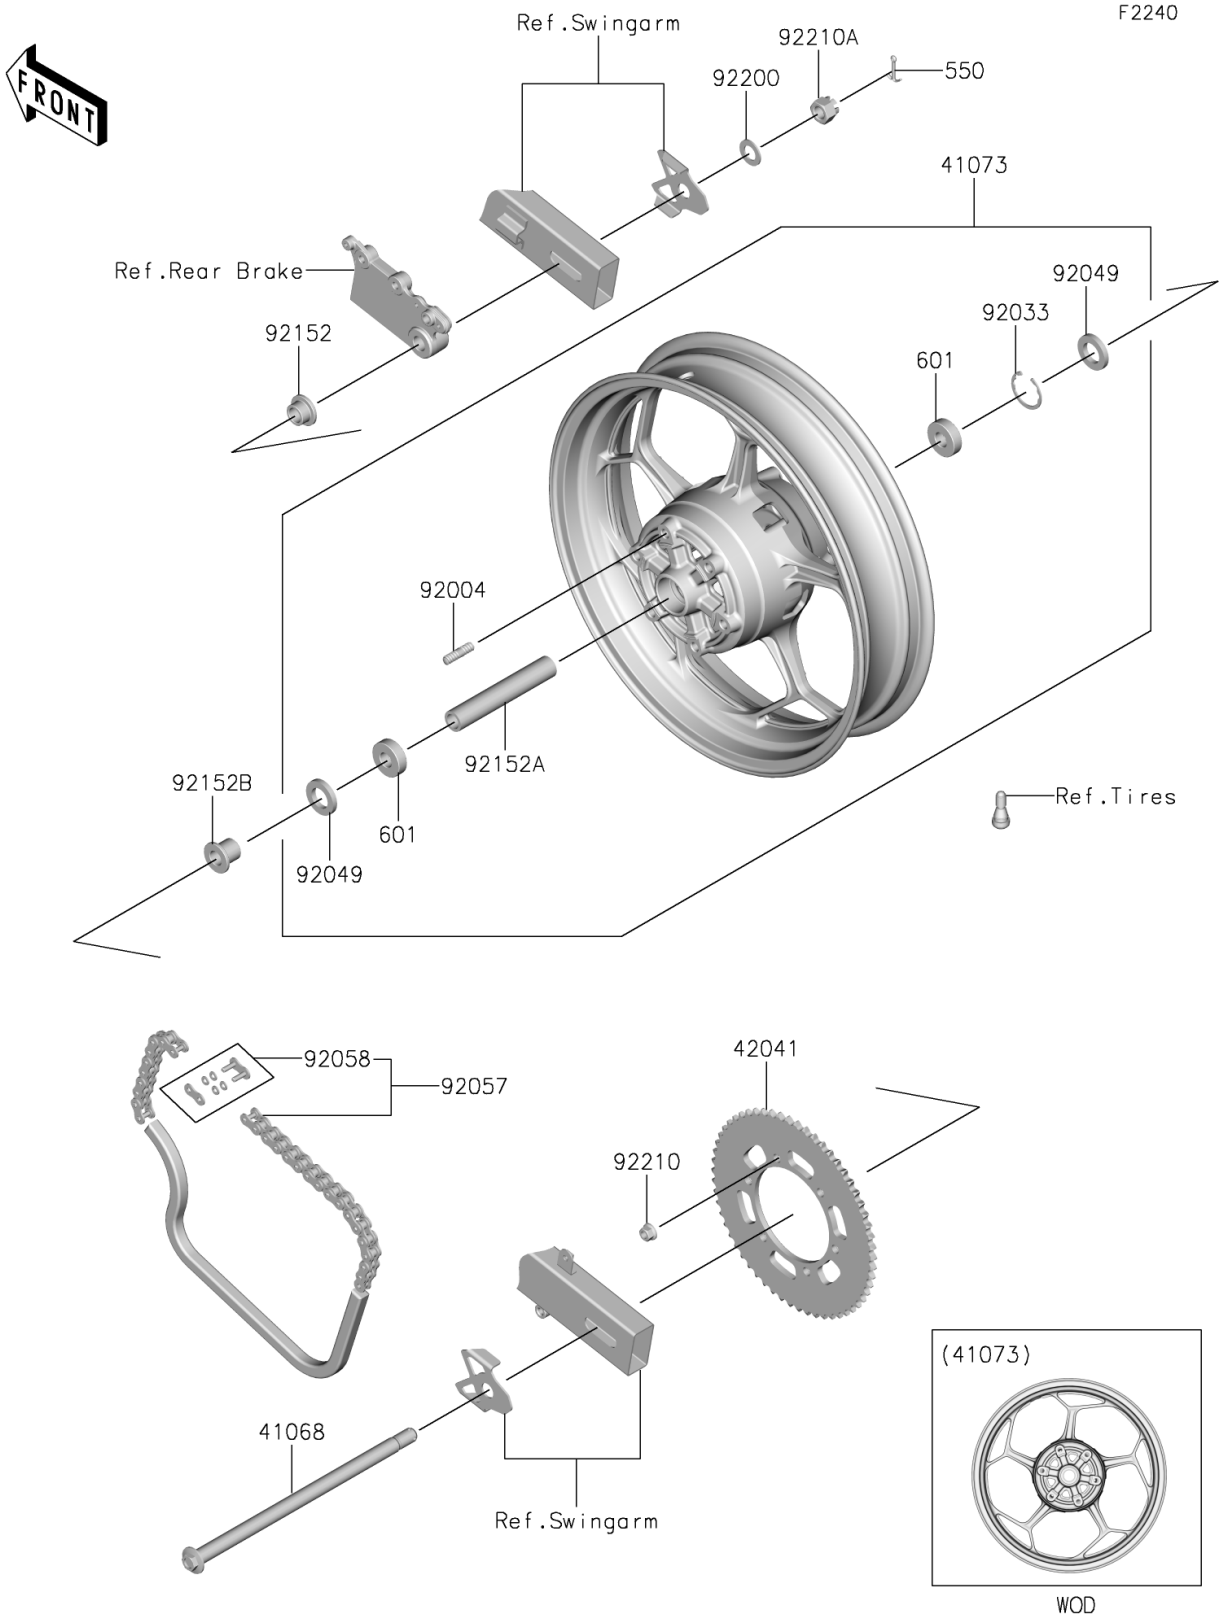

2024 Z e-1 ABS PARTS DIAGRAM

Rear Wheel/Chain

2024 Z e-1 ABS PARTS LIST

Rear Wheel/Chain

ITEM NAME	PART NUMBER	QUANTITY
AXLE,RR (Ref # 41068)	41068-0644	1
WHEEL-ASSY,RR,G.BLACK (Ref # 41073)	41073-0825-QT	1
SPROCKET-HUB,58T (Ref # 42041)	42041-0195	1
STUD,10X19 (Ref # 92004)	92004-0048	6
RING-SNAP,40MM (Ref # 92033)	92033-1040	1
SEAL-OIL (Ref # 92049)	92049-0794	2
CHAIN,DRIVE,RK428KLOX136L (Ref # 92057)	92057-0885	1
JOINT-CHAIN,DRIVE (Ref # 92058)	92058-0085	1
COLLAR,17X24X16 (Ref # 92152)	92152-1760	1
COLLAR,17.1X24X141 (Ref # 92152A)	92152-2317	1
COLLAR (Ref # 92152B)	92152-2977	1
WASHER,17.3X30X2 (Ref # 92200)	92200-1916	1
NUT,LOCK,FLANGED,10MM (Ref # 92210)	92210-1139	6
NUT,CASTLE,16X19 (Ref # 92210A)	92210-1585	1
PIN-COTTER,4.0X35 (Ref # 550)	550AA4035	1
BEARING-BALL,#6203UUC3 (Ref # 601)	601B6203UU	2