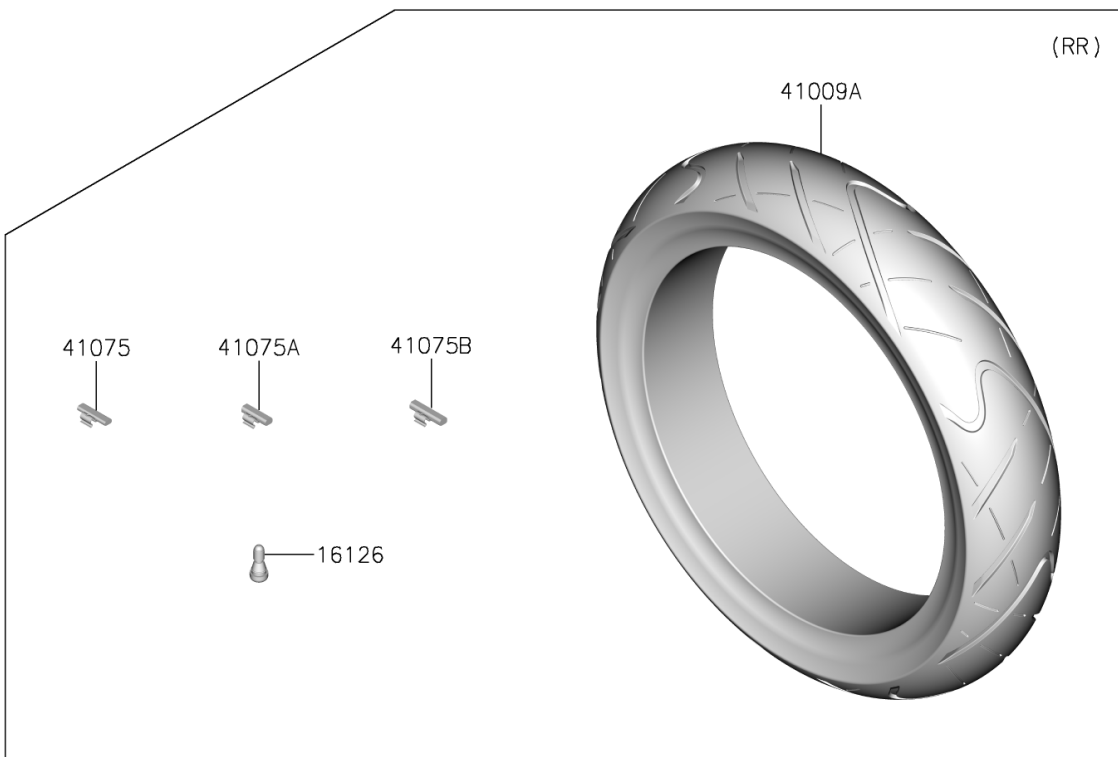

2024 NINJA® e-1 ABS PARTS DIAGRAM

Tires

F2210

2024 NINJA® e-1 ABS PARTS LIST

Tires

ITEM NAME	PART NUMBER	QUANTITY
VALVE,TIRE (Ref # 16126)	16126-1140	2
TIRE,FR,100/80-17 52S,RX-01F (Ref # 41009)	41009-0914	1
TIRE,RR,130/70-17 62S,RX-01R (Ref # 41009A)	41009-0915	1
BALANCER-WHEEL,10G,SILVER (Ref # 41075)	41075-0007	AR
BALANCER-WHEEL,20G,SILVER (Ref # 41075A)	41075-0008	AR
BALANCER-WHEEL,30G,SILVER (Ref # 41075B)	41075-0009	AR