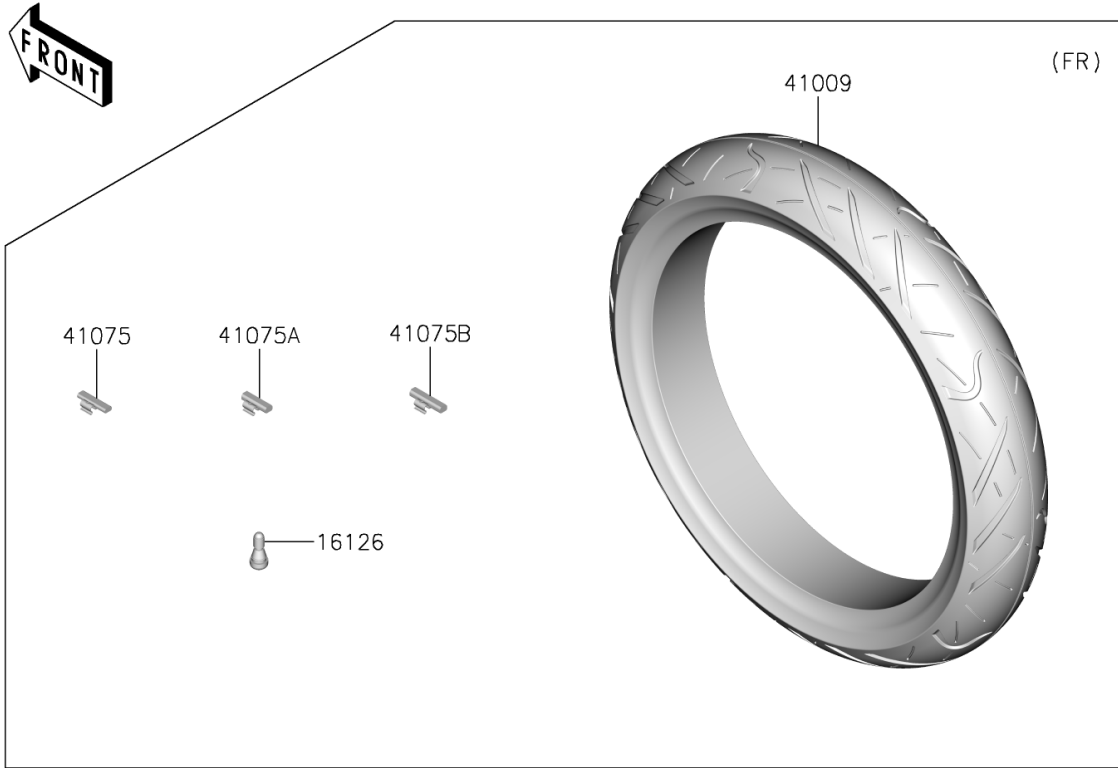

2024 NINJA® e-1 ABS PARTS DIAGRAM

Tires

F2210

2024 NINJA® e-1 ABS PARTS LIST

Tires

ITEM NAME	PART NUMBER	QUANTITY
VALVE,TIRE (Ref # 16126)	16126-1140	2
TIRE,FR,100/80-17 52S,RX-01F (Ref # 41009)	41009-0914	1
TIRE,RR,130/70-17 62S,RX-01R (Ref # 41009A)	41009-0915	1
BALANCER-WHEEL,10G,SILVER (Ref # 41075)	41075-0007	AR
BALANCER-WHEEL,20G,SILVER (Ref # 41075A)	41075-0008	AR
BALANCER-WHEEL,30G,SILVER (Ref # 41075B)	41075-0009	AR