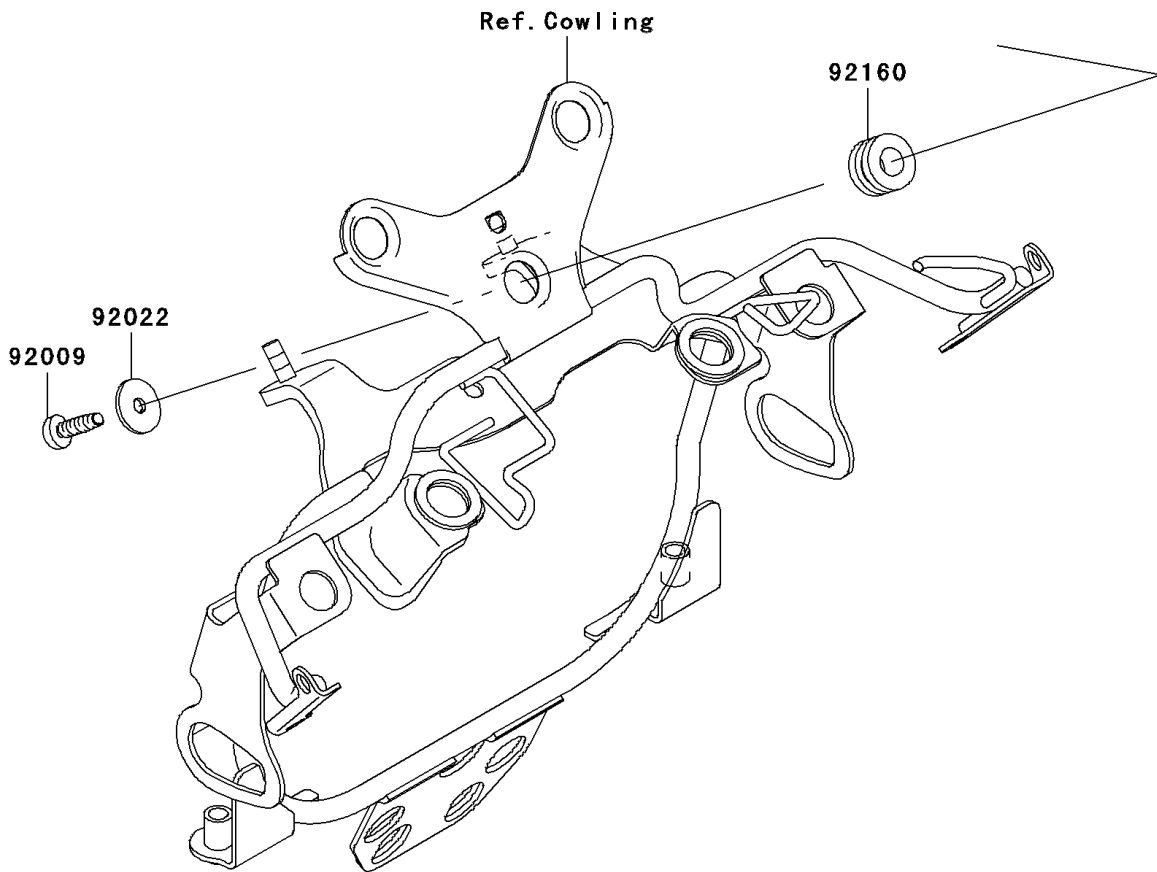

2006 Z1000 PARTS DIAGRAM

Meter(s)

2006 Z1000 PARTS LIST

Meter(s)

ITEM NAME	PART NUMBER	QUANTITY
COVER,METER,LWR (Ref # 14091)	14091-1569	1
COVER-METER CASE,UPP (Ref # 25023)	25023-0001	1
METER,LCD (Ref # 28011)	28011-0001	1
SCREW,TAPPING,5X14 (Ref # 92009)	92009-1197	3
SCREW,TAPPING,3X14 (Ref # 92009A)	92009-1592	5
WASHER,5.5X20X1.2 (Ref # 92022)	92022-1405	3
DAMPER (Ref # 92160)	92160-1167	3