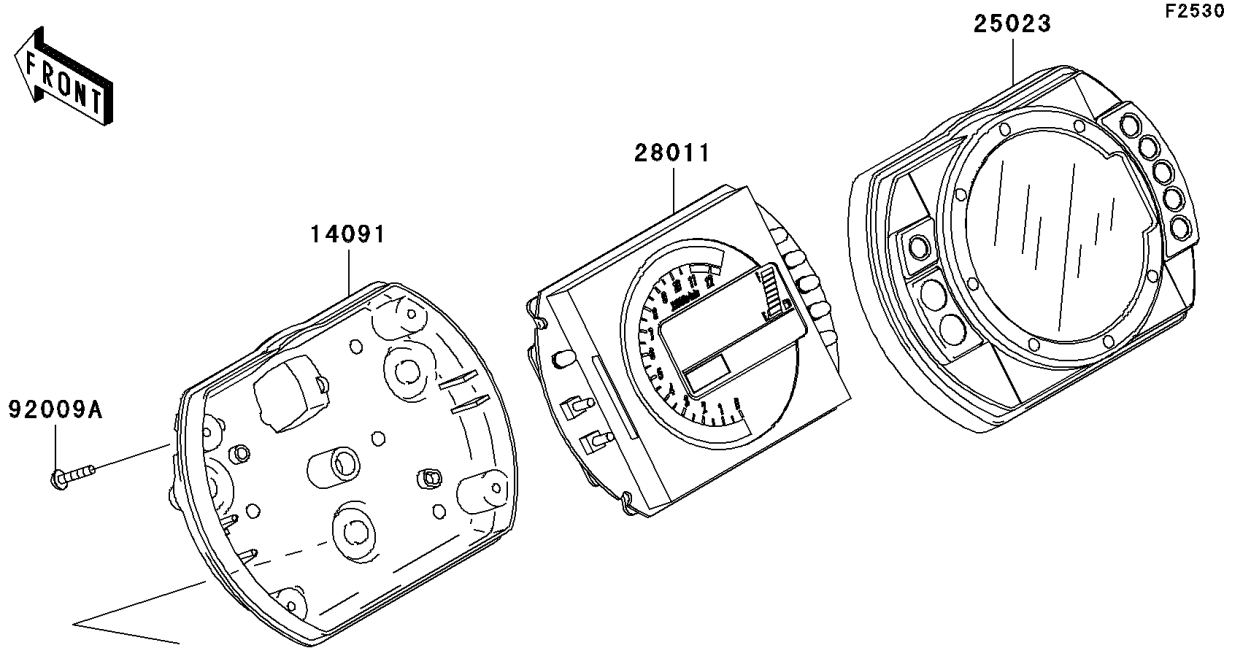

2006 Z1000 PARTS DIAGRAM

Meter(s)

2006 Z1000 PARTS LIST

Meter(s)

ITEM NAME	PART NUMBER	QUANTITY
COVER,METER,LWR (Ref # 14091)	14091-1569	1
COVER-METER CASE,UPP (Ref # 25023)	25023-0001	1
METER,LCD (Ref # 28011)	28011-0001	1
SCREW,TAPPING,5X14 (Ref # 92009)	92009-1197	3
SCREW,TAPPING,3X14 (Ref # 92009A)	92009-1592	5
WASHER,5.5X20X1.2 (Ref # 92022)	92022-1405	3
DAMPER (Ref # 92160)	92160-1167	3