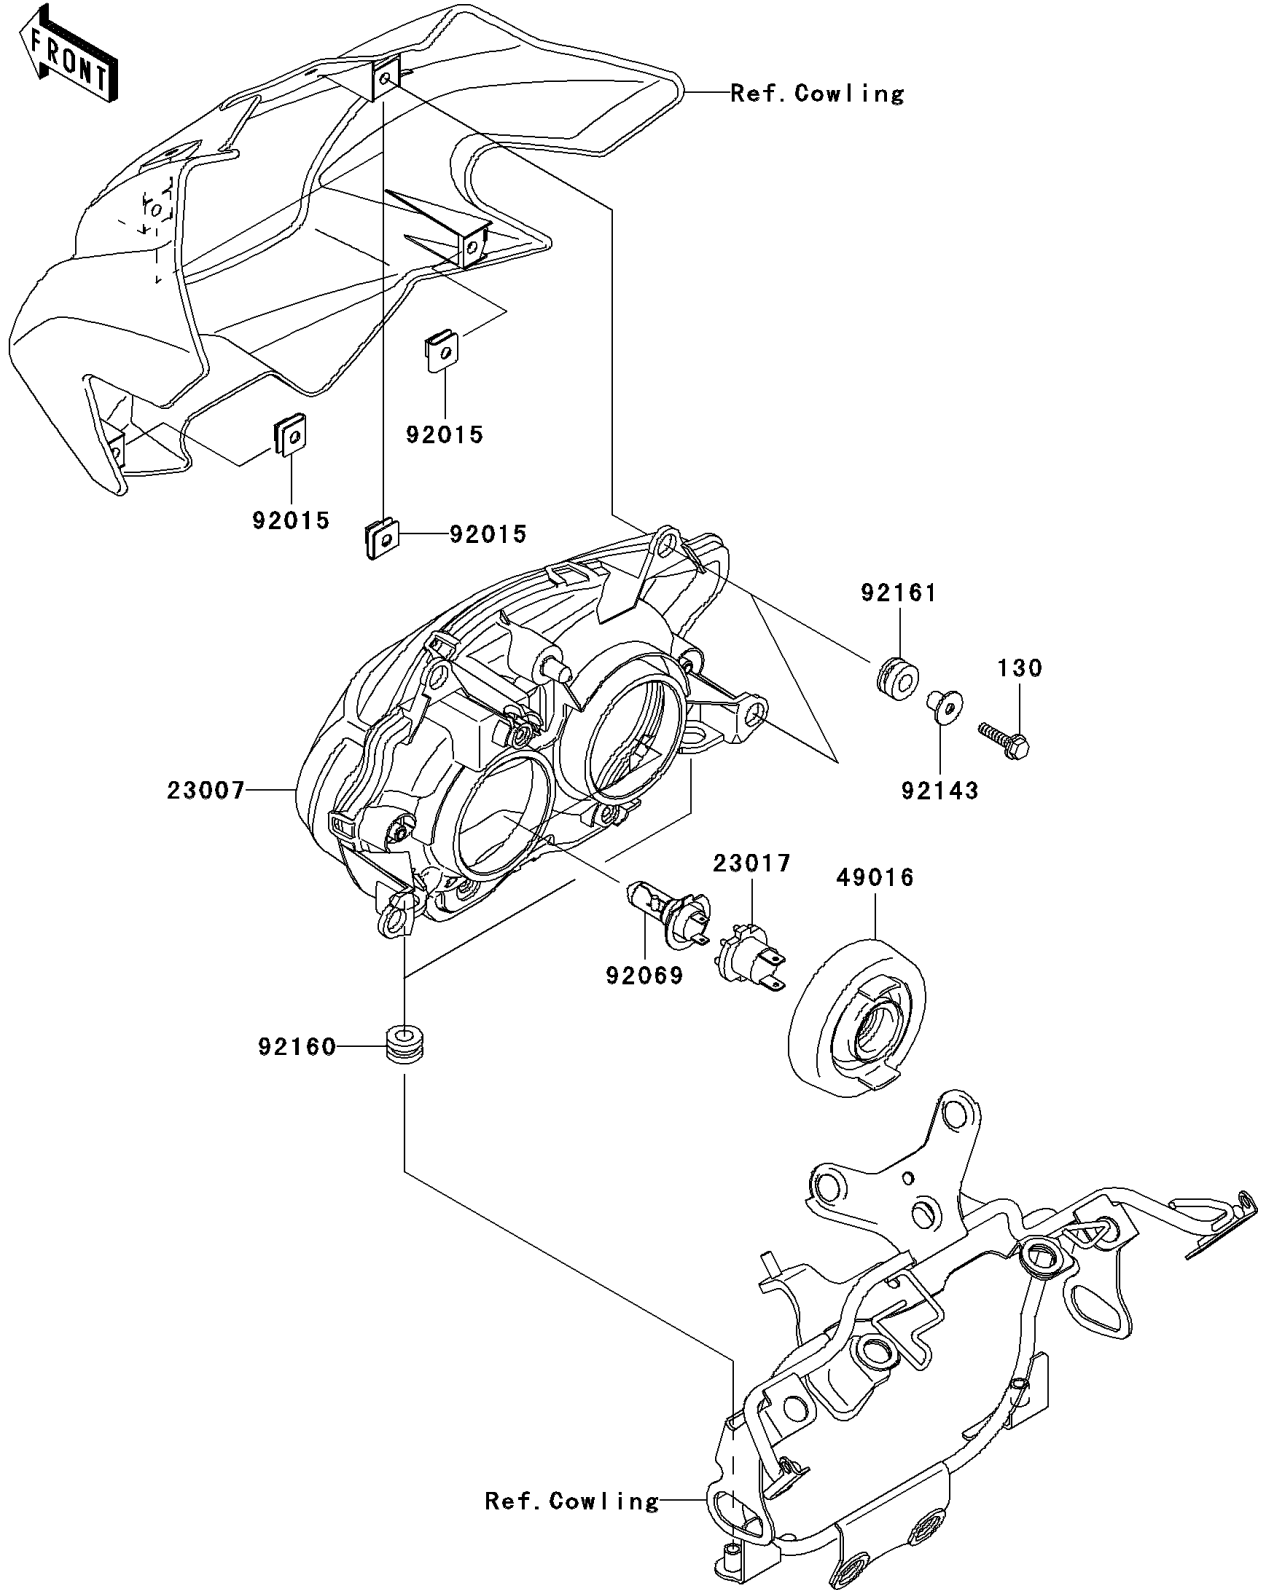

2006 Z1000 PARTS DIAGRAM

Headlight(s)

F2710

2006 Z1000 PARTS LIST

Headlight(s)

ITEM NAME	PART NUMBER	QUANTITY
BOLT-FLANGED,6X25 (Ref # 130)	130J0625	4
LENS-COMP,HEAD LAMP (Ref # 23007)	23007-0015	1
SOCKET,HEAD LAMP (Ref # 23017)	23017-1067	2
COVER-SEAL,HEAD LAMP (Ref # 49016)	49016-1209	2
NUT,6MM (Ref # 92015)	92015-1094	4
BULB,12V 55W,H7 (Ref # 92069)	92069-1126	2
COLLAR (Ref # 92143)	92143-1353	4
DAMPER (Ref # 92160)	92160-1167	2
DAMPER (Ref # 92161)	92161-0036	4