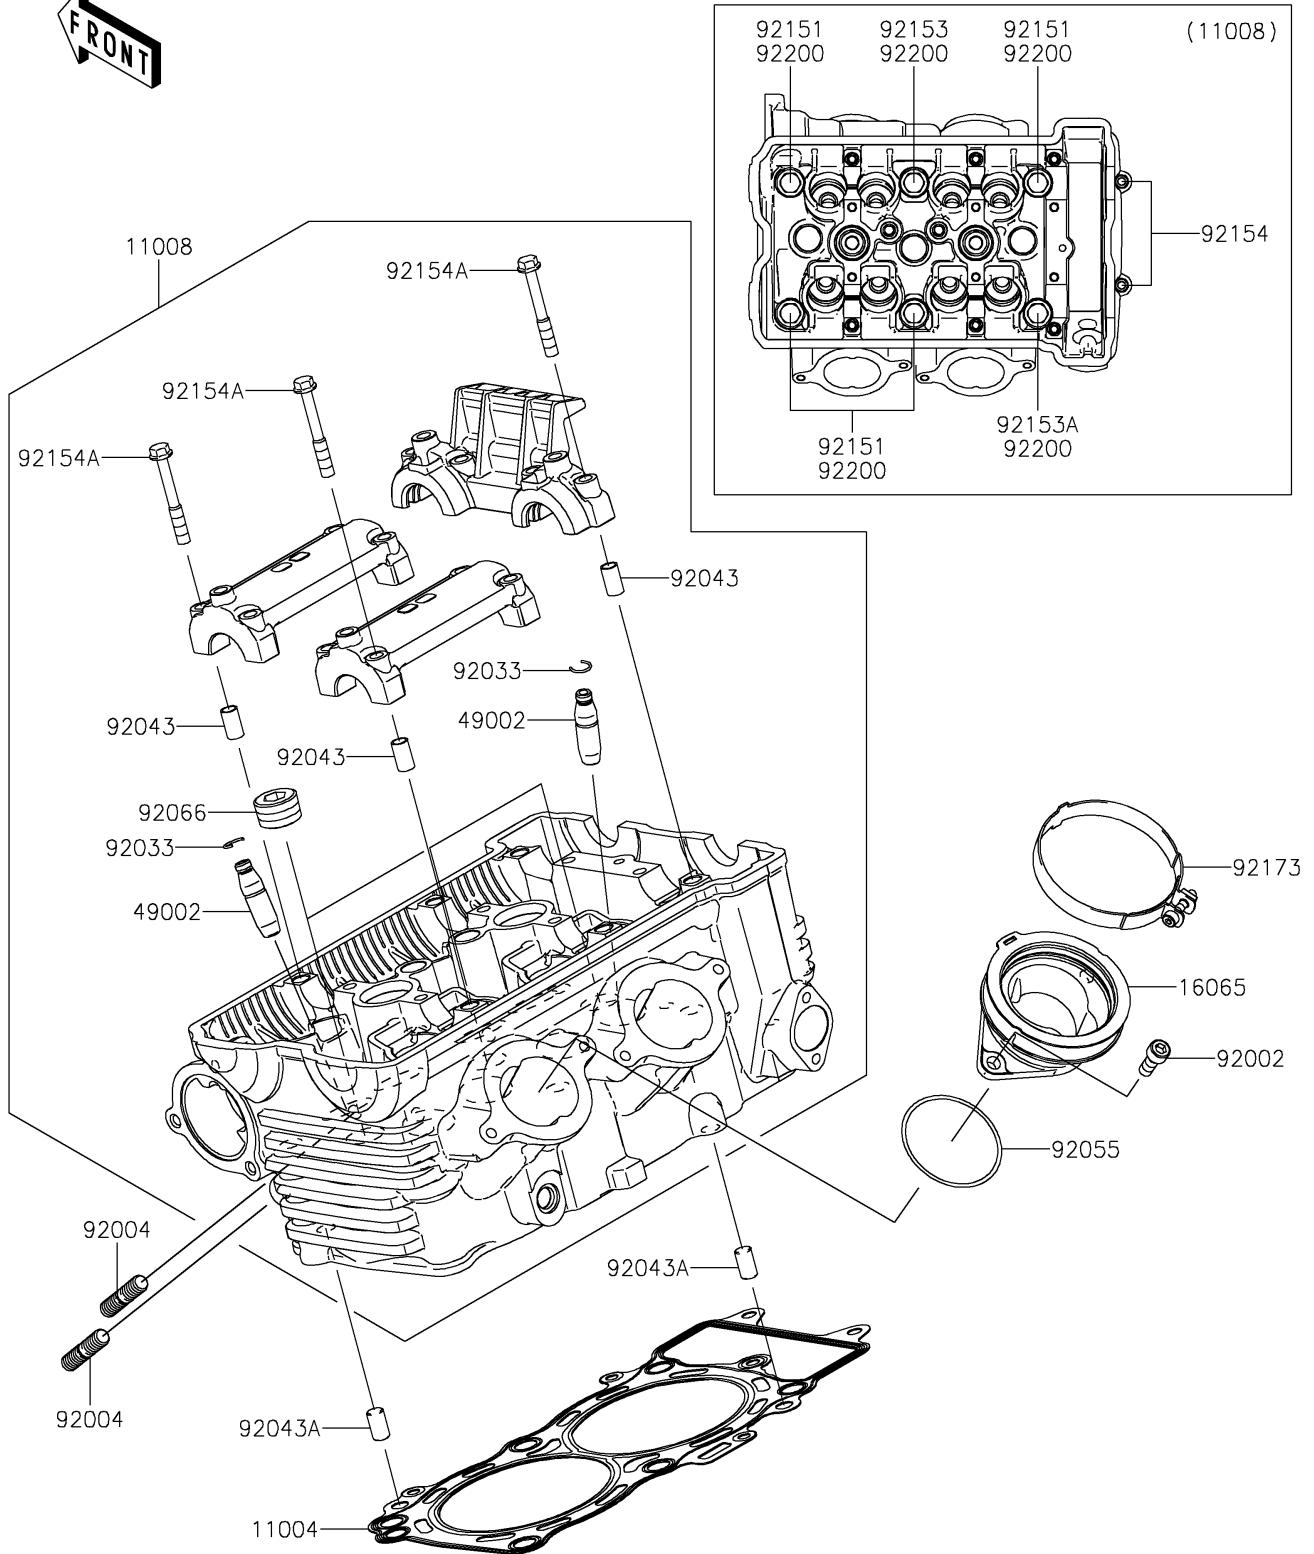

# 2023 Versys 650 PARTS DIAGRAM

Cylinder Head

E1111

## 2023 Versys 650 PARTS LIST

### Cylinder Head

ITEM NAME	PART NUMBER	QUANTITY
GASKET-HEAD (Ref # 11004)	11004-0064	1
HEAD-COMP-CYLINDER (Ref # 11008)	11008-0984	1
HOLDER,THROTTLE BODY (Ref # 16065)	16065-0024	2
GUIDE-VALVE (Ref # 49002)	49002-1116	8
BOLT,6X16 (Ref # 92002)	92002-1143	4
STUD,8X22 (Ref # 92004)	92004-0025	4
RING-SNAP (Ref # 92033)	92033-1247	8
PIN,6.2X8X14 (Ref # 92043)	92043-1263	6
PIN,8X14 (Ref # 92043A)	92043-1567	2
RING-O,47X1.9 (Ref # 92055)	92055-1600	2
PLUG,PT1/2X12.5 (Ref # 92066)	92066-0002	3
BOLT,10X158 (Ref # 92151)	92151-1152	4
BOLT,FLANGED-SMALL,10X176 (Ref # 92153)	92153-0972	1
BOLT,FLANGED-SMALL,10X80 (Ref # 92153A)	92153-1321	1
BOLT,SOCKET,6X30 (Ref # 92154)	92154-0116	2
BOLT,FLANGED,6X45 (Ref # 92154A)	92154-3737	12
CLAMP (Ref # 92173)	92173-0239	2
WASHER,10.5X19X2.3 (Ref # 92200)	92200-0363	6