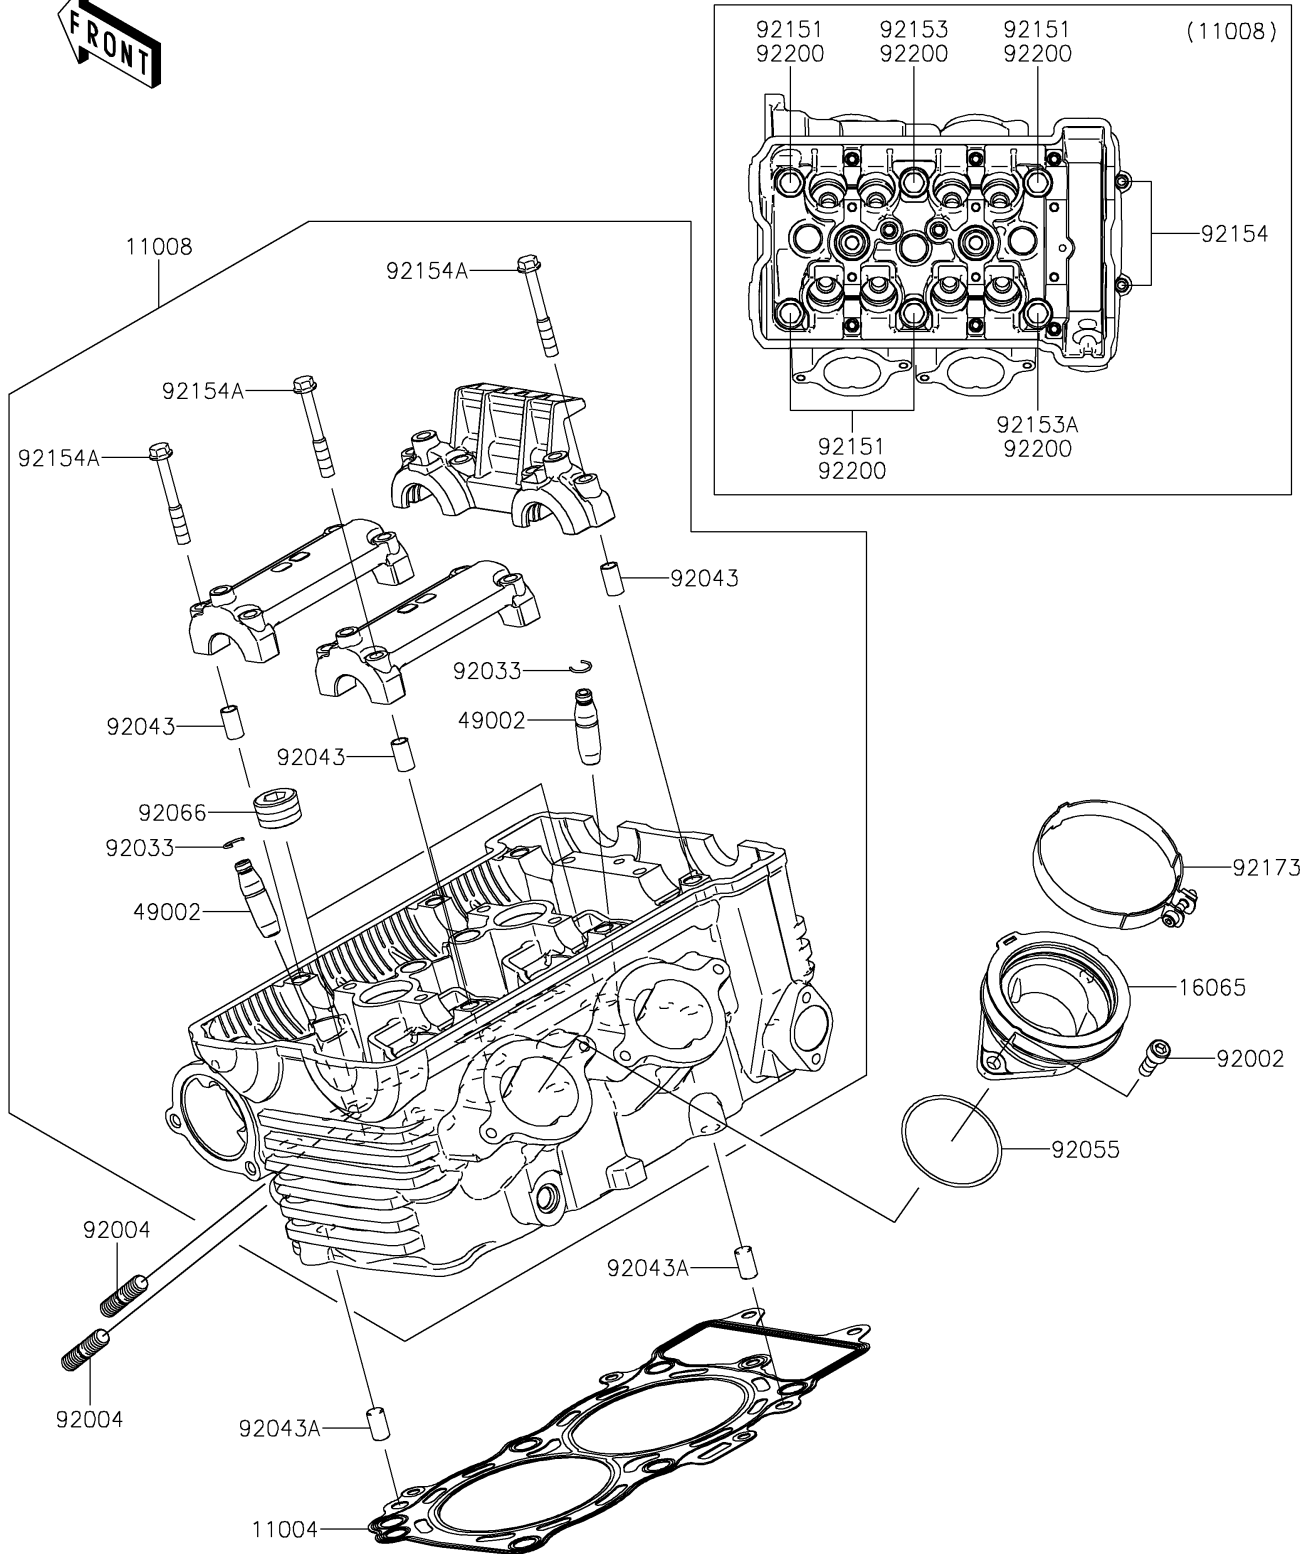

2024 Versys 650 PARTS DIAGRAM

Cylinder Head

E1111

2024 Versys 650 PARTS LIST

Cylinder Head

ITEM NAME	PART NUMBER	QUANTITY
GASKET-HEAD (Ref # 11004)	11004-0064	1
HEAD-COMP-CYLINDER (Ref # 11008)	11008-0984	1
HOLDER,THROTTLE BODY (Ref # 16065)	16065-0024	2
GUIDE-VALVE (Ref # 49002)	49002-1116	8
BOLT,6X16 (Ref # 92002)	92002-1143	4
STUD,8X22 (Ref # 92004)	92004-0025	4
RING-SNAP (Ref # 92033)	92033-1247	8
PIN,6.2X8X14 (Ref # 92043)	92043-1263	6
PIN,8X14 (Ref # 92043A)	92043-1567	2
RING-O,47X1.9 (Ref # 92055)	92055-1600	2
PLUG,PT1/2X12.5 (Ref # 92066)	92066-0002	3
BOLT,10X158 (Ref # 92151)	92151-1152	4
BOLT,FLANGED-SMALL,10X176 (Ref # 92153)	92153-0972	1
BOLT,FLANGED-SMALL,10X80 (Ref # 92153A)	92153-1321	1
BOLT,SOCKET,6X30 (Ref # 92154)	92154-0116	2
BOLT,FLANGED,6X45 (Ref # 92154A)	92154-3737	12
CLAMP (Ref # 92173)	92173-0239	2
WASHER,10.5X19X2.3 (Ref # 92200)	92200-0363	6