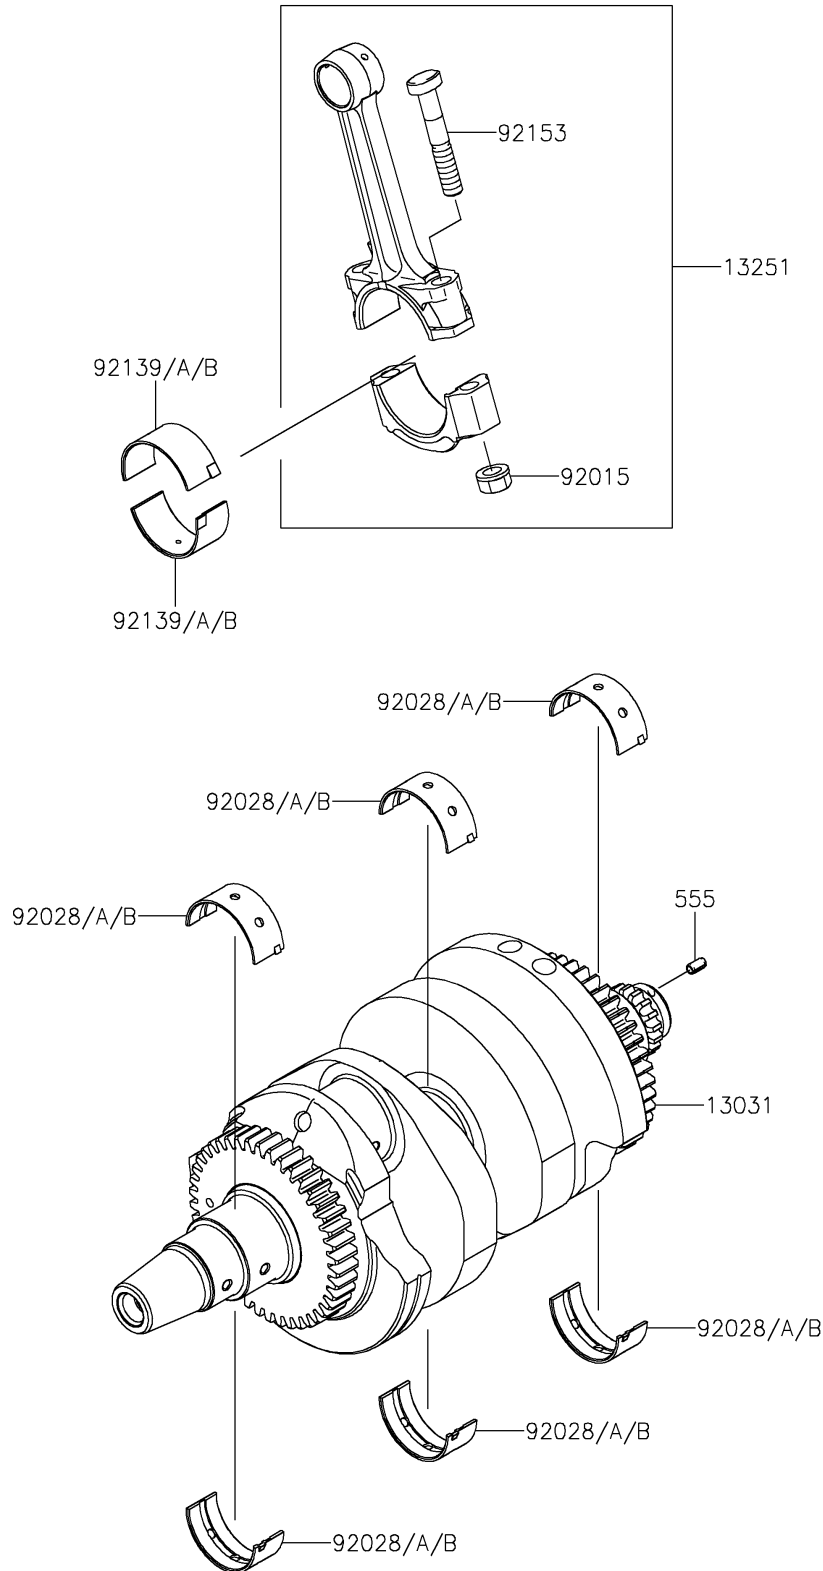

2023 VERSYS® 650 PARTS DIAGRAM

Crankshaft

E1321

2023 VERSYS® 650 PARTS LIST

Crankshaft

ITEM NAME	PART NUMBER	QUANTITY
CRANKSHAFT-COMP (Ref # 13031)	13031-0149	1
ROD-ASSY-CONNECTING,K (Ref # 13251)	13251-0010-KK	2
NUT,FLANGED,8MM (Ref # 92015)	92015-1311	4
BUSHING,CRANKSHAFT,BLUE (Ref # 92028)	92028-1903	6
BUSHING,CRANKSHAFT,BLACK (Ref # 92028A)	92028-1904	AR
BUSHING,CRANKSHAFT,BROWN (Ref # 92028B)	92028-1905	AR
BUSHING,CON-ROD,BLUE (Ref # 92139)	92139-0114	4
BUSHING,CON-ROD,BLACK (Ref # 92139A)	92139-0115	AR
BUSHING,CON-ROD,BROWN (Ref # 92139B)	92139-0116	AR
BOLT,CON-ROD,8X49 (Ref # 92153)	92153-0957	4
PIN-SPRING,4X8 (Ref # 555)	555A0408	1