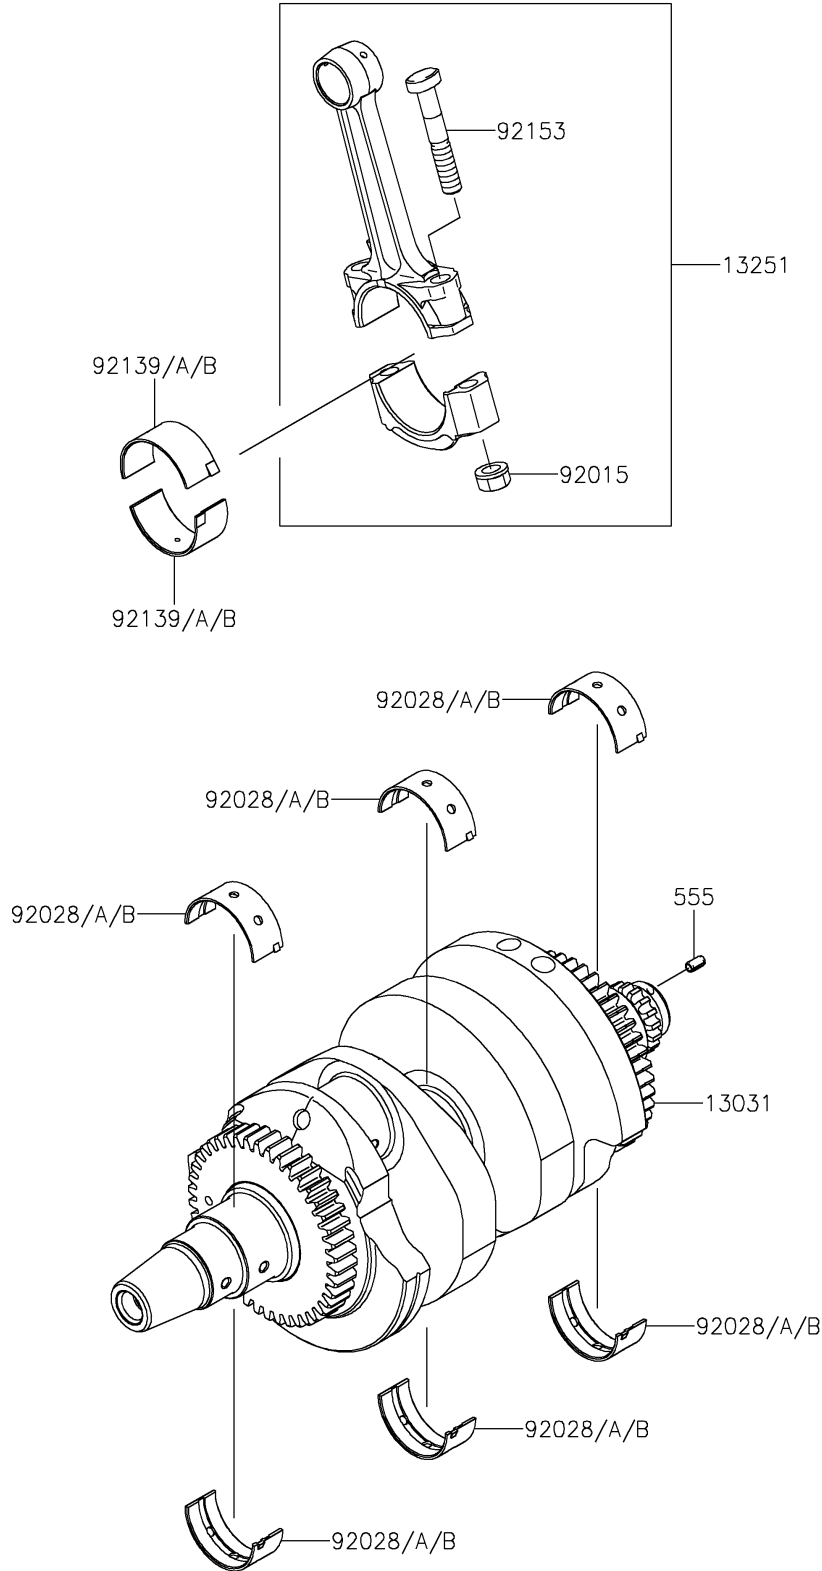

2024 Versys 650 PARTS DIAGRAM

Crankshaft

E1321

2024 Versys 650 PARTS LIST

Crankshaft

ITEM NAME	PART NUMBER	QUANTITY
CRANKSHAFT-COMP (Ref # 13031)	13031-0149	1
ROD-ASSY-CONNECTING,K (Ref # 13251)	13251-0010-KK	2
NUT,FLANGED,8MM (Ref # 92015)	92015-1311	4
BUSHING,CRANKSHAFT,BLUE (Ref # 92028)	92028-1903	6
BUSHING,CRANKSHAFT,BLACK (Ref # 92028A)	92028-1904	AR
BUSHING,CRANKSHAFT,BROWN (Ref # 92028B)	92028-1905	AR
BUSHING,CON-ROD,BLUE (Ref # 92139)	92139-0114	4
BUSHING,CON-ROD,BLACK (Ref # 92139A)	92139-0115	AR
BUSHING,CON-ROD,BROWN (Ref # 92139B)	92139-0116	AR
BOLT,CON-ROD,8X49 (Ref # 92153)	92153-0957	4
PIN-SPRING,4X8 (Ref # 555)	555A0408	1