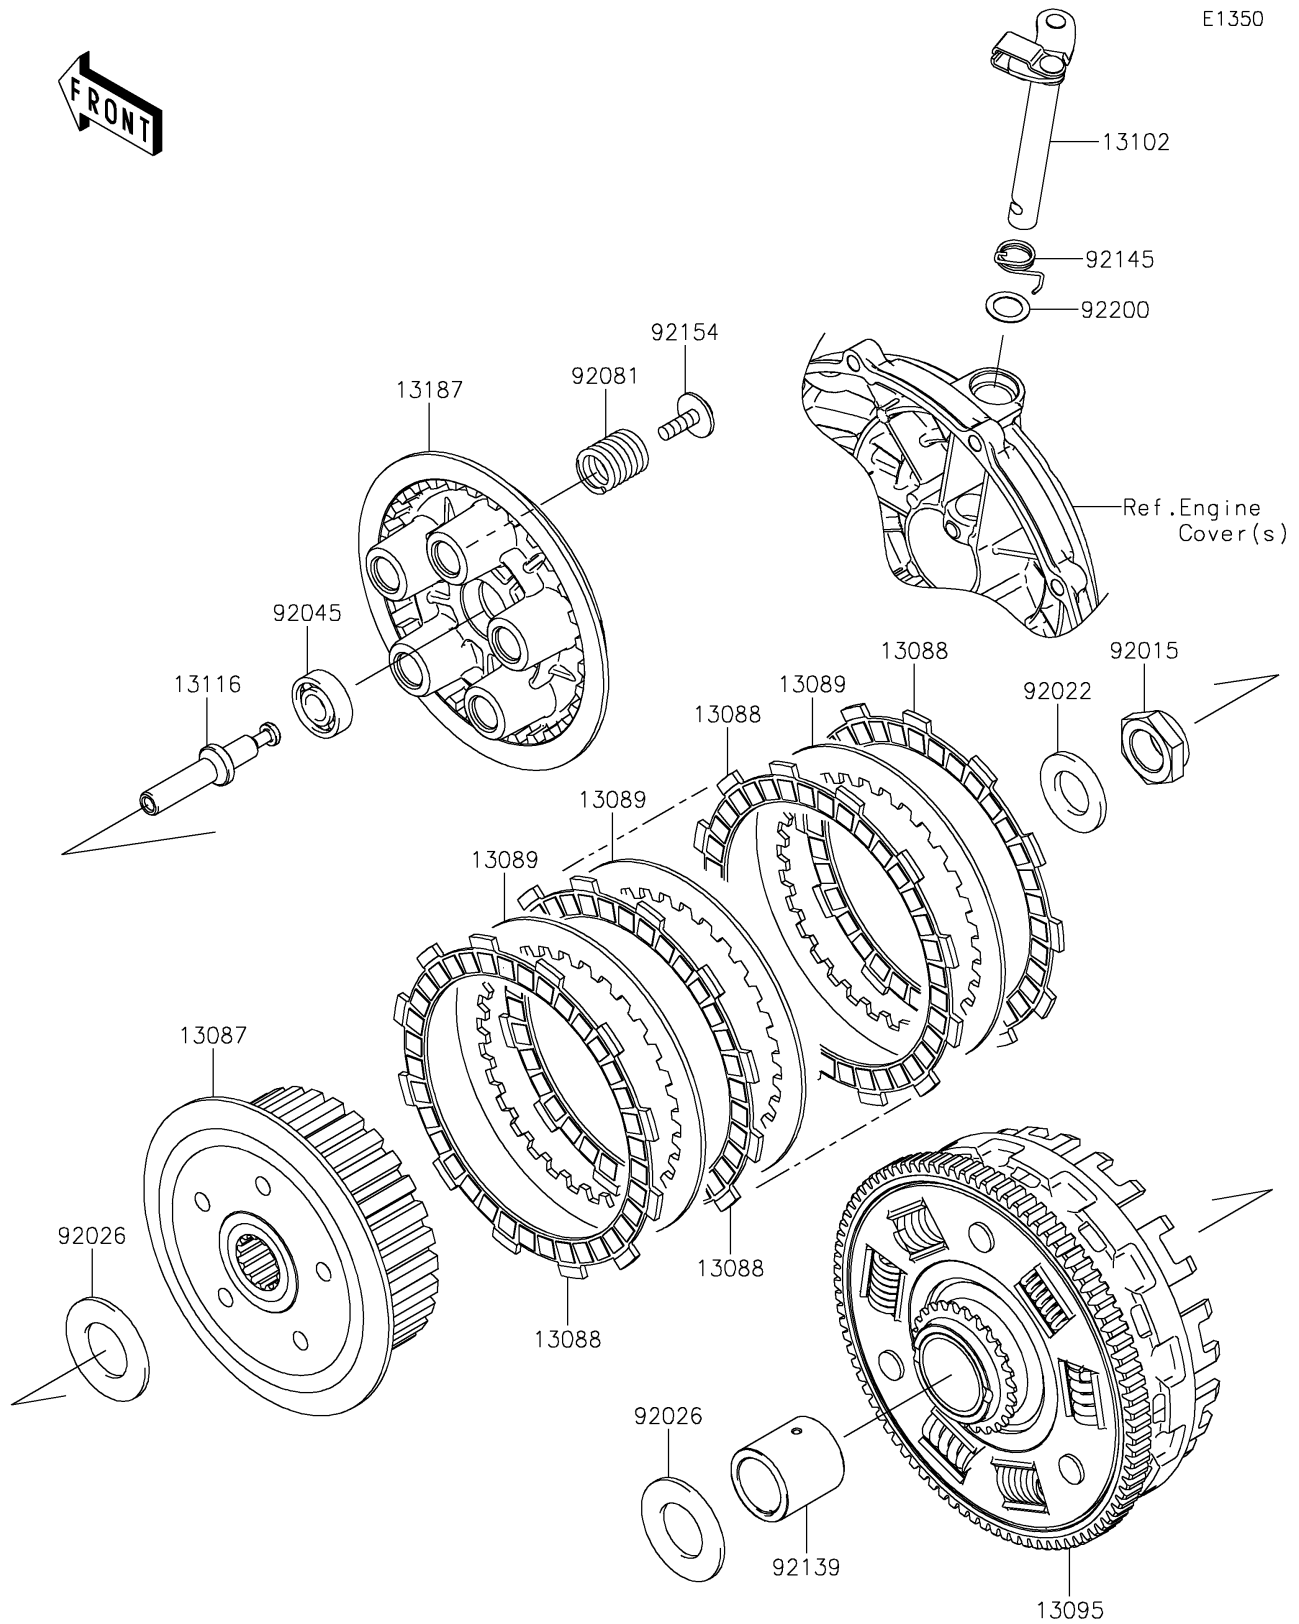

2022 VERSYS® 650 PARTS DIAGRAM

Clutch

2022 VERSYS® 650 PARTS LIST

Clutch

ITEM NAME	PART NUMBER	QUANTITY
HUB-CLUTCH (Ref # 13087)	13087-0046	1
PLATE-FRICTION (Ref # 13088)	13088-1105	7
PLATE-CLUTCH,T=2.3 (Ref # 13089)	13089-0016	6
HOUSING-COMP-CLUTCH (Ref # 13095)	13095-0559	1
RELEASE-COMP-CLUTCH (Ref # 13102)	13102-0037	1
ROD-PUSH (Ref # 13116)	13116-0035	1
PLATE-CLUTCH OPERATING (Ref # 13187)	13187-0017	1
NUT,20MM (Ref # 92015)	92015-1555	1
WASHER,20.3X36X3.7 (Ref # 92022)	92022-1868	1
SPACER,25.5X47X2.5 (Ref # 92026)	92026-0716	2
BEARING-BALL,6001C3ML01 (Ref # 92045)	92045-1235	1
SPRING,CLUTCH (Ref # 92081)	92081-1033	5
BUSHING (Ref # 92139)	92139-0710	1
SPRING,CLUTCH RELEASE (Ref # 92145)	92145-0897	1
BOLT,UPSET-WP,6X20 (Ref # 92154)	92154-0079	5
WASHER,12X18.5X0.5 (Ref # 92200)	92200-1487	1