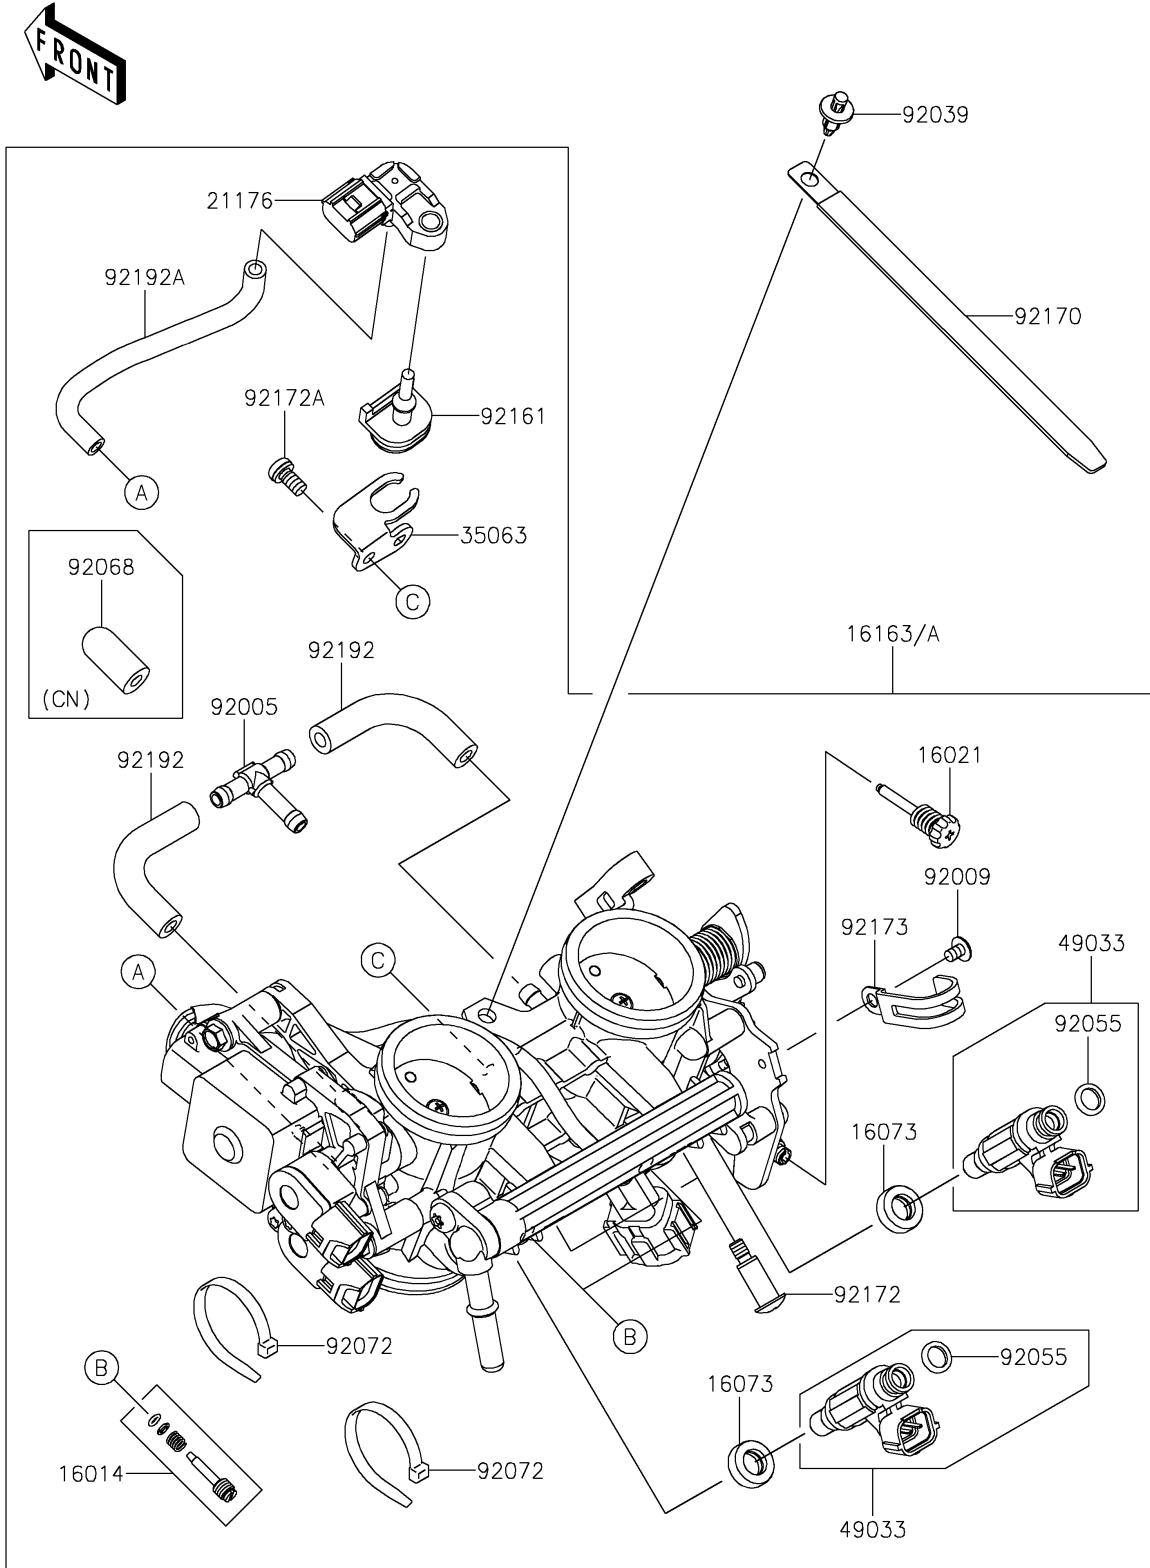

# 2022 VERSYS® 650 PARTS DIAGRAM

Throttle

E1510

## 2022 VERSYS® 650 PARTS LIST

### Throttle

ITEM NAME	PART NUMBER	QUANTITY
SCREW-PILOT AIR (Ref # 16014)	16014-0002	2
SCREW-THROTTLE STOP (Ref # 16021)	16021-0033	1
INSULATOR (Ref # 16073)	16073-0129	2
THROTTLE-ASSY (Ref # 16163)	16163-1262	1
THROTTLE-ASSY (Ref # 16163A)	16163-1274	1
SENSOR,PRESSURE (Ref # 21176)	21176-0906	1
STAY (Ref # 35063)	35063-1528	1
NOZZLE-INJECTION (Ref # 49033)	49033-0568	2
FITTING,3WAY (Ref # 92005)	92005-0730	1
SCREW,CLAMP (Ref # 92009)	92009-1860	1
RIVET (Ref # 92039)	92039-0707	1
RING-O,INJECTION NOZZLE (Ref # 92055)	92055-0124	2
PLUG,12X25 (Ref # 92068)	92068-006	2
BAND,SUB-HARNESS (Ref # 92072)	92072-0012	2
DAMPER (Ref # 92161)	92161-0673	1
CLAMP,L=150 (Ref # 92170)	92170-1114	1
SCREW,PIPE INJECTION (Ref # 92172)	92172-0064	2
SCREW (Ref # 92172A)	92172-0393	1
CLAMP (Ref # 92173)	92173-0288	1
TUBE (Ref # 92192)	92192-1045	2
TUBE (Ref # 92192A)	92192-2368	1