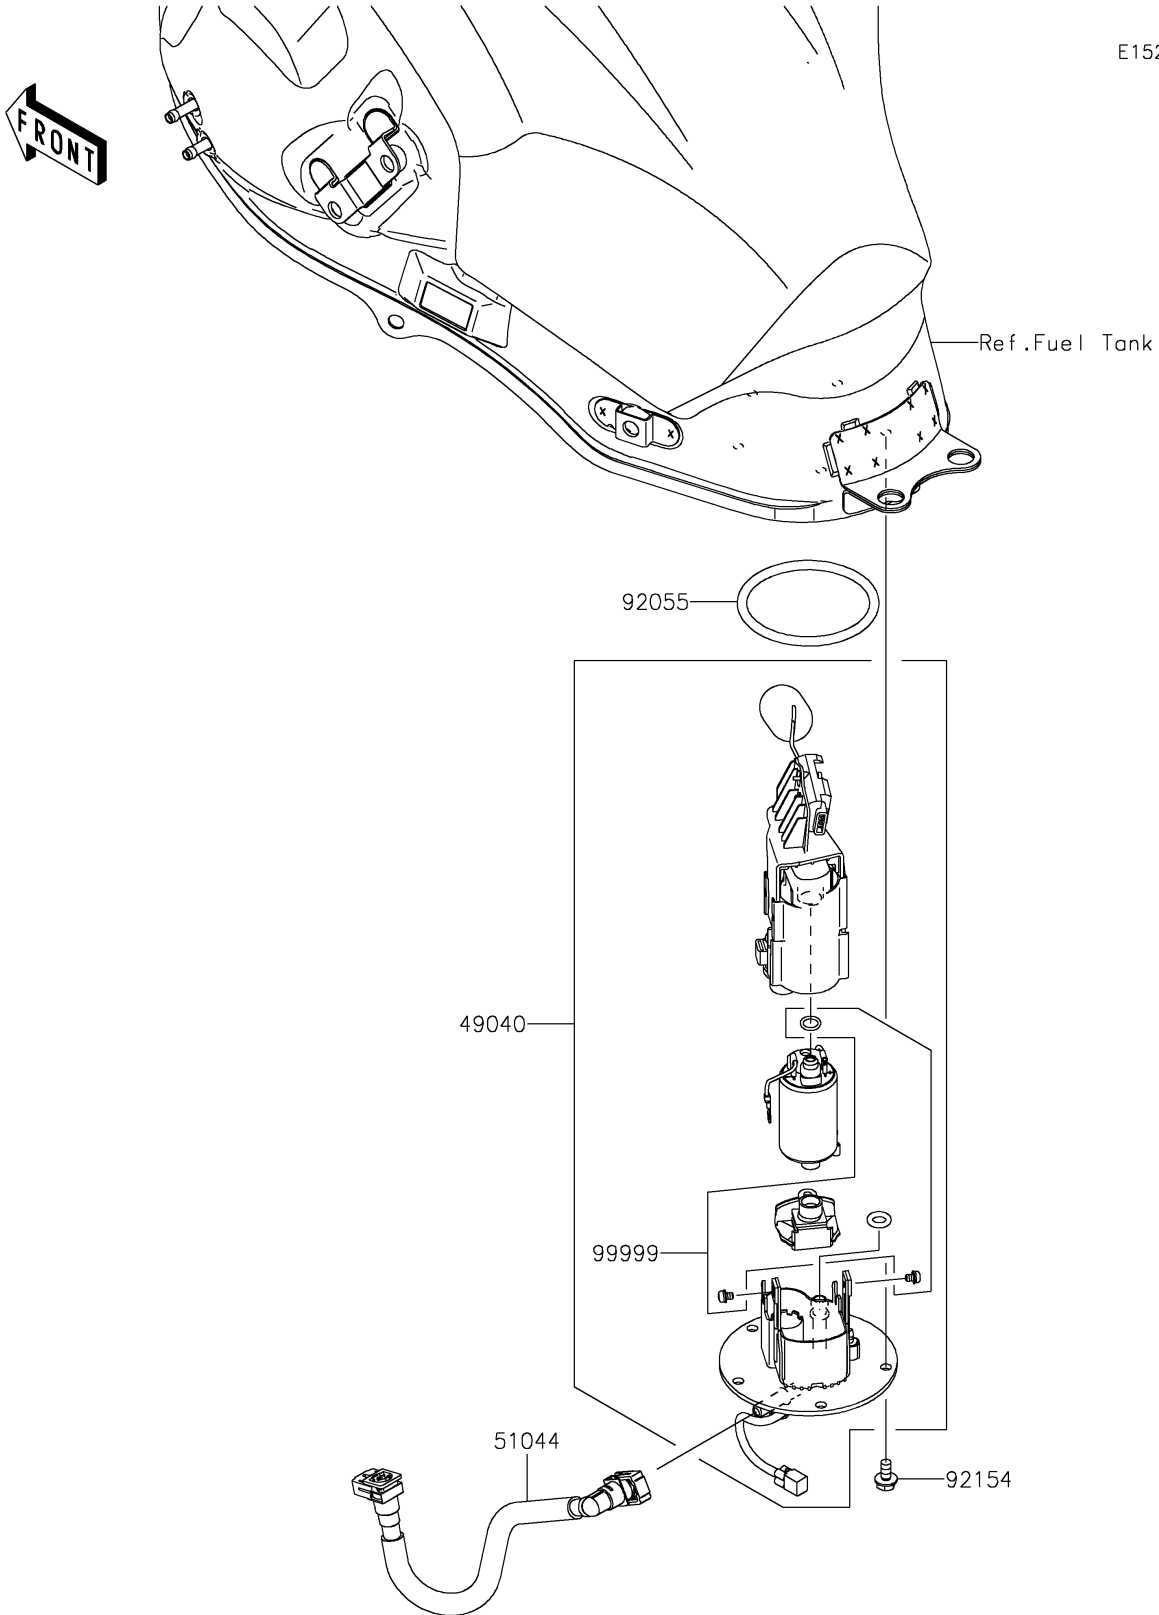

2022 VERSYS[®] 650 PARTS DIAGRAM

Fuel Pump

E1520

2022 VERSYS® 650 PARTS LIST

Fuel Pump

ITEM NAME	PART NUMBER	QUANTITY
PUMP-FUEL (Ref # 49040)	49040-0737	1
TUBE-ASSY (Ref # 51044)	51044-0942	1
RING-O,74.6X5.7 (Ref # 92055)	92055-0728	1
BOLT,FLANGED,6X12 (Ref # 92154)	92154-2335	5
KIT,FUEL FILTER (Ref # 99999)	99999-0525	1