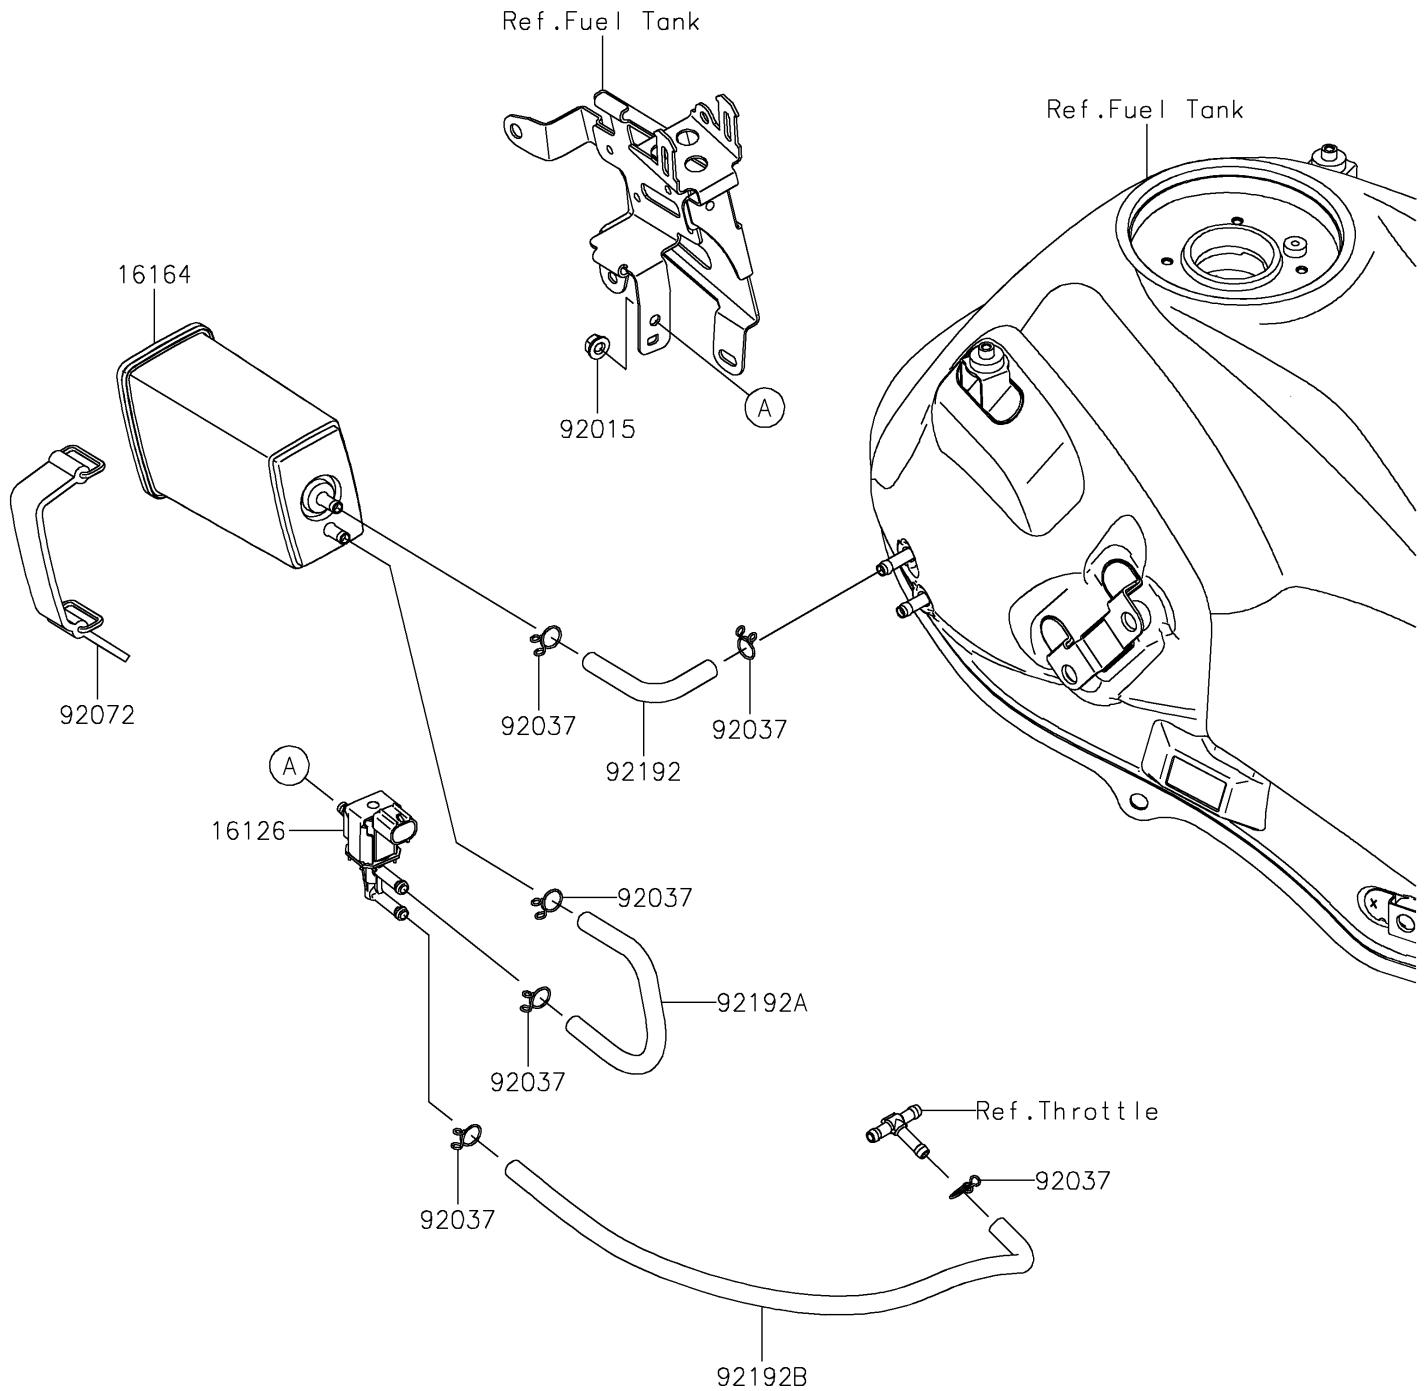

2022 VERSYS® 650 PARTS DIAGRAM

Fuel Evaporative System(CA)

E1650

2022 VERSYS® 650 PARTS LIST

Fuel Evaporative System(CA)

ITEM NAME	PART NUMBER	QUANTITY
VALVE,SOLENOID (Ref # 16126)	16126-0705	1
CANISTER (Ref # 16164)	16164-0012	1
NUT,FLANGED,6MM (Ref # 92015)	92015-1367	1
CLAMP,TUBE (Ref # 92037)	92037-147	6
BAND,L=90 (Ref # 92072)	92072-0135	1
TUBE,TANK-CANISTER (Ref # 92192)	92192-1382	1
TUBE,CANISTER-VALVE (Ref # 92192A)	92192-1383	1
TUBE,VALVE-THROTTLE (Ref # 92192B)	92192-1384	1