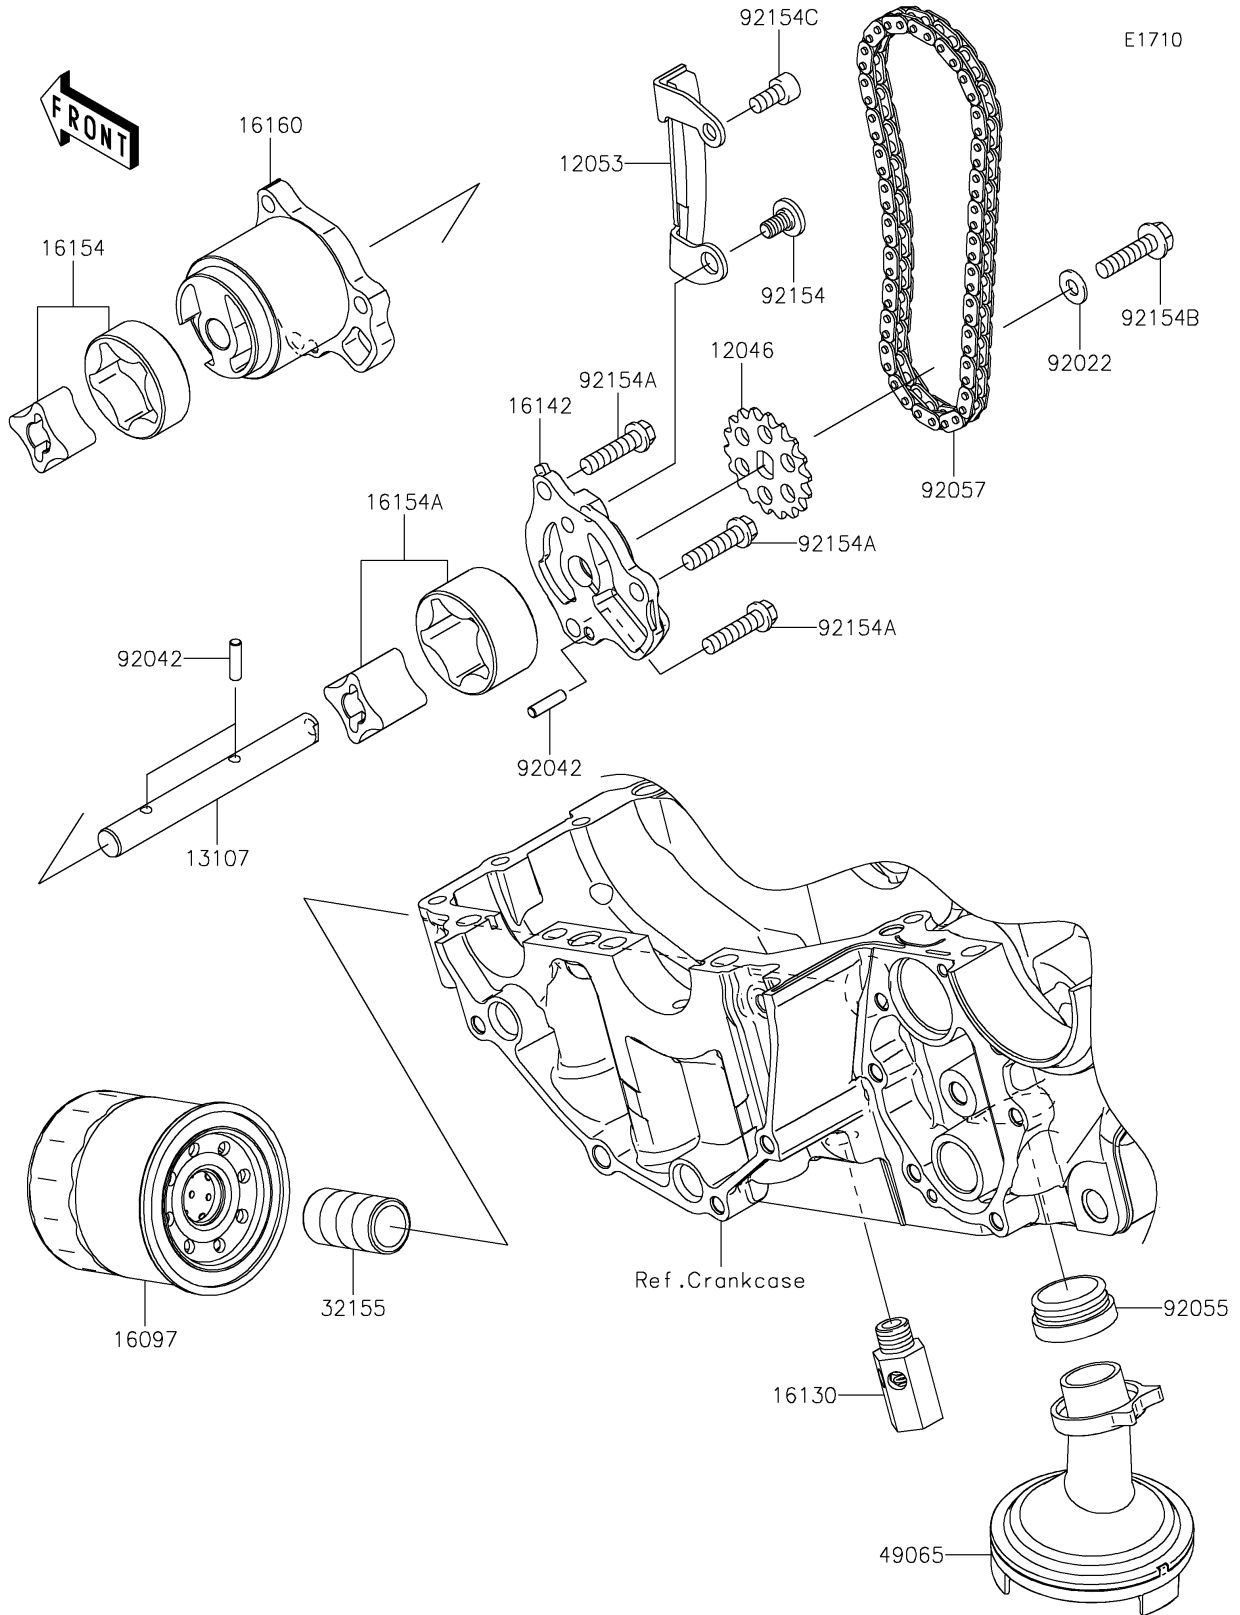

2023 Versys 650 PARTS DIAGRAM

Oil Pump

2023 Versys 650 PARTS LIST

Oil Pump

ITEM NAME	PART NUMBER	QUANTITY
SPROCKET,18T,BF04M (Ref # 12046)	12046-0040	1
GUIDE-CHAIN (Ref # 12053)	12053-0071	1
SHAFT,OIL PUMP (Ref # 13107)	13107-0772	1
FILTER-ASSY-OIL (Ref # 16097)	16097-0008	1
VALVE-ASSY-RELIEF (Ref # 16130)	16130-0552	1
COVER-PUMP (Ref # 16142)	16142-0712	1
ROTOR-PUMP,L=14 (Ref # 16154)	16154-0037	1
ROTOR-PUMP,40.56X22 (Ref # 16154A)	16154-1115	1
BODY (Ref # 16160)	16160-0110	1
PIPE,OIL FILTER (Ref # 32155)	32155-0029	1
FILTER-OIL (Ref # 49065)	49065-0708	1
WASHER,6X12.8X1.2 (Ref # 92022)	92022-1827	1
PIN,DOWEL,4X15.8 (Ref # 92042)	92042-014	3
RING-O,OIL FILTER (Ref # 92055)	92055-1354	1
CHAIN,DID 215FD-DHA,56LE (Ref # 92057)	92057-0098	1
BOLT,SOCKET,6X11 (Ref # 92154)	92154-0188	1
BOLT,FLANGED,6X25 (Ref # 92154A)	92154-0783	3
BOLT,FLANGED,6X25 (Ref # 92154B)	92154-0811	1
BOLT,SOCKET,6X12 (Ref # 92154C)	92154-0812	1