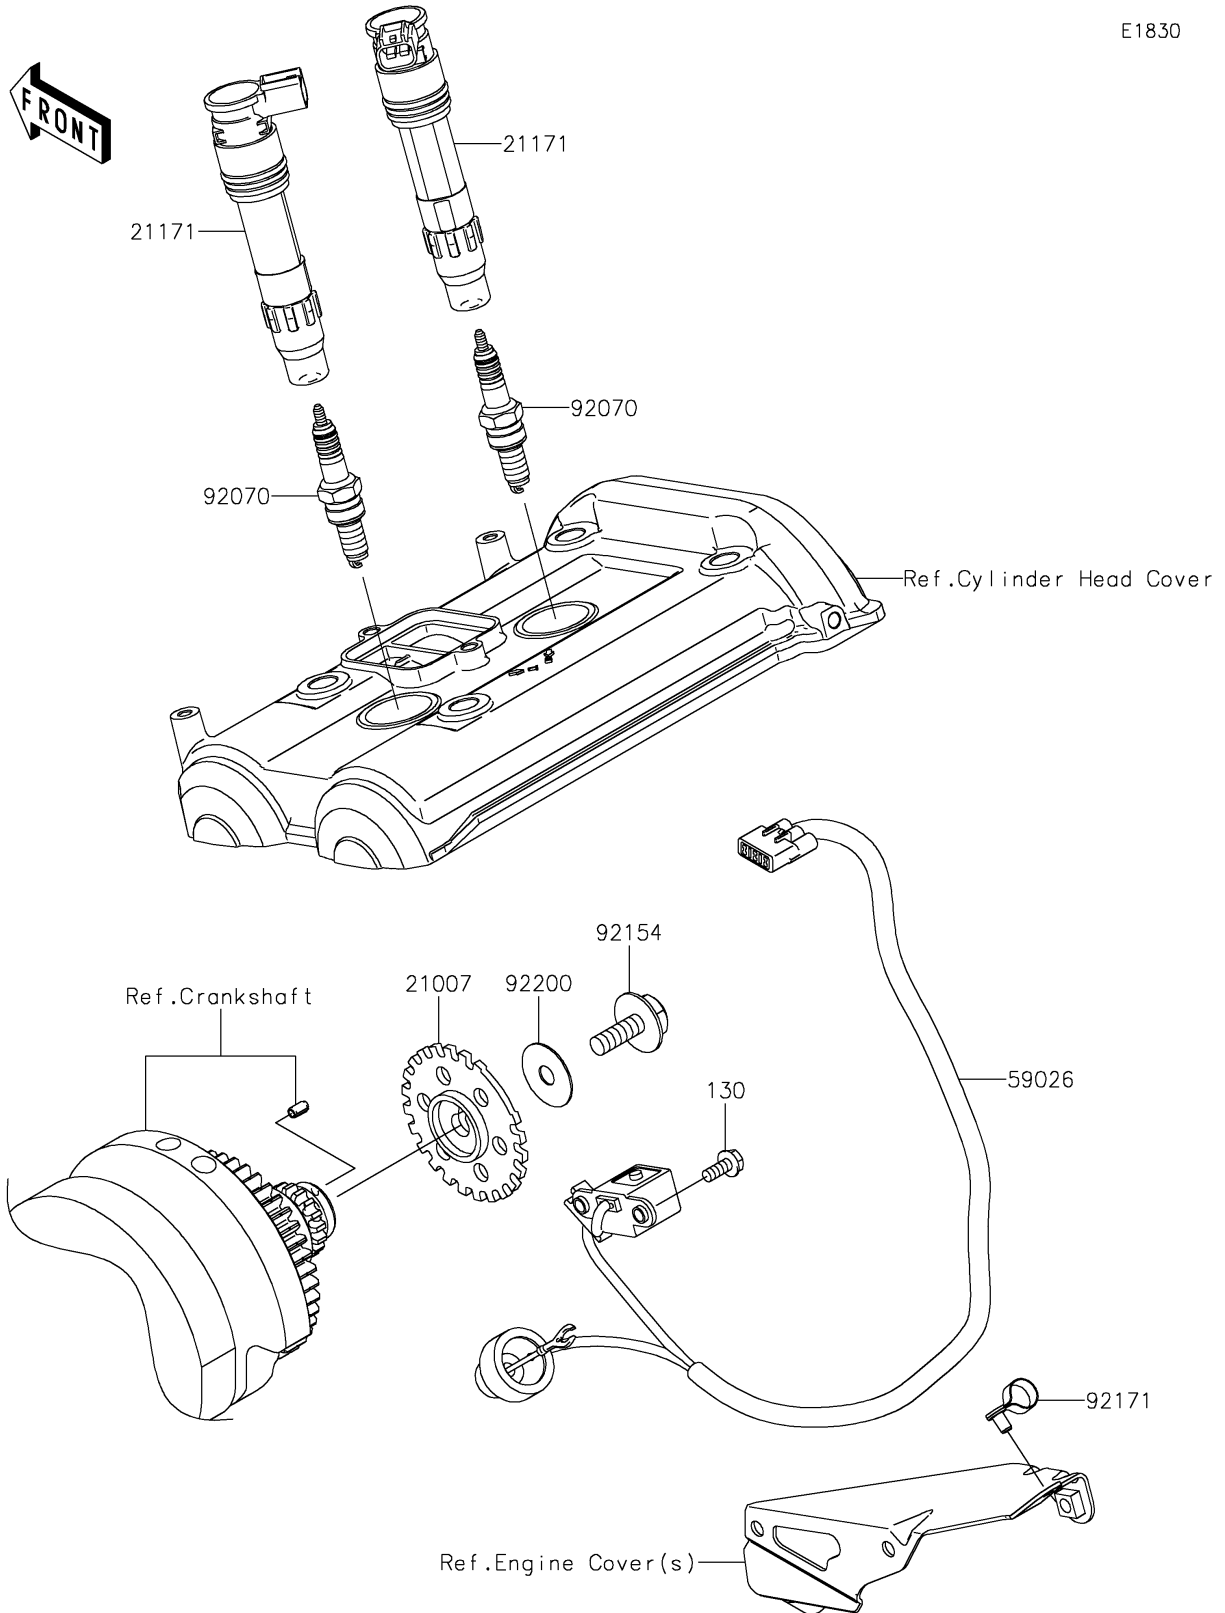

# 2022 VERSYS® 650 PARTS DIAGRAM

## Ignition System

E1830

## 2022 VERSYS® 650 PARTS LIST

### Ignition System

| ITEM NAME                            | PART NUMBER | QUANTITY |
|--------------------------------------|-------------|----------|
| ROTOR,PULSING (Ref # 21007)          | 21007-0053  | 1        |
| COIL-ASSY-IGNITION (Ref # 21171)     | 21171-0033  | 2        |
| COIL-PULSING (Ref # 59026)           | 59026-0018  | 1        |
| PLUG-SPARK,CR9EIA(NGK) (Ref # 92070) | 92070-0014  | 2        |
| BOLT,FLANGED,8X23 (Ref # 92154)      | 92154-0187  | 1        |
| CLAMP,SPEED (Ref # 92171)            | 92171-0836  | 1        |
| WASHER,8.5X28X0.8 (Ref # 92200)      | 92200-0274  | 1        |
| BOLT-FLANGED,5X12 (Ref # 130)        | 130BA0512   | 2        |