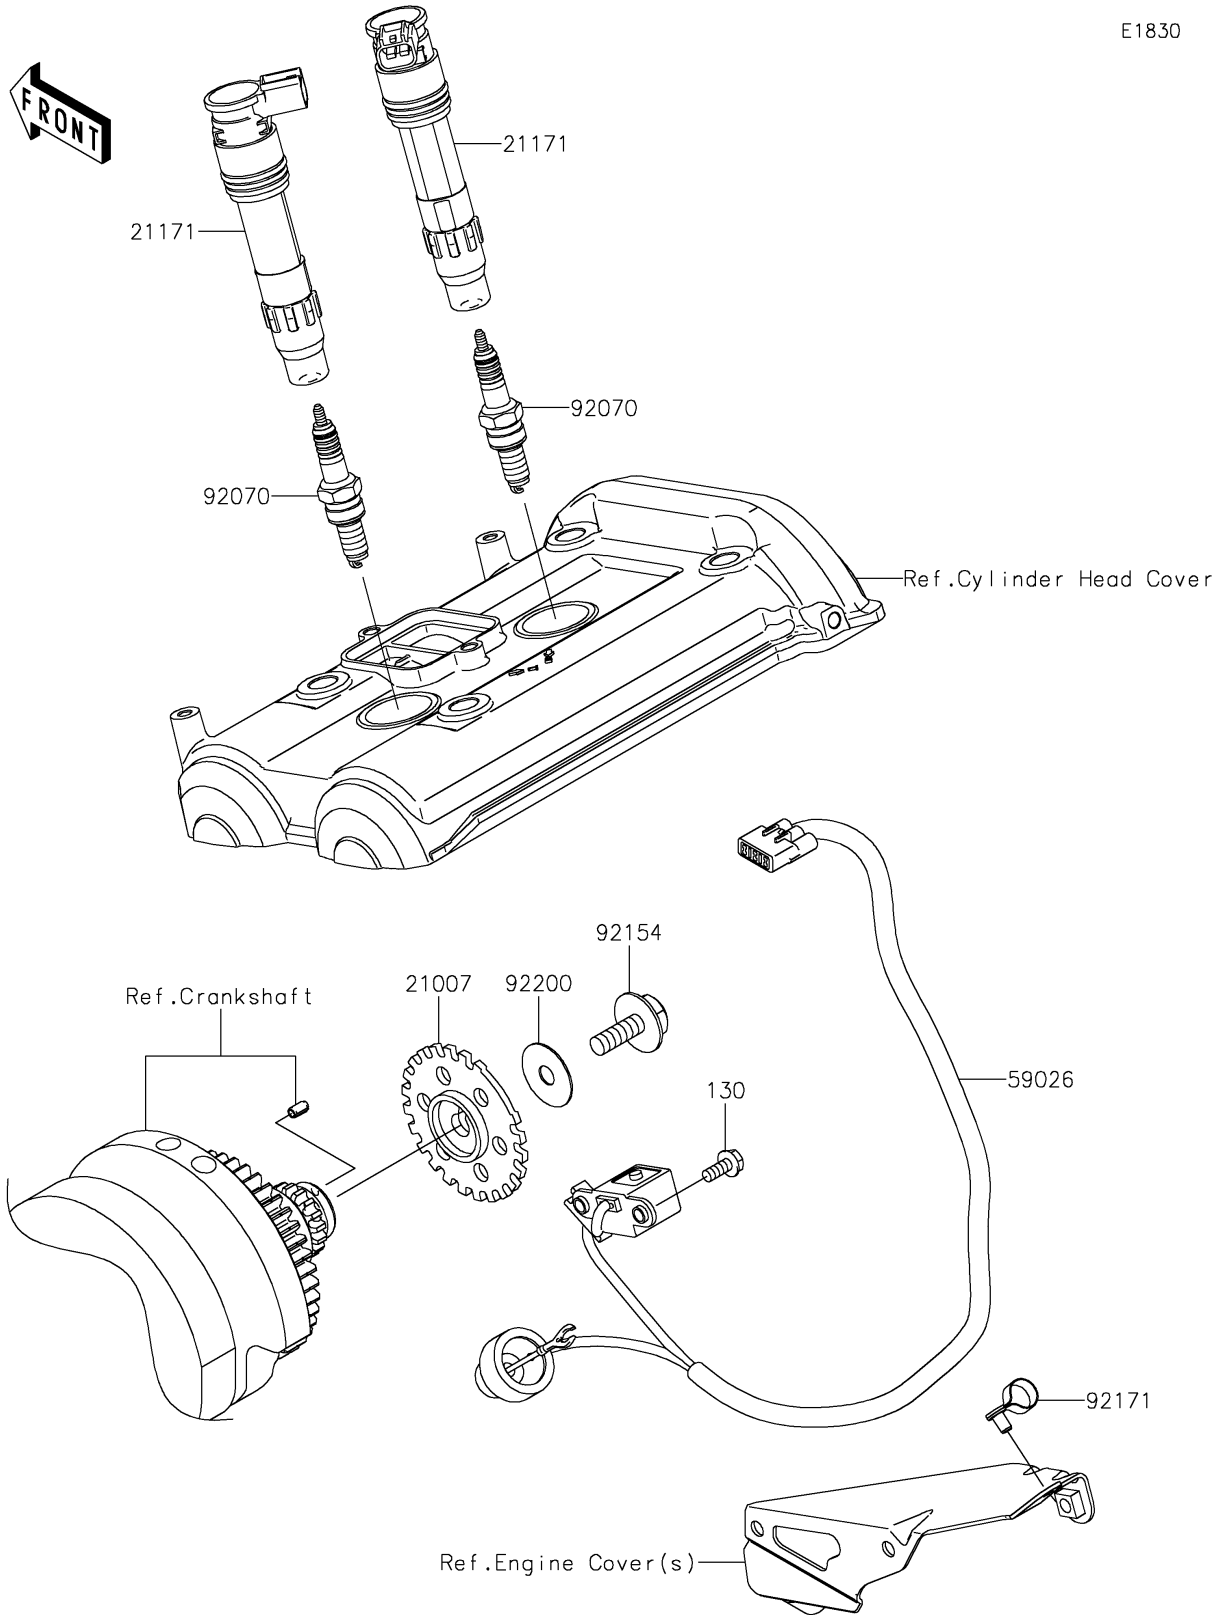

2023 VERSYS® 650 PARTS DIAGRAM

Ignition System

E1830

2023 VERSYS® 650 PARTS LIST

Ignition System

ITEM NAME	PART NUMBER	QUANTITY
ROTOR,PULSING (Ref # 21007)	21007-0053	1
COIL-ASSY-IGNITION (Ref # 21171)	21171-0033	2
COIL-PULSING (Ref # 59026)	59026-0018	1
PLUG-SPARK,CR9EIA(NGK) (Ref # 92070)	92070-0014	2
BOLT,FLANGED,8X23 (Ref # 92154)	92154-0187	1
CLAMP,SPEED (Ref # 92171)	92171-0836	1
WASHER,8.5X28X0.8 (Ref # 92200)	92200-0274	1
BOLT-FLANGED,5X12 (Ref # 130)	130BA0512	2