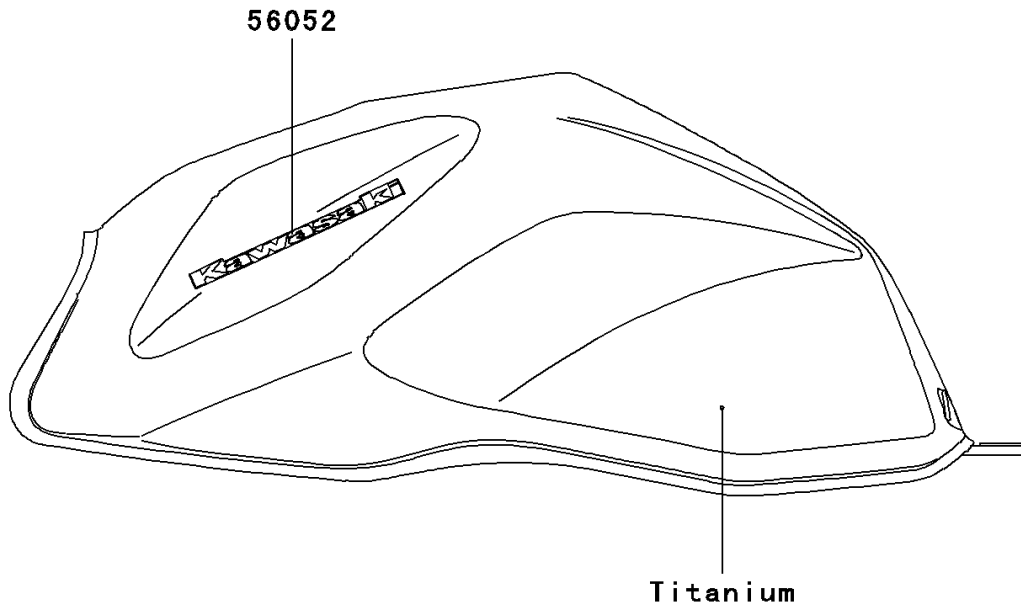

# 2006 Z1000 PARTS DIAGRAM

Decals(Titanium)(CN)

F2861A

## 2006 Z1000 PARTS LIST

Decals(Titanium)(CN)

ITEM NAME	PART NUMBER	QUANTITY
MARK,FUEL TANK,KAWASAKI (Ref # 56052)	56052-0217	2
MARK,TAIL COVER,Z1000 (Ref # 56052A)	56052-0469	2