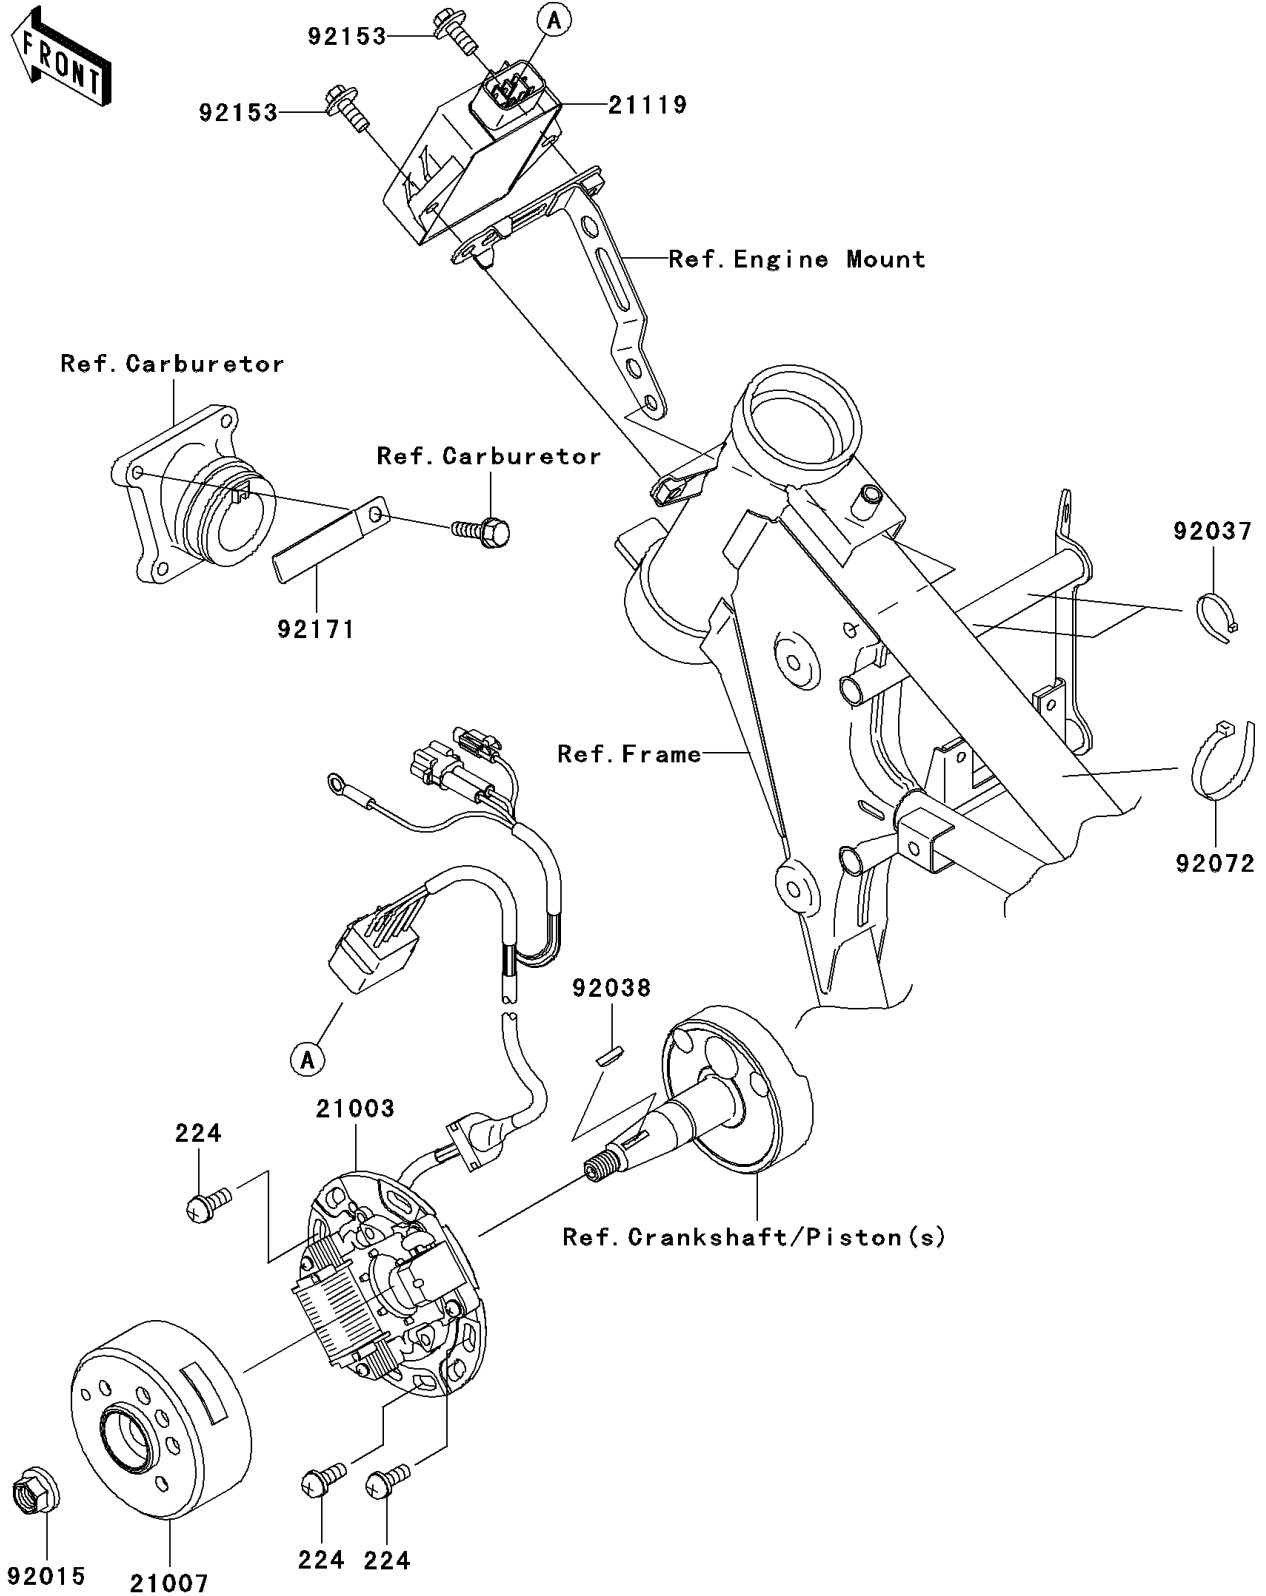

2007 KX65 PARTS DIAGRAM

Generator

E1810

2007 KX65 PARTS LIST

Generator

ITEM NAME	PART NUMBER	QUANTITY
SCREW-PAN-WP-CROS,6X14 (Ref # 224)	224AA0614	3
STATOR (Ref # 21003)	21003-0031	1
ROTOR (Ref # 21007)	21007-0052	1
IGNITER (Ref # 21119)	21119-0047	1
NUT,FLANGED,10MM (Ref # 92015)	92015-077	1
CLAMP (Ref # 92037)	92037-1173	2
KEY,WOODRUFF (Ref # 92038)	92038-001	1
BAND,L=140 (Ref # 92072)	92072-1293	1
BOLT,6X16 (Ref # 92153)	92153-0863	2
CLAMP (Ref # 92171)	92171-0652	1